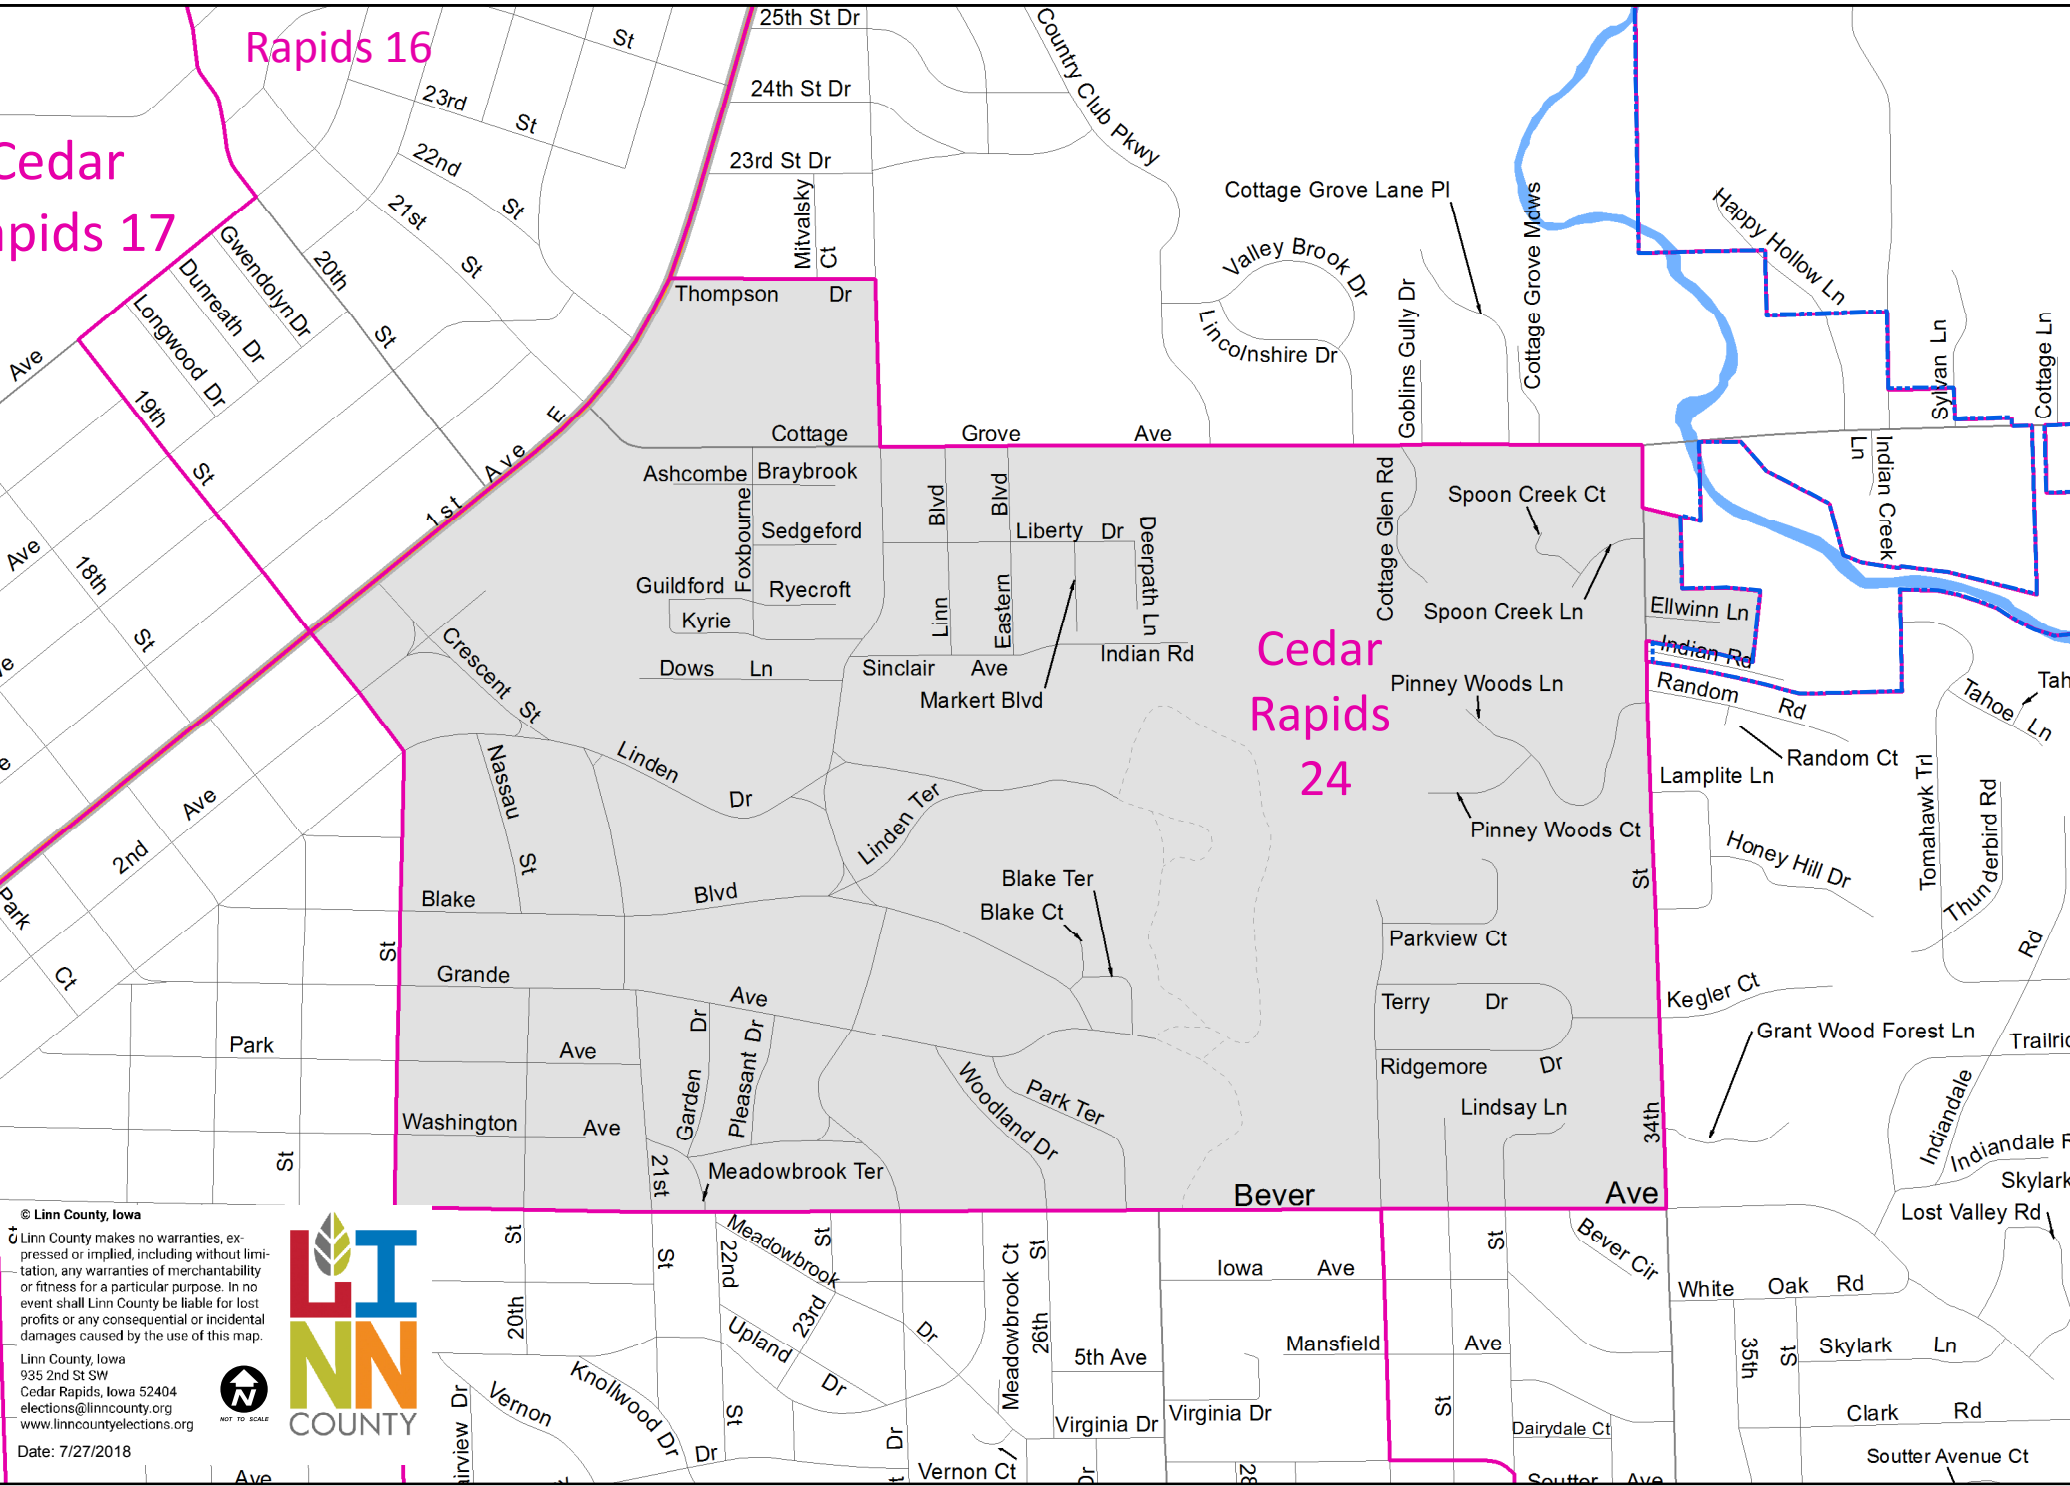

Cedar Rapids 24 Precinct

Polling Place: Westminster Presbyterian Church, 1285 3rd Ave SE, Cedar Rapids

Polling Place

Precinct

Cedar Rapids 17

Rapids 16

Cedar Rapids 24

© Linn County, Iowa
Linn County makes no warranties, expressed or implied, including without limitation, any warranties of merchantability or fitness for a particular purpose. In no event shall Linn County be liable for lost profits or any consequential or incidental damages caused by the use of this map.
Linn County, Iowa
935 2nd St SW
Cedar Rapids, Iowa 52404
elections@linncounty.org
www.linncountyelections.org
Date: 7/27/2018

NOT TO SCALE