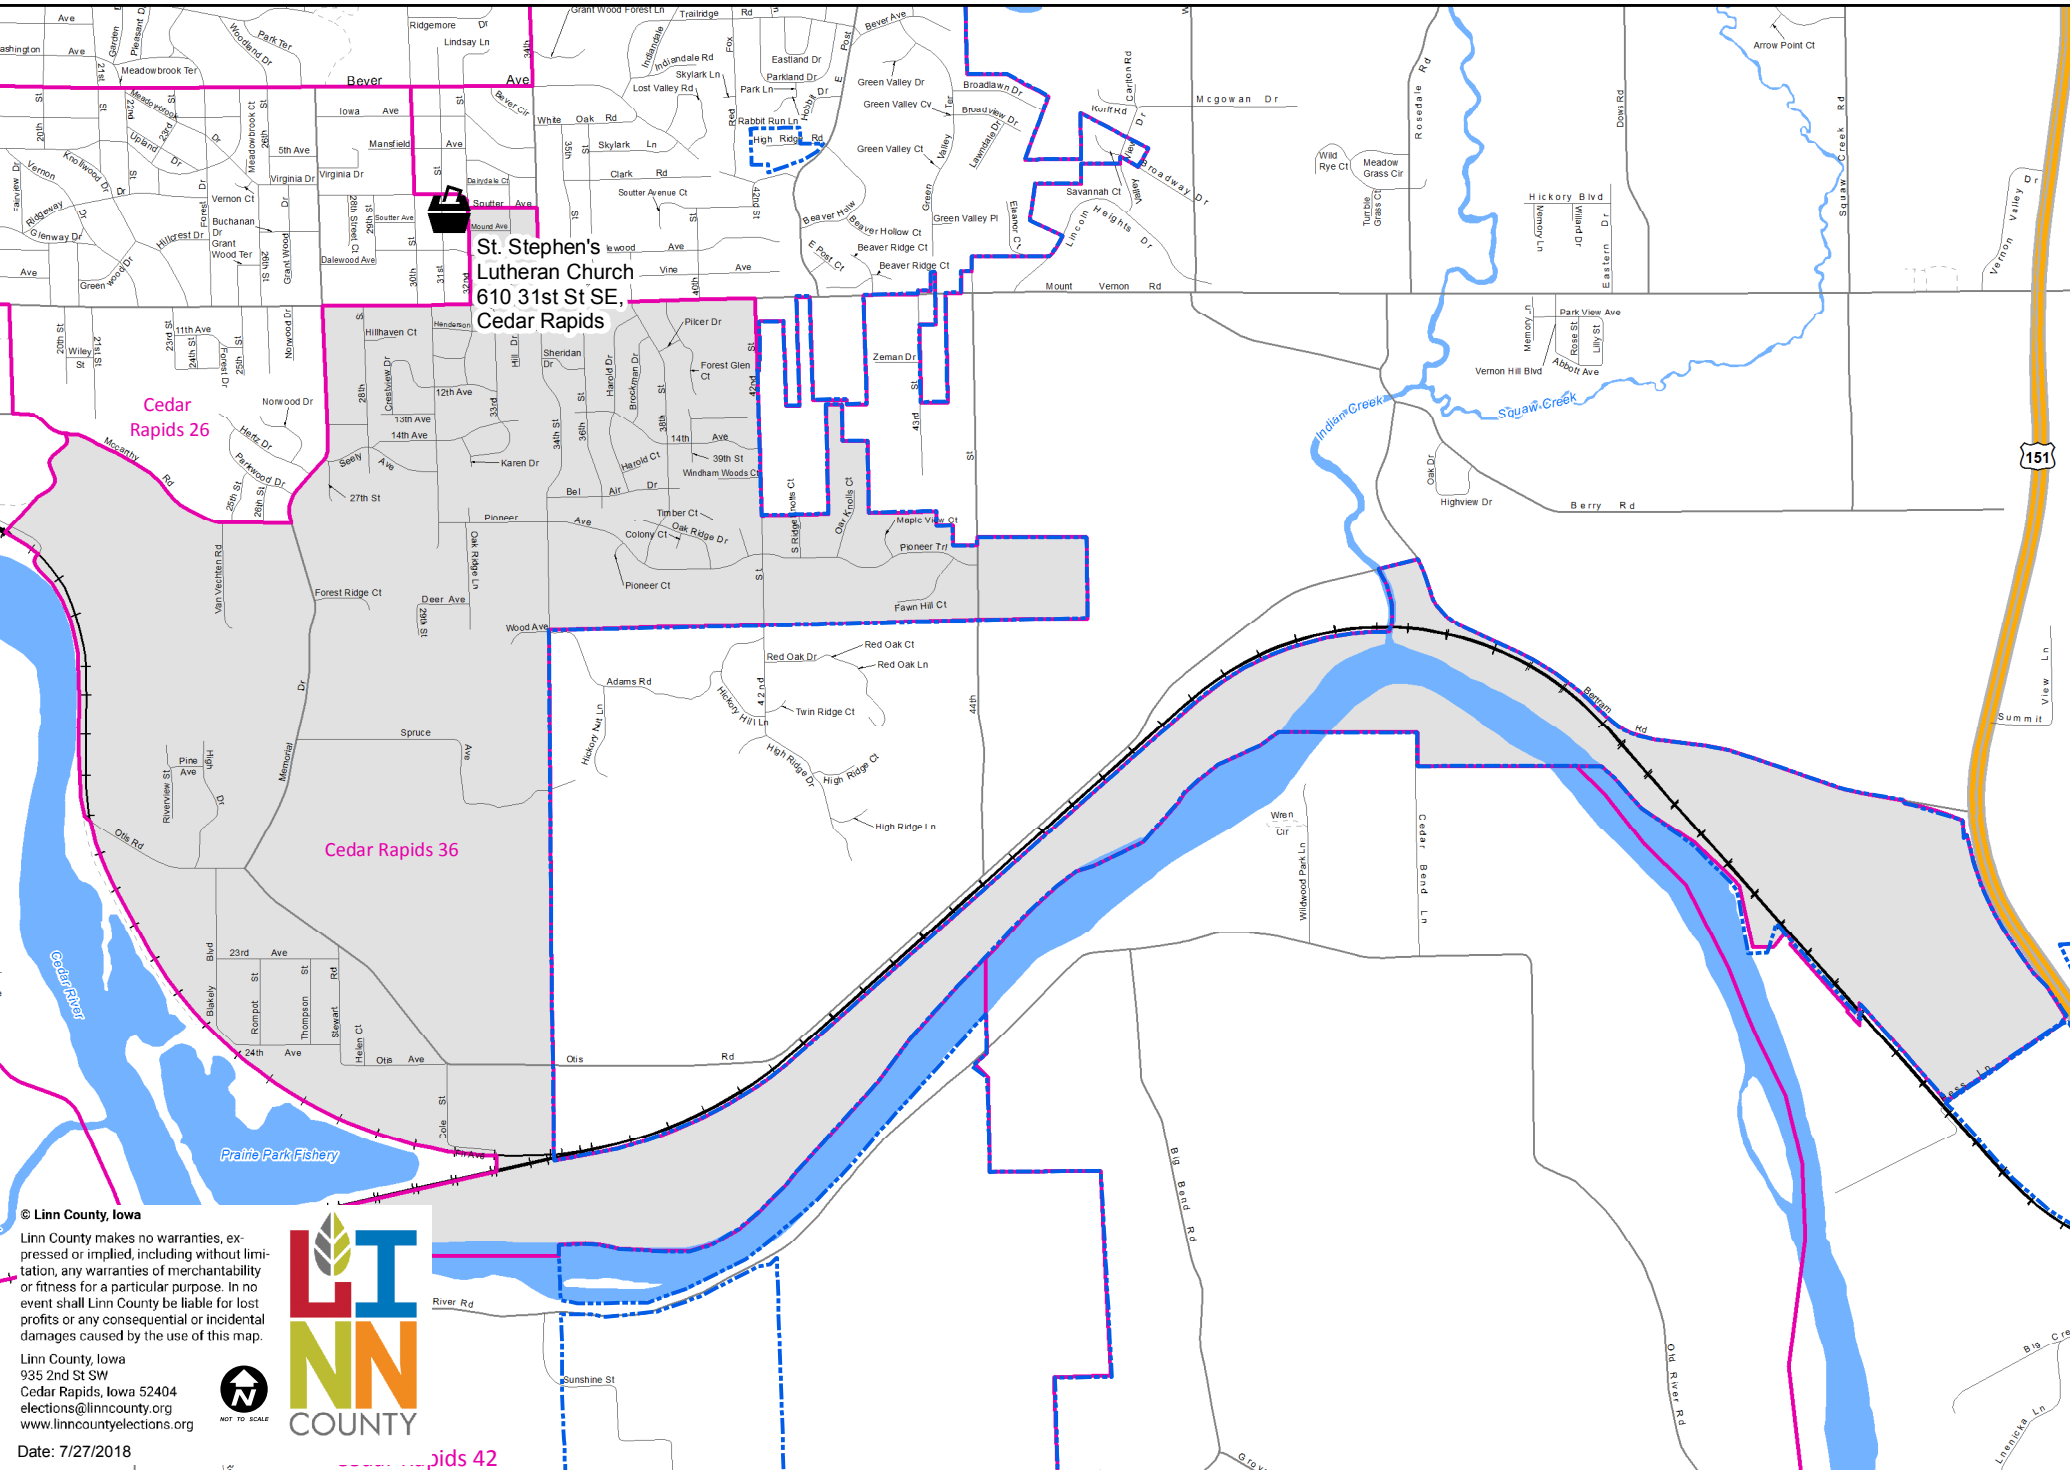

Cedar Rapids 36 Precinct

Polling Place: St. Stephen's Lutheran Church, 610 31st St SE, Cedar Rapids

Polling Place

Precinct

© Linn County, Iowa
Linn County makes no warranties, expressed or implied, including without limitation, any warranties of merchantability or fitness for a particular purpose. In no event shall Linn County be liable for lost profits or any consequential or incidental damages caused by the use of this map.

Linn County, Iowa
935 2nd St SW
Cedar Rapids, Iowa 52404
elections@linncounty.org
www.linncountyelections.org

Date: 7/27/2018