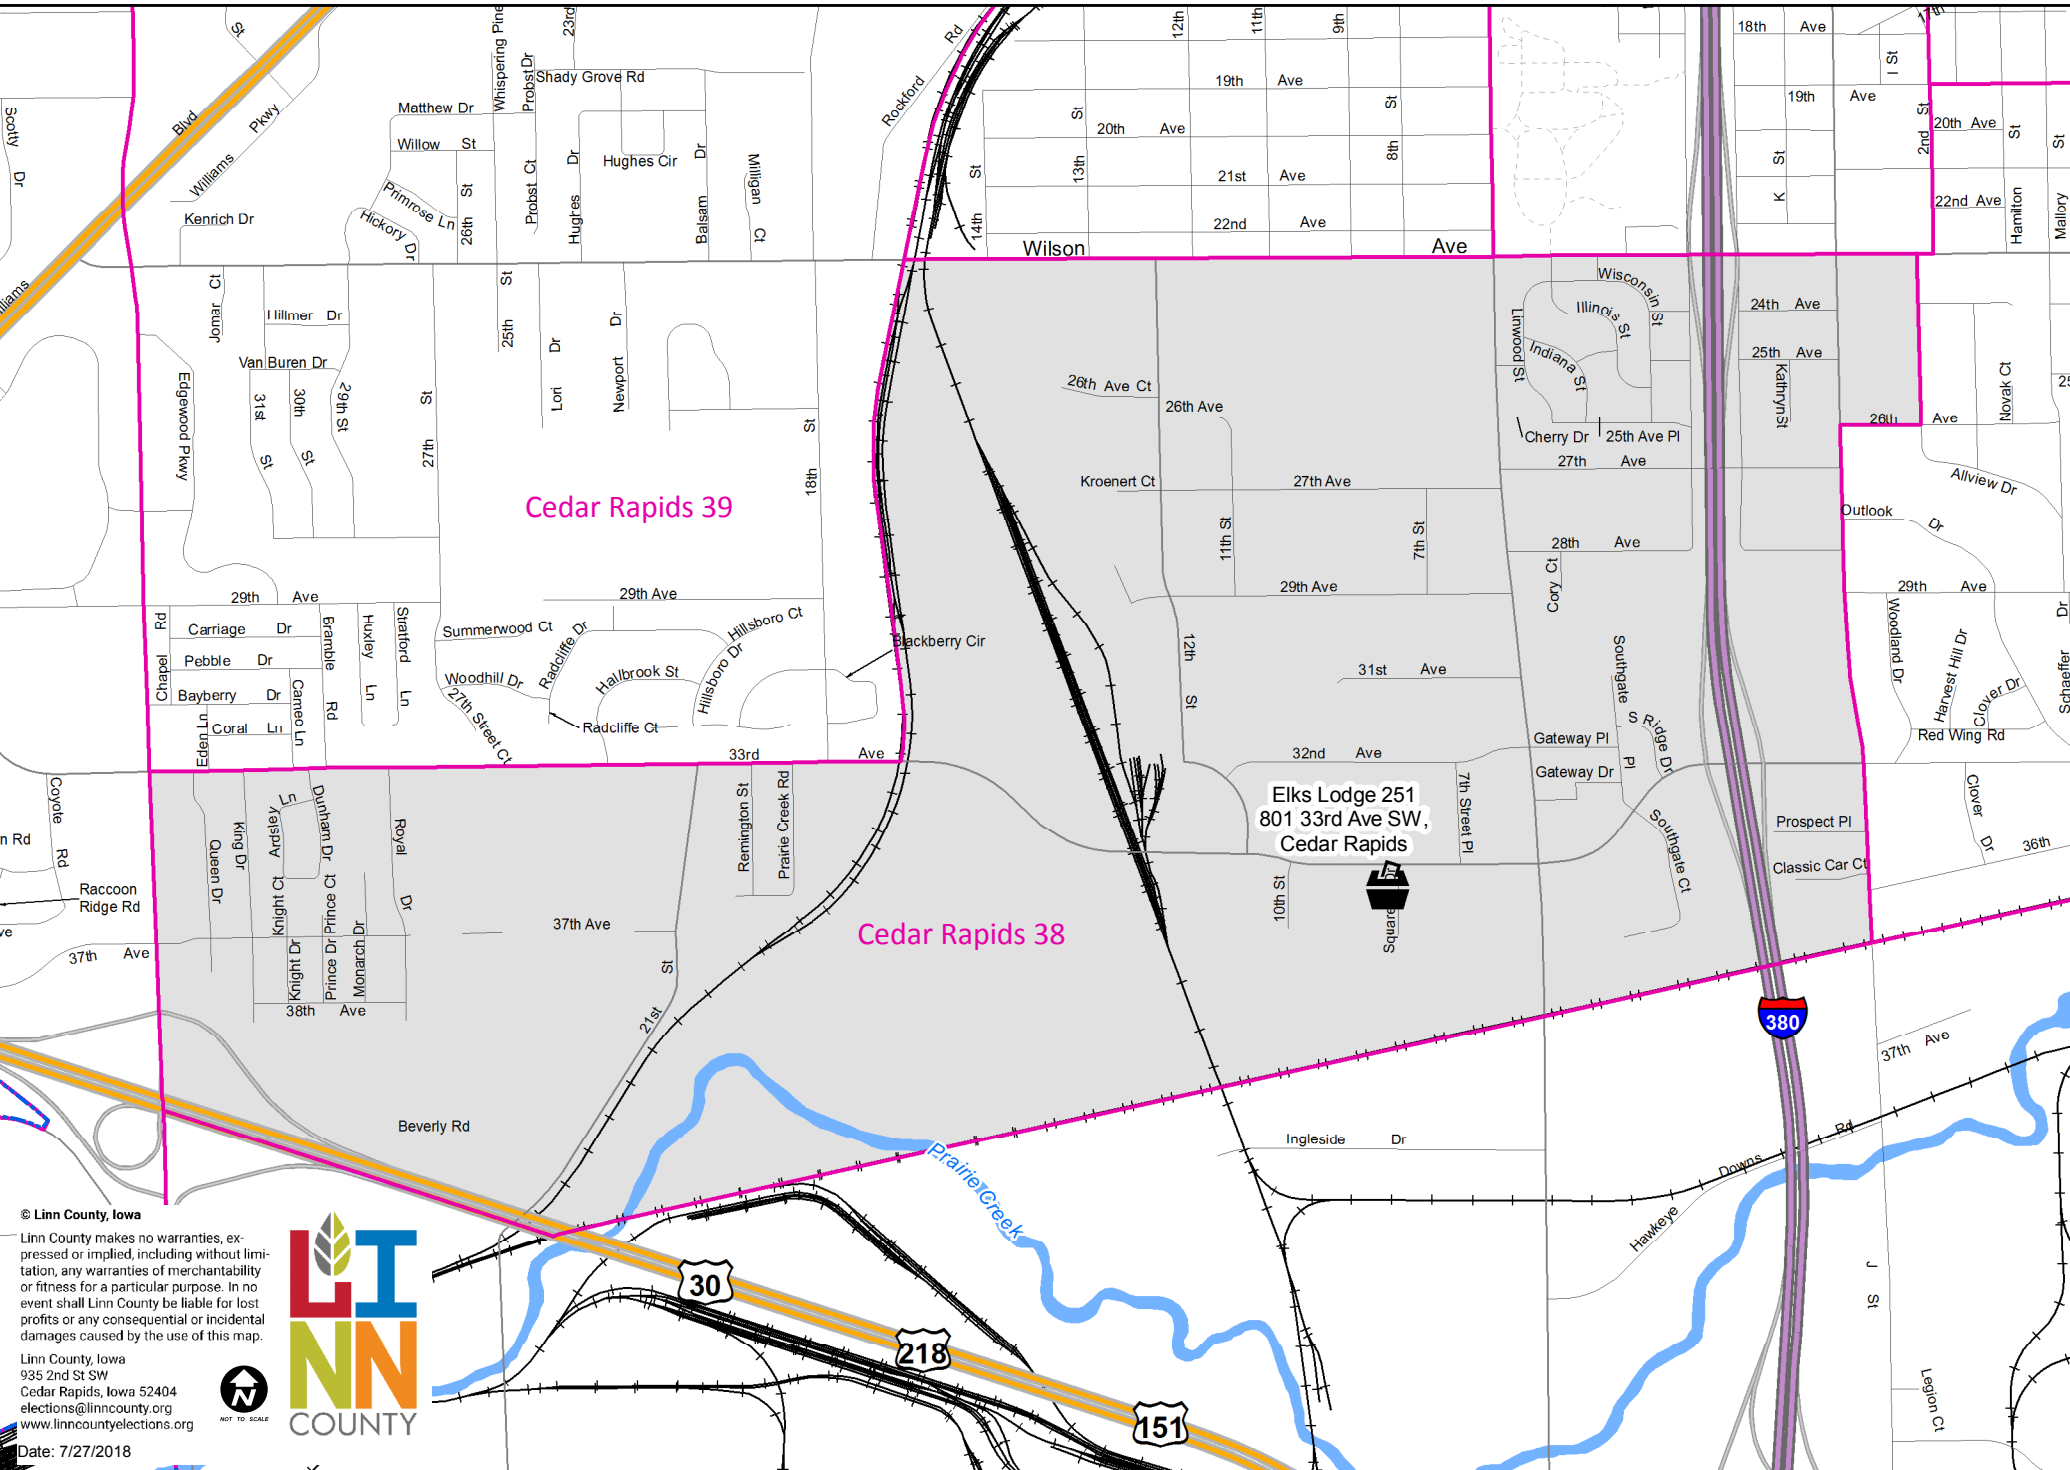

Cedar Rapids 38 Precinct

Polling Place: Elks Lodge 251, 801 33rd Ave SW, Cedar Rapids

Polling Place

Precinct

© Linn County, Iowa
Linn County makes no warranties, expressed or implied, including without limitation, any warranties of merchantability or fitness for a particular purpose. In no event shall Linn County be liable for lost profits or any consequential or incidental damages caused by the use of this map.

Linn County, Iowa
935 2nd St SW
Cedar Rapids, Iowa 52404
elections@linncounty.org
www.linncountyelections.org

Date: 7/27/2018