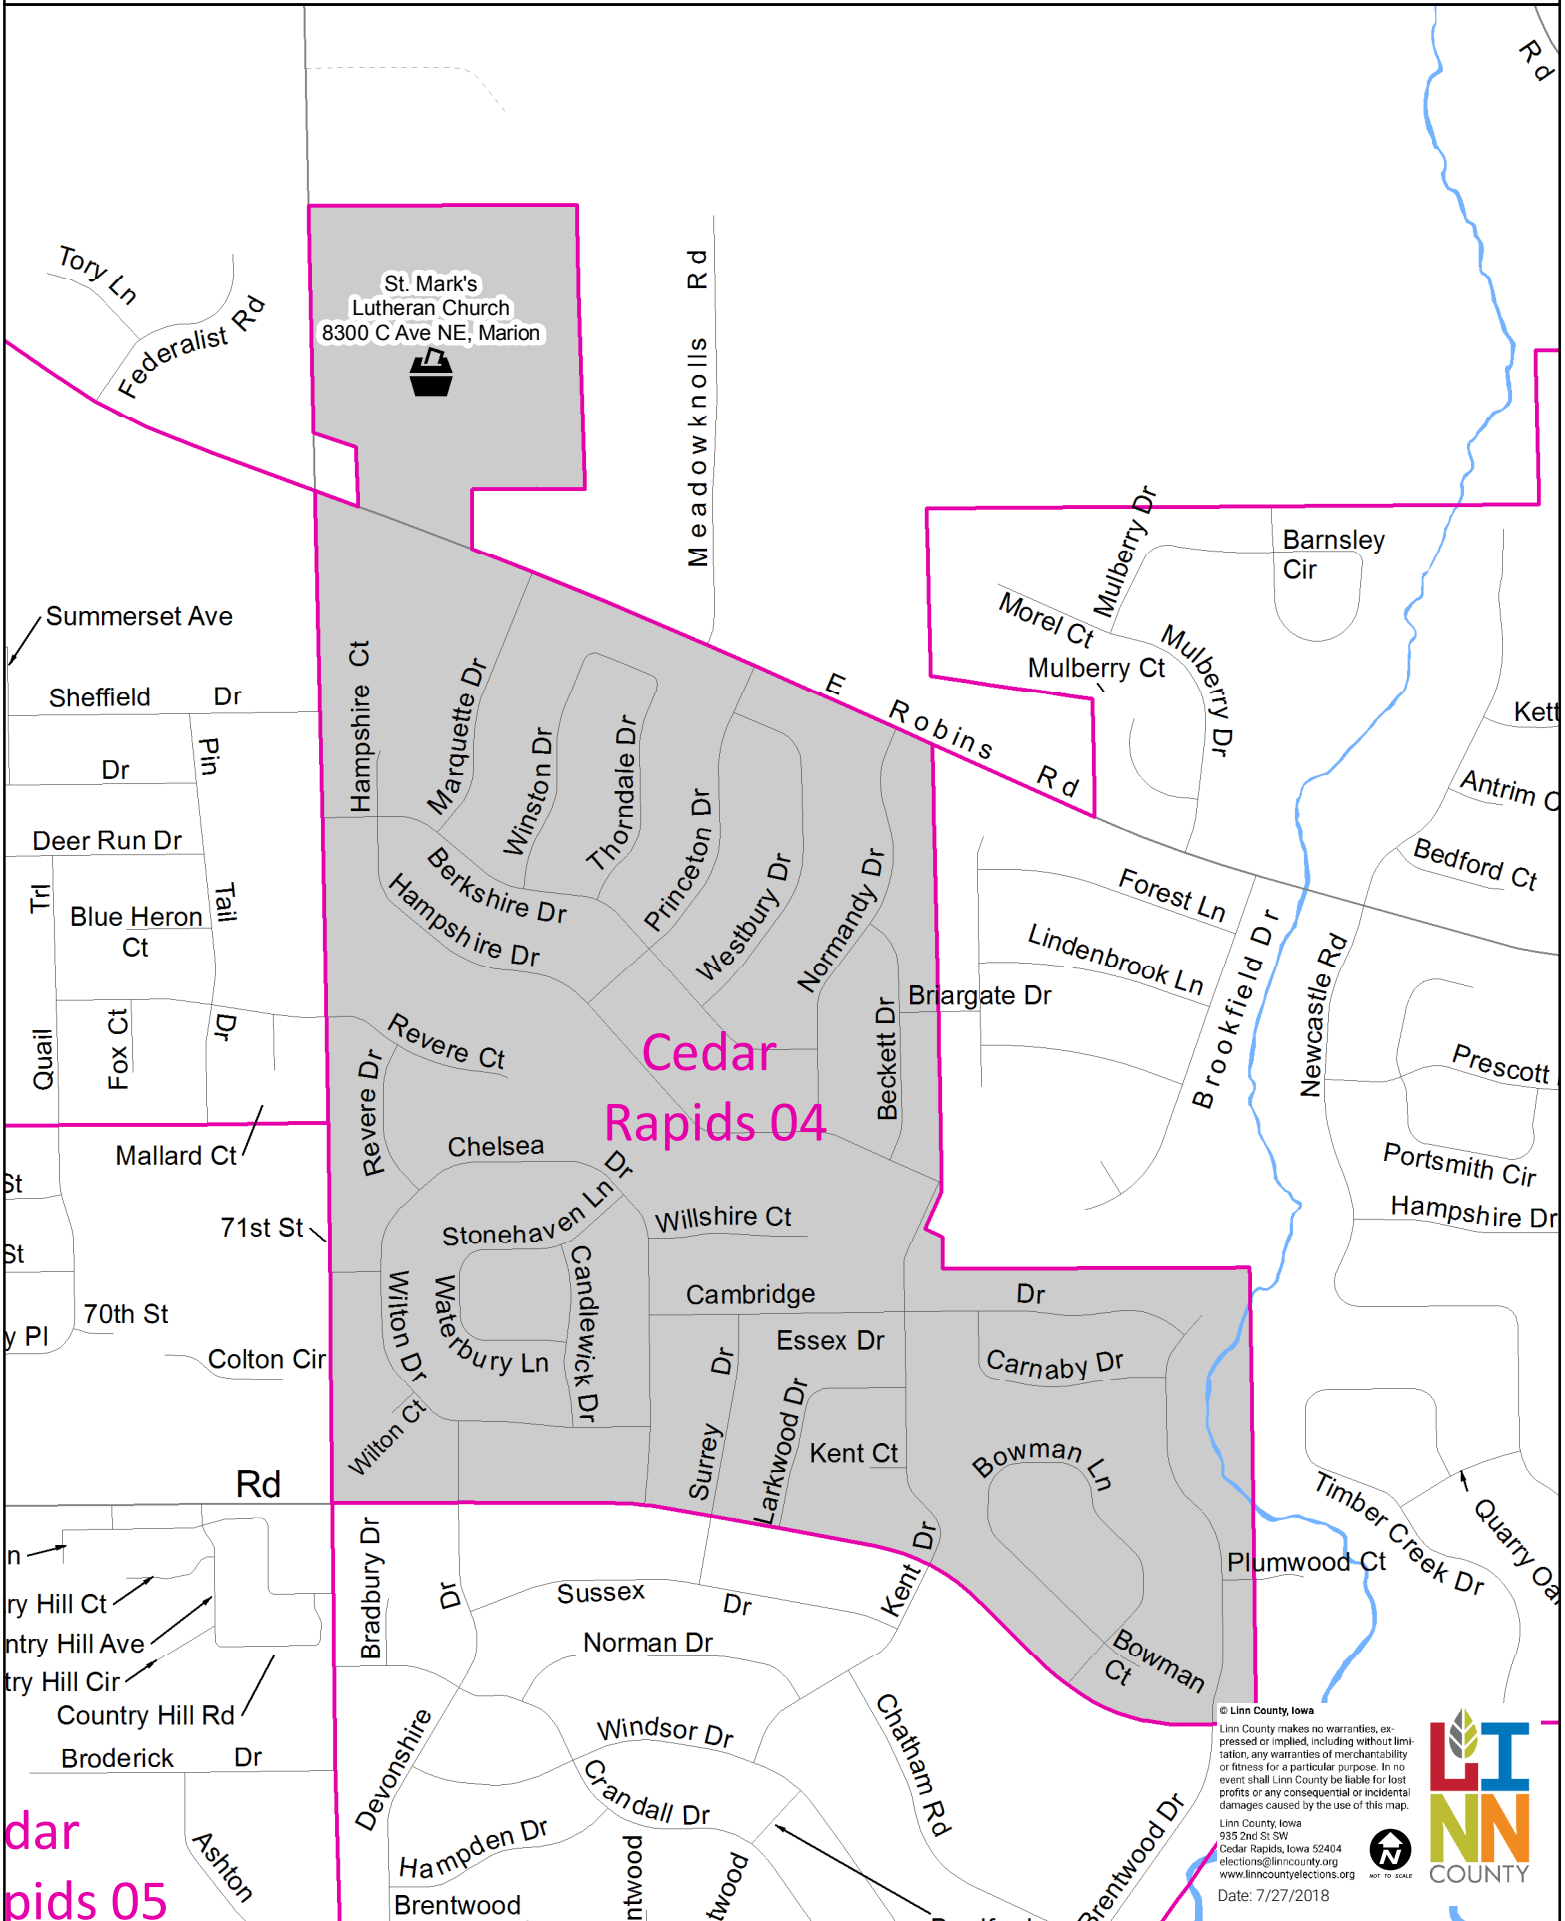

Cedar Rapids 04 Precinct

Polling Place: St. Mark's Lutheran Church, 8300 C Ave NE, Marion

Polling Place

Precinct

Cedar Rapids 05