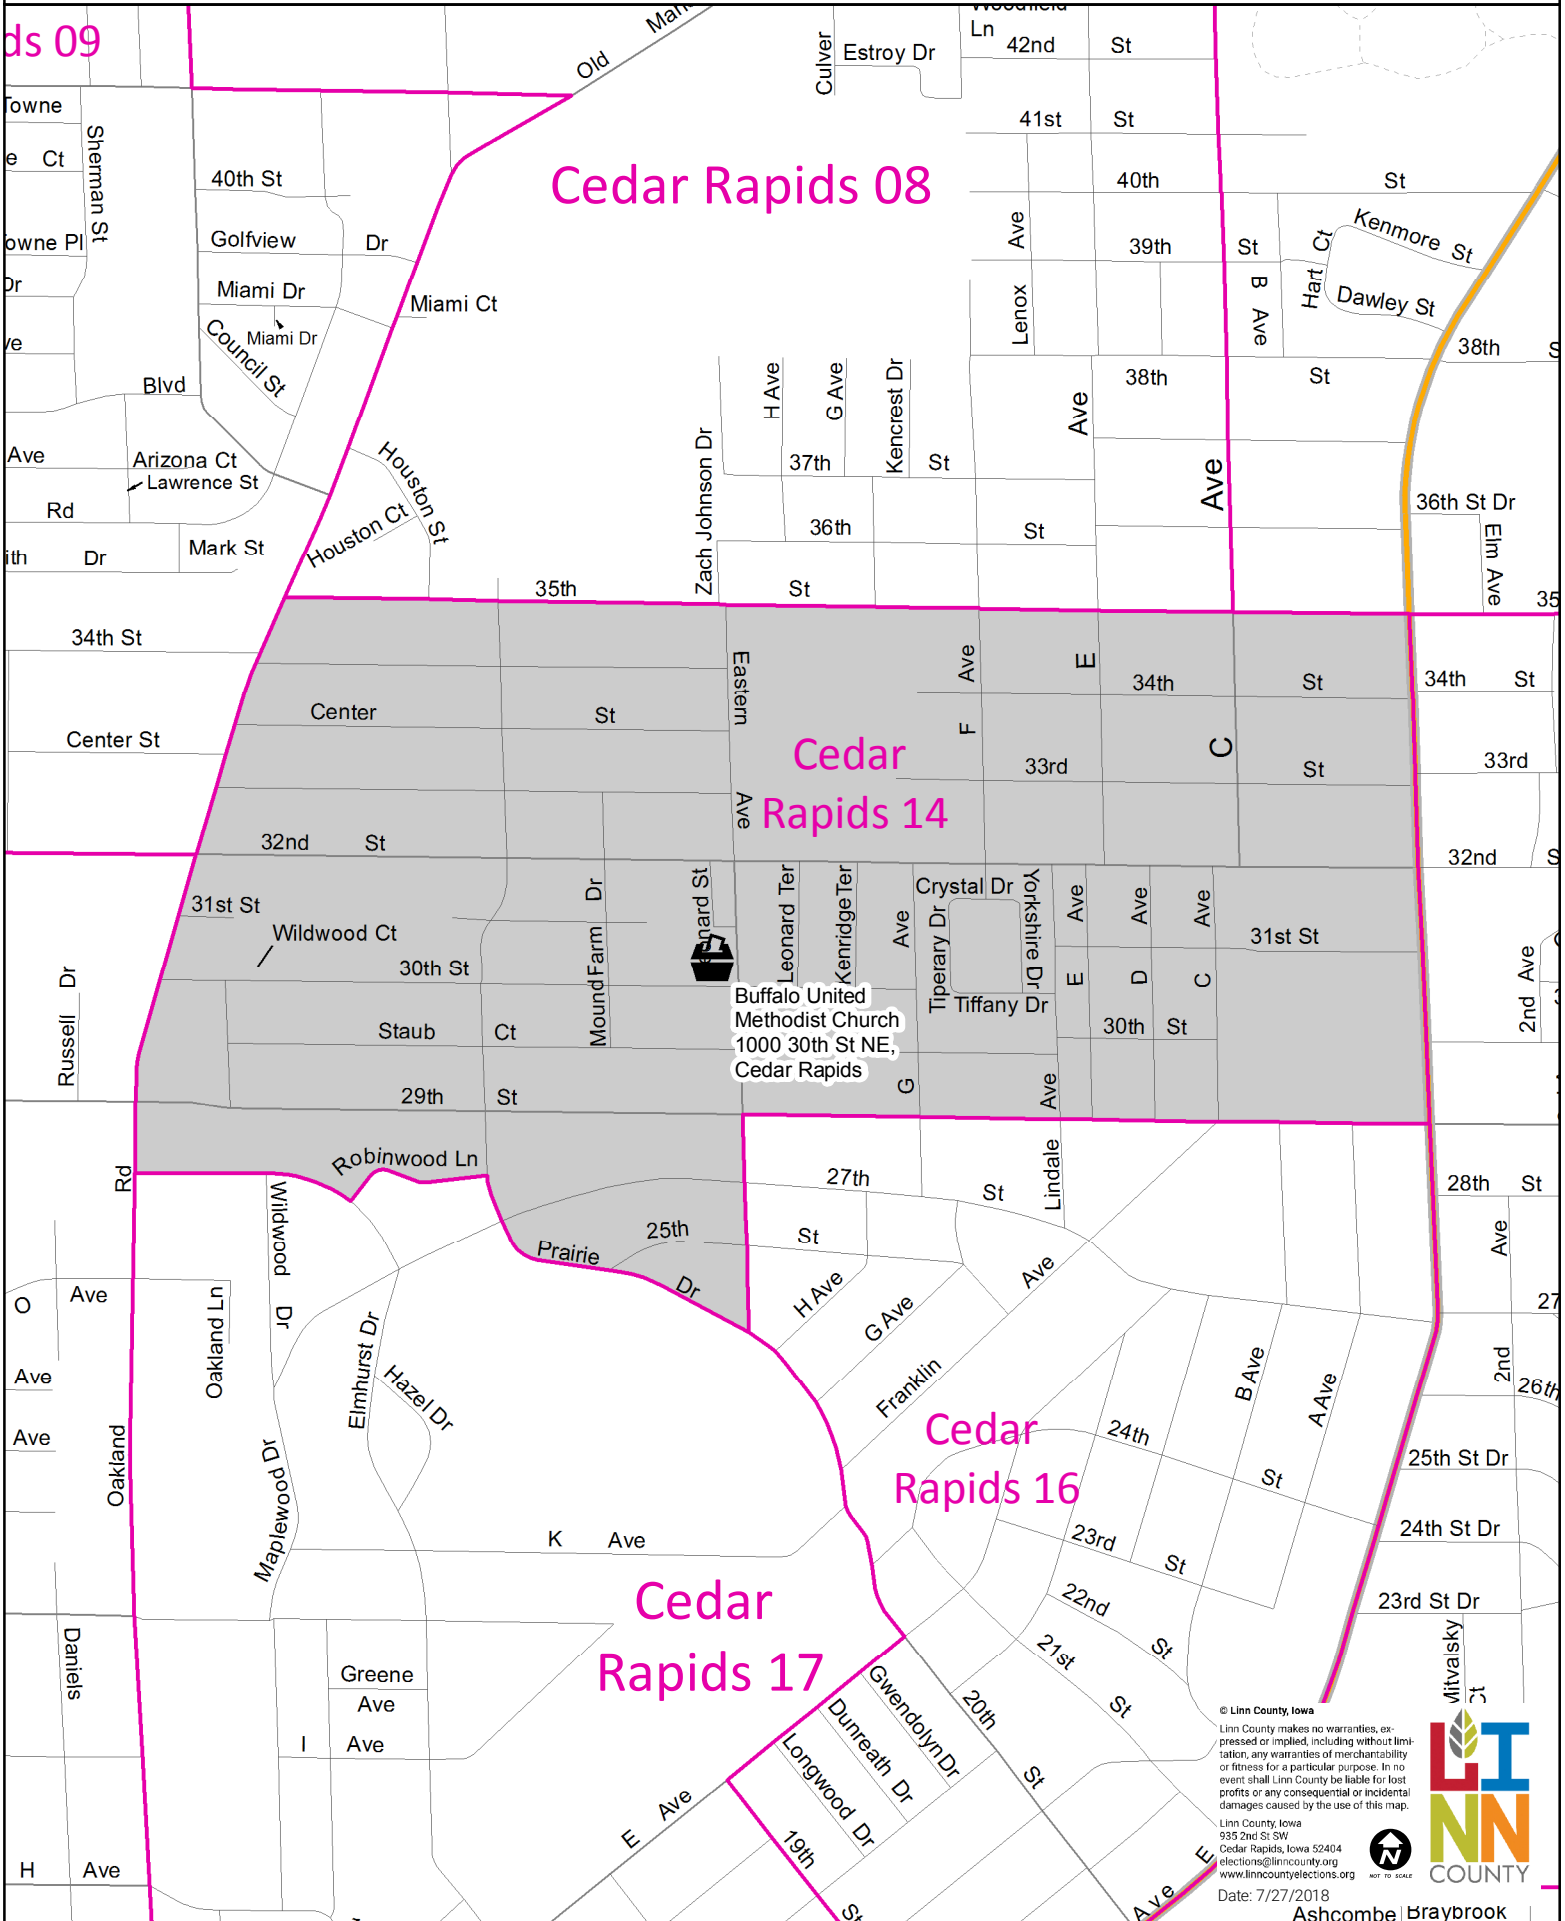

Cedar Rapids 14 Precinct

Polling Place: Buffalo United Methodist Church, 1000 30th St NE, Cedar Rapids

Polling Place

Precinct

Buffalo United Methodist Church
1000 30th St NE,
Cedar Rapids

Ashcombe Braybrook