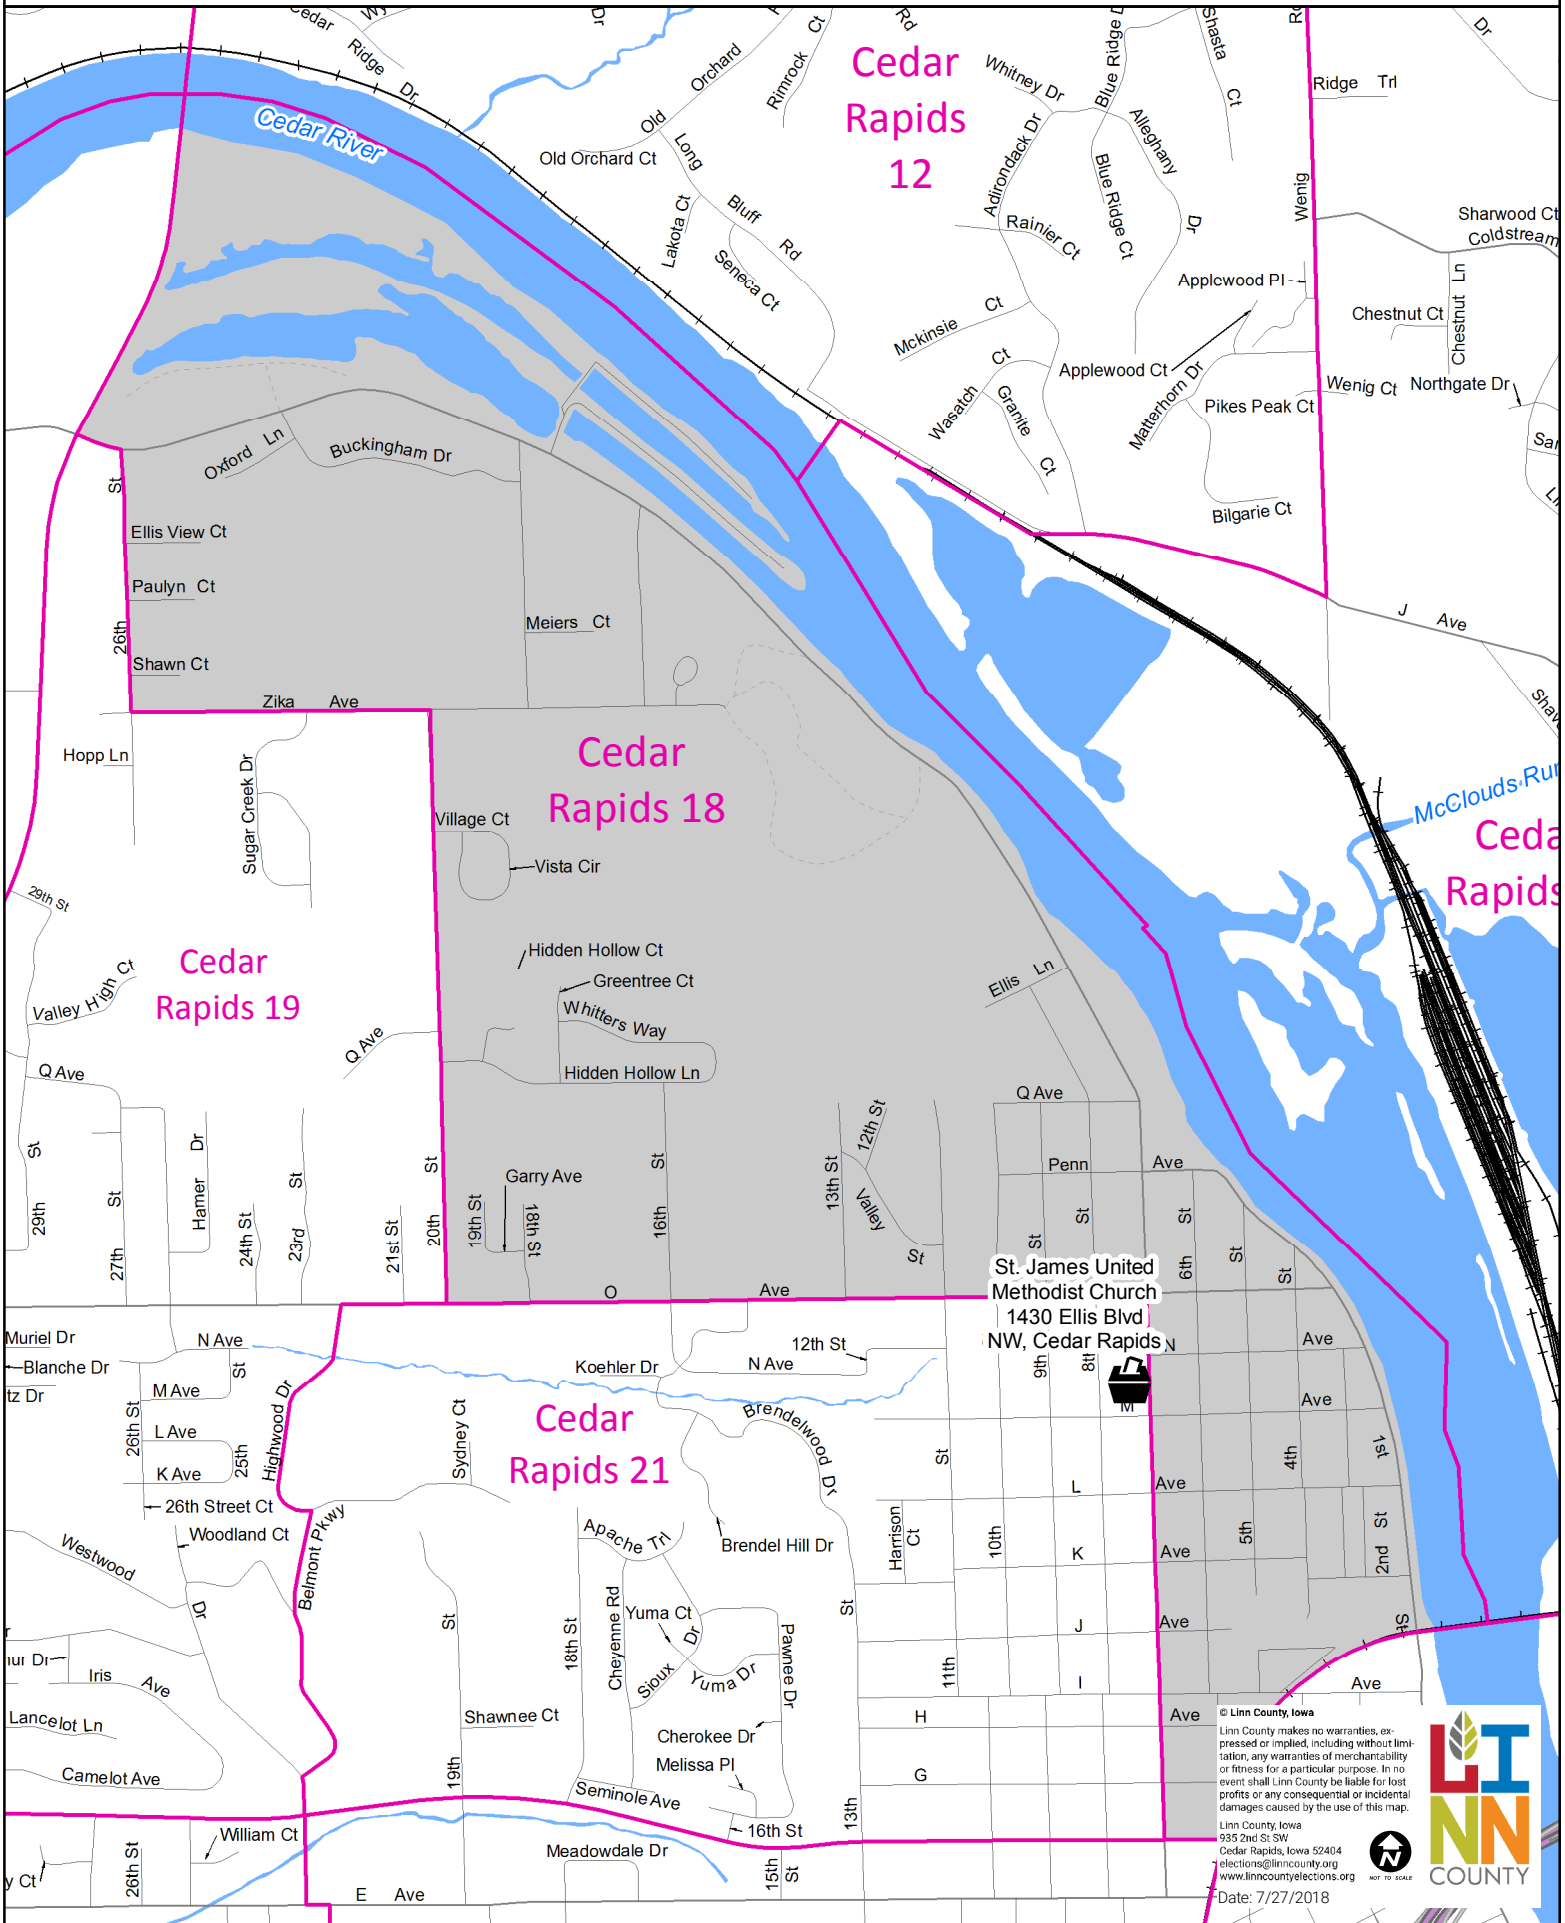

Cedar Rapids 18 Precinct

Polling Place: St. James United Methodist Church, 1430 Ellis Blvd NW, Cedar Rapids

Polling Place

Precinct

St. James United Methodist Church
1430 Ellis Blvd NW, Cedar Rapids