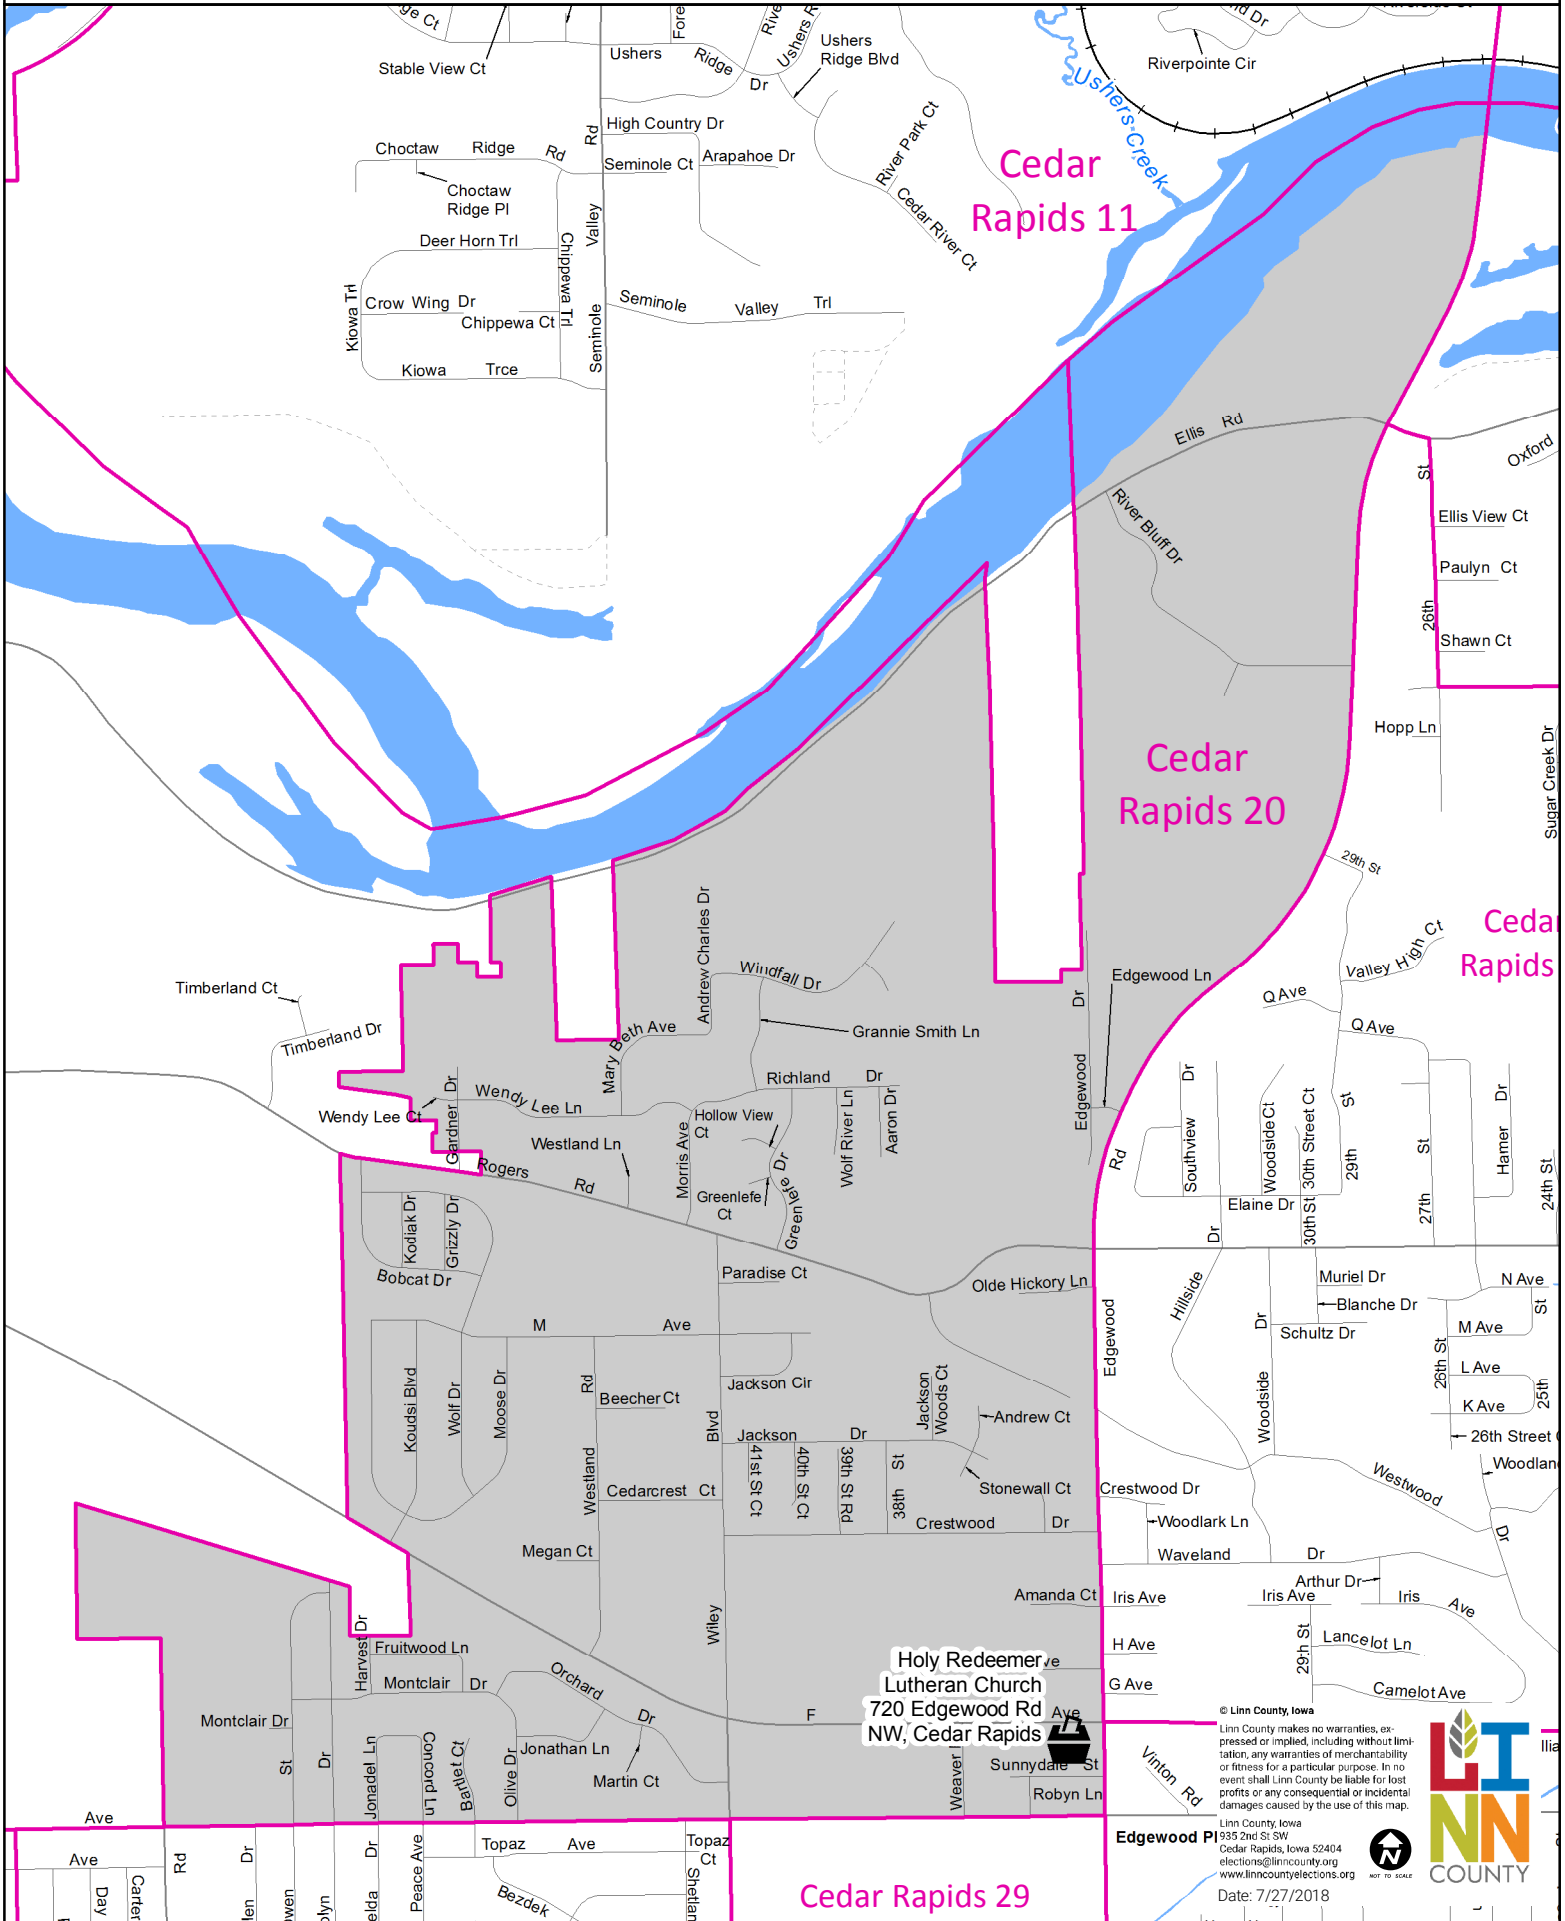

Cedar Rapids 20 Precinct

Polling Place: Holy Redeemer Lutheran Church, 720 Edgewood Rd NW, Cedar Rapids

Polling Place

Precinct

Holy Redeemer Lutheran Church
720 Edgewood Rd NW, Cedar Rapids

Edgewood P
Linn County

Cedar Rapids 29