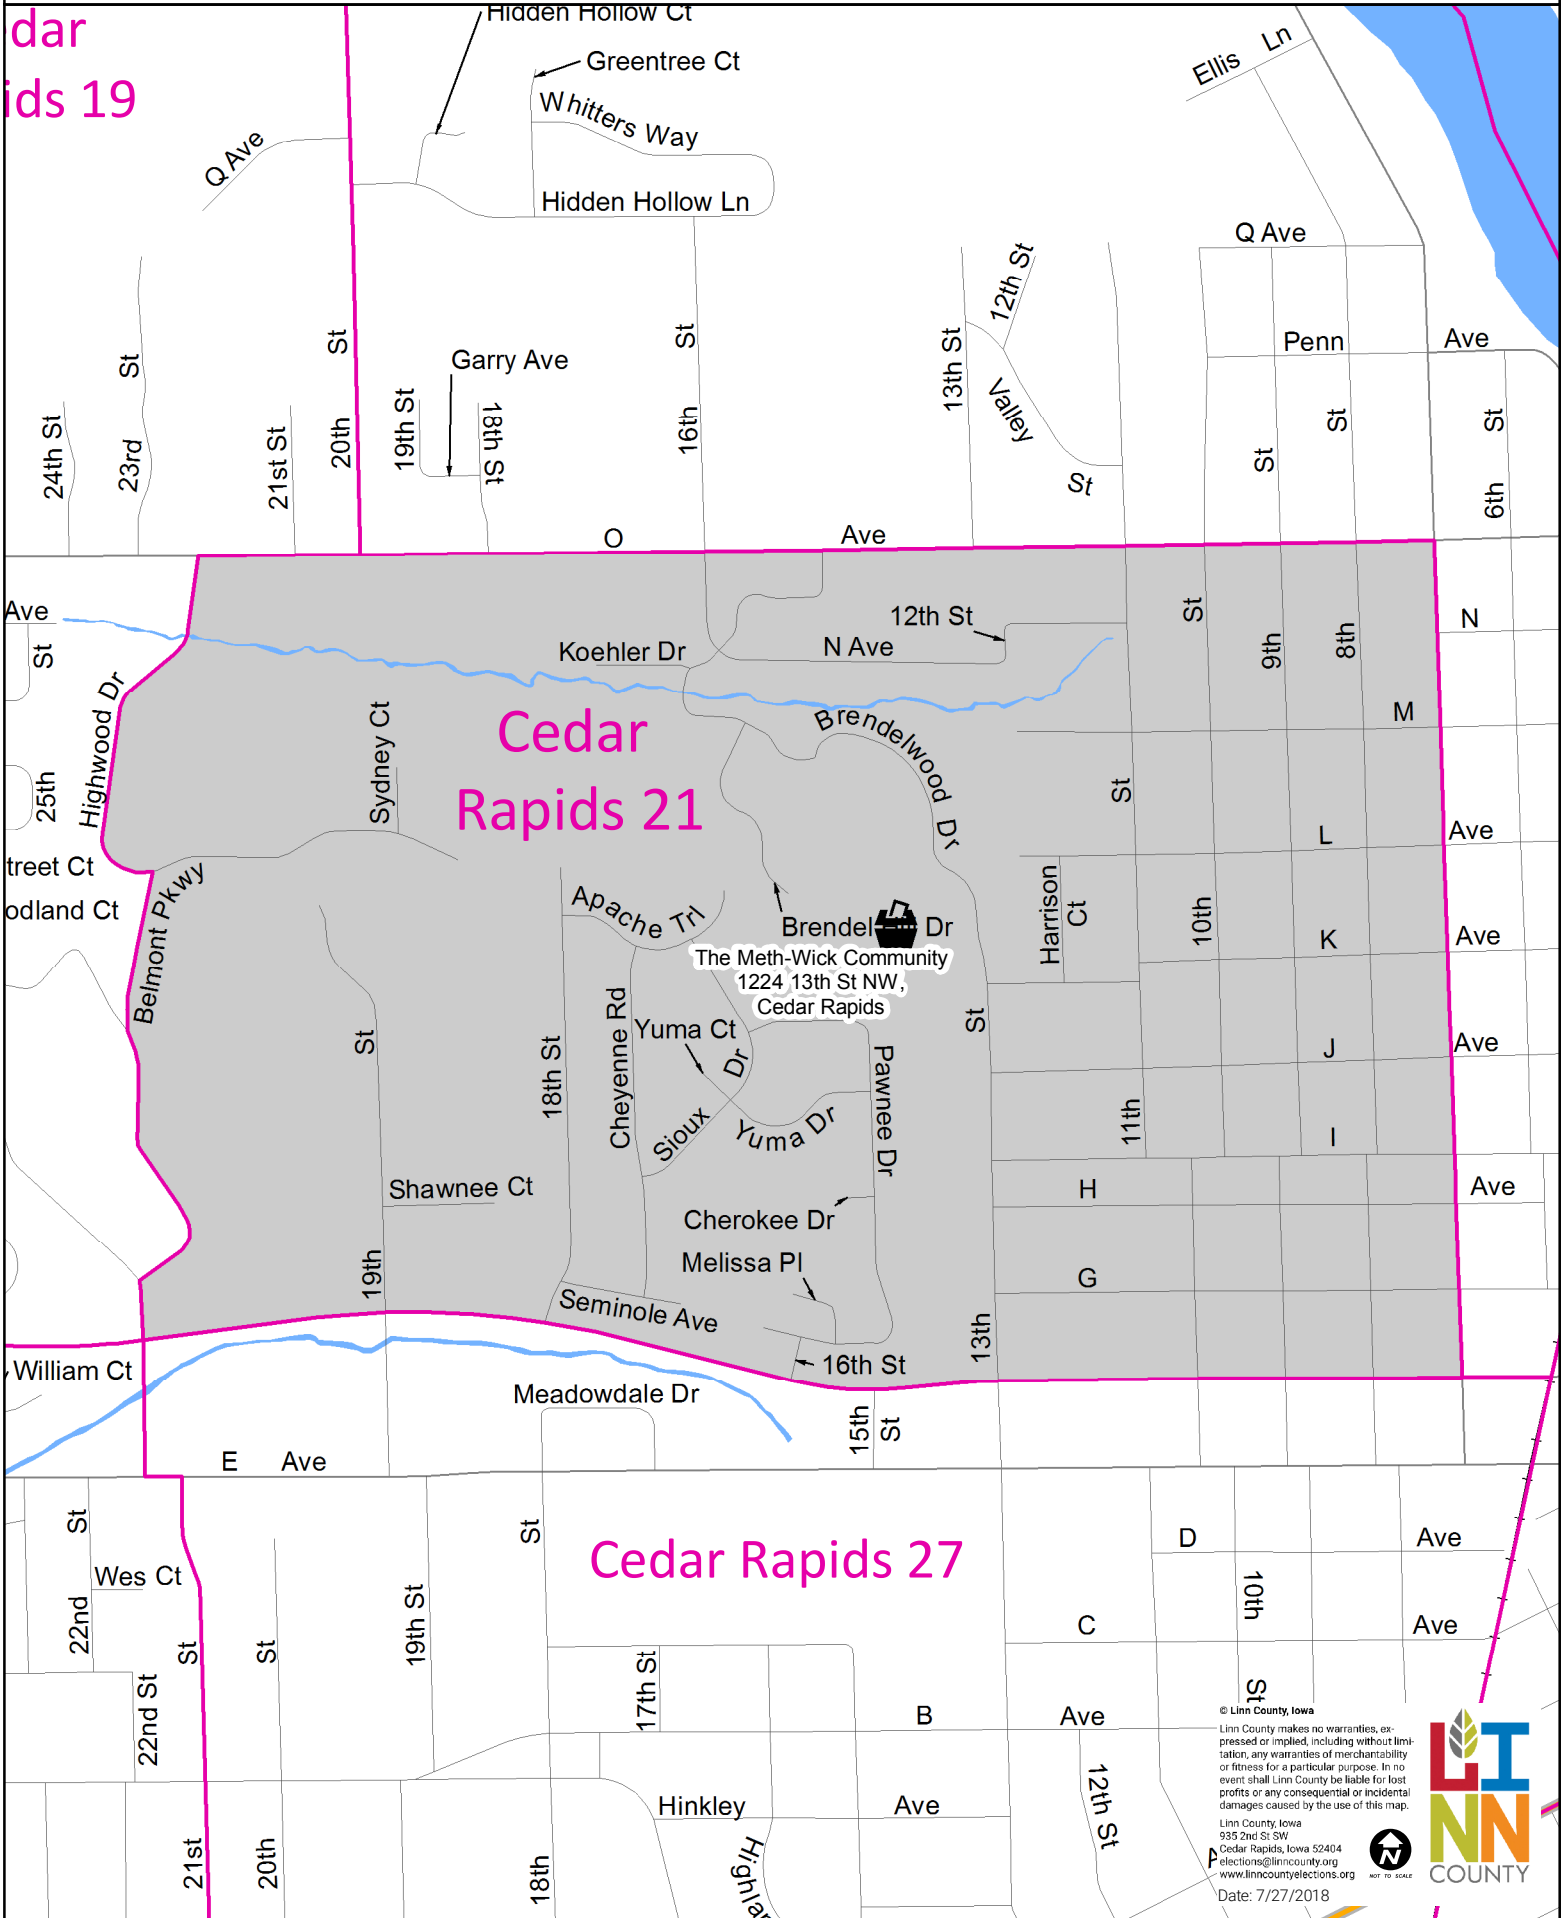

Cedar Rapids 21 Precinct

Polling Place: The Meth-Wick Community, 1224 13th St NW, Cedar Rapids

Polling Place

Precinct

Cedar
Rapid
ids 19