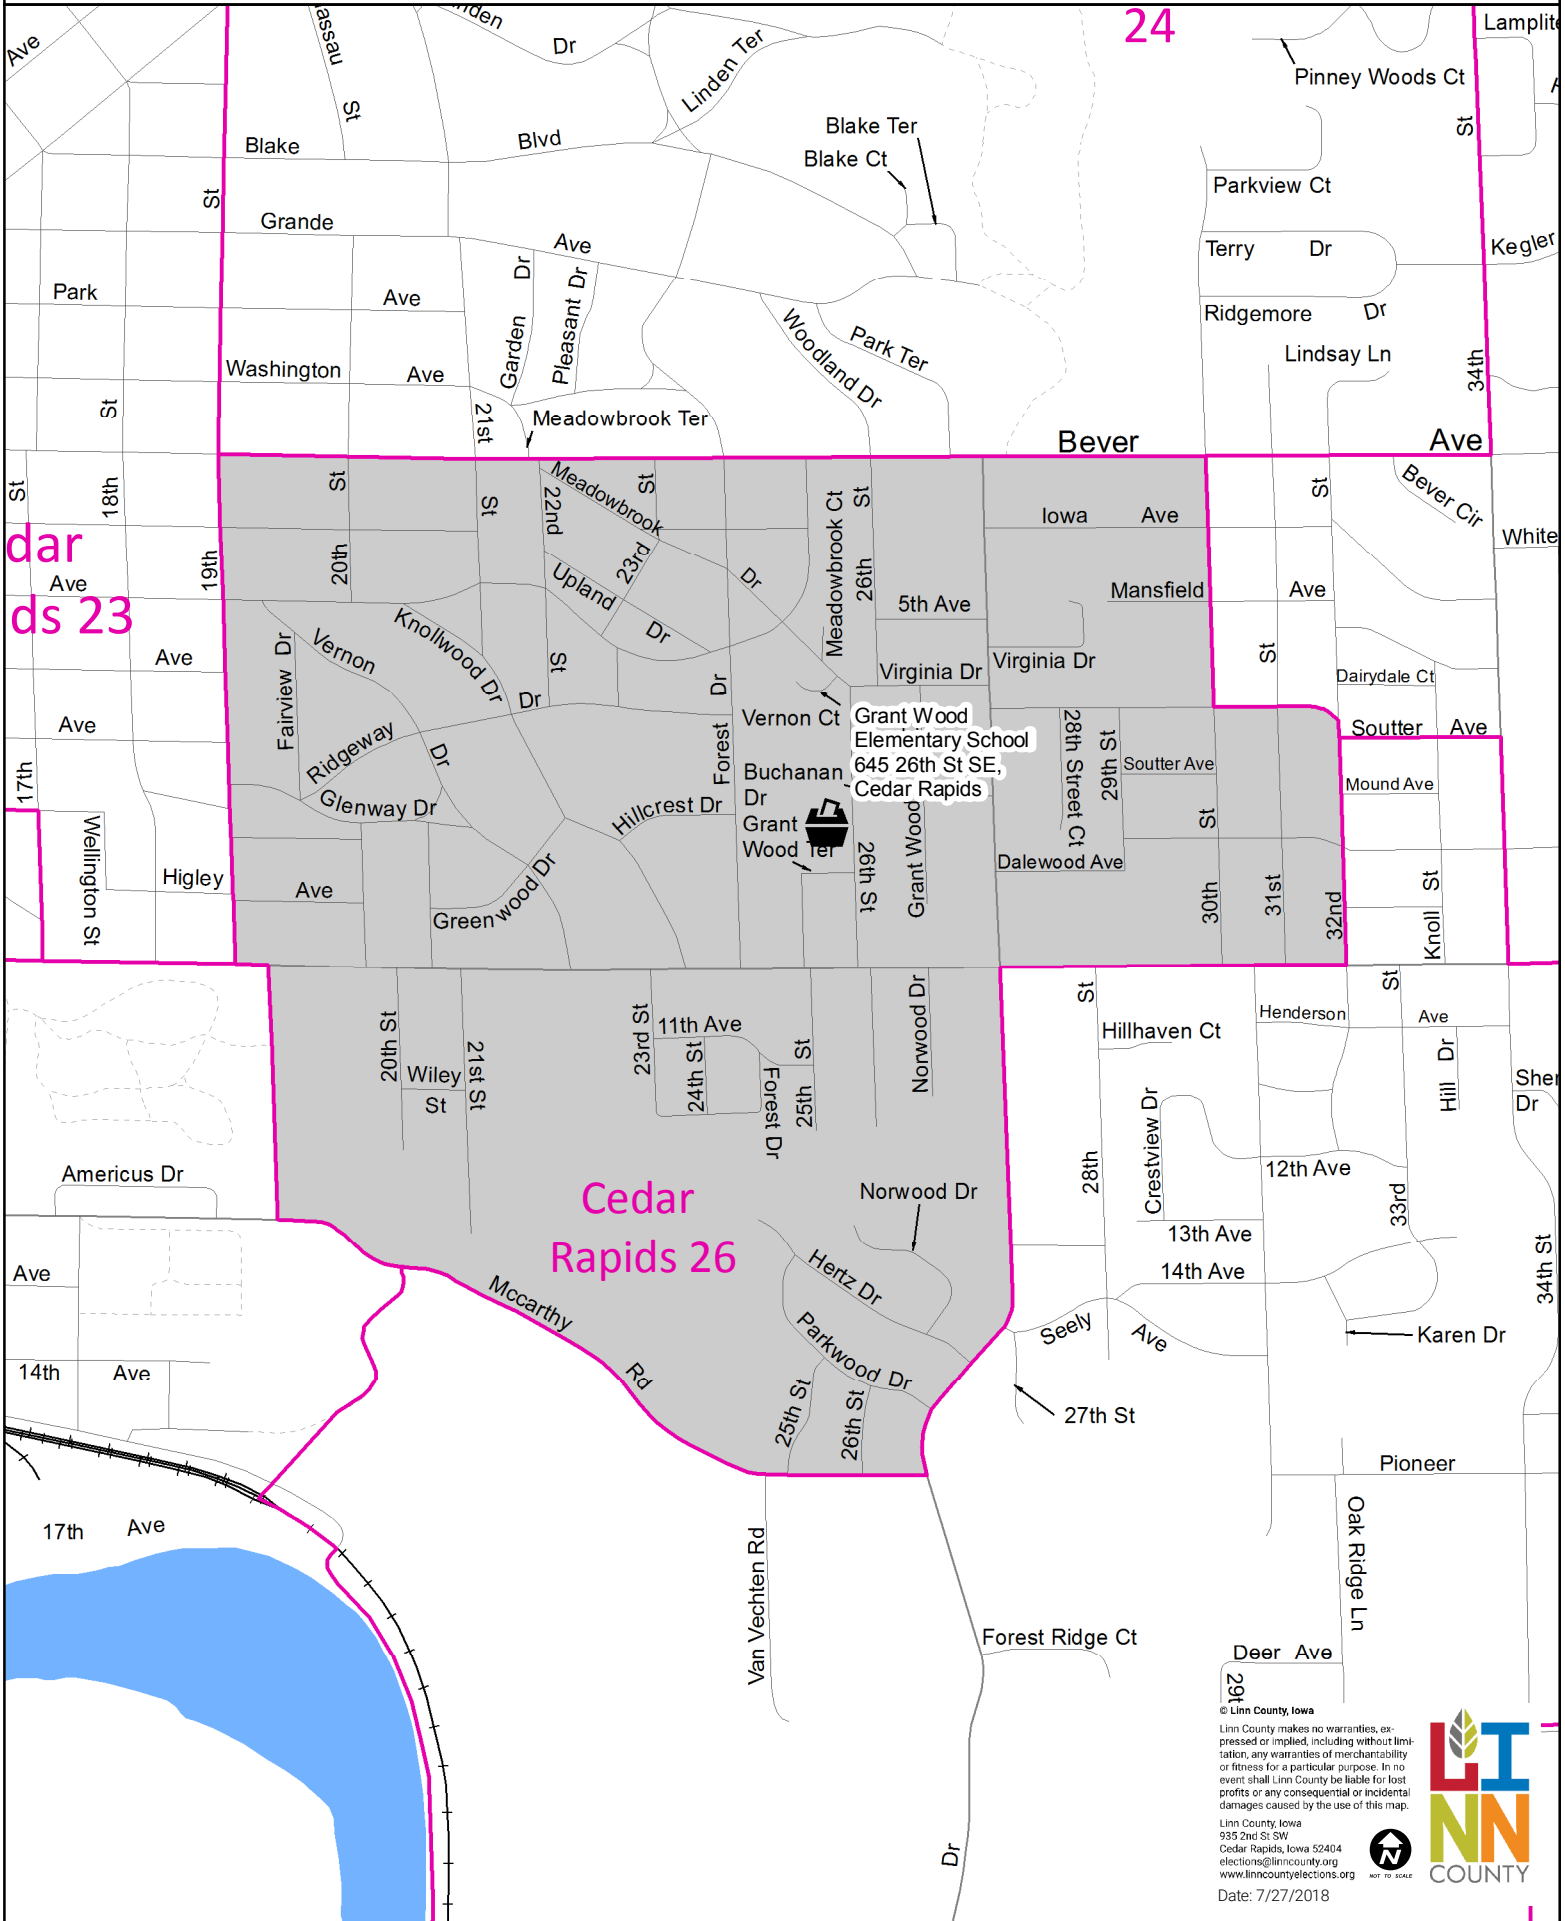

Cedar Rapids 26 Precinct

Polling Place: Grant Wood Elementary School, 645 26th St SE, Cedar Rapids

Polling Place

Precinct