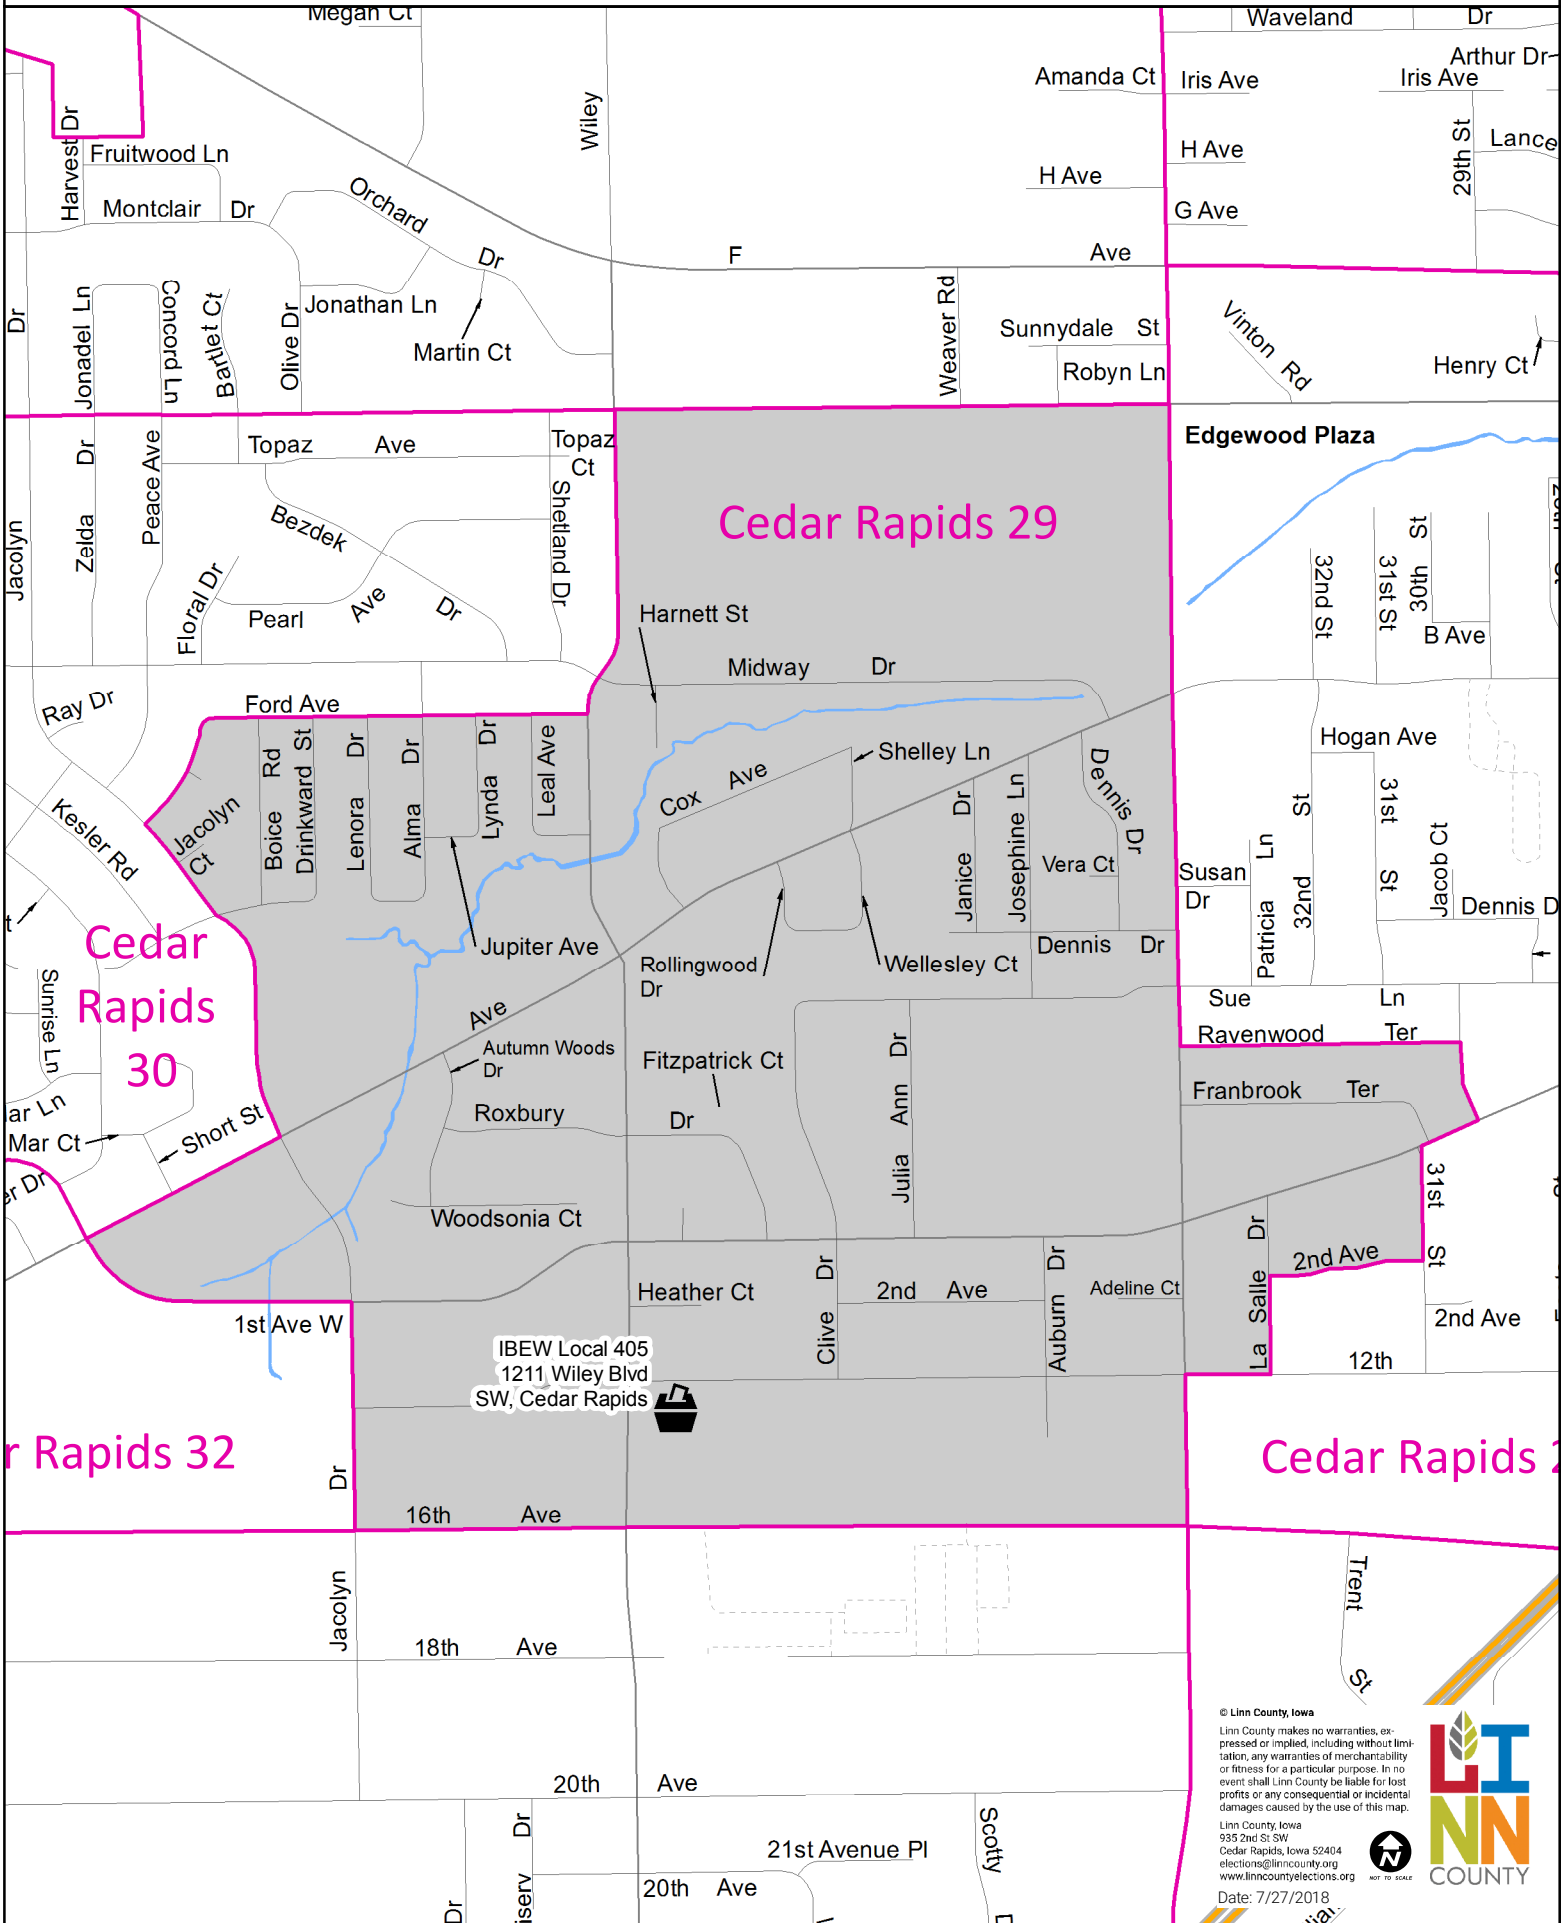

Cedar Rapids 29 Precinct

Polling Place: IBEW Local 405, 1211 Wiley Blvd SW, Cedar Rapids

Polling Place

Precinct

Date: 7/27/2018