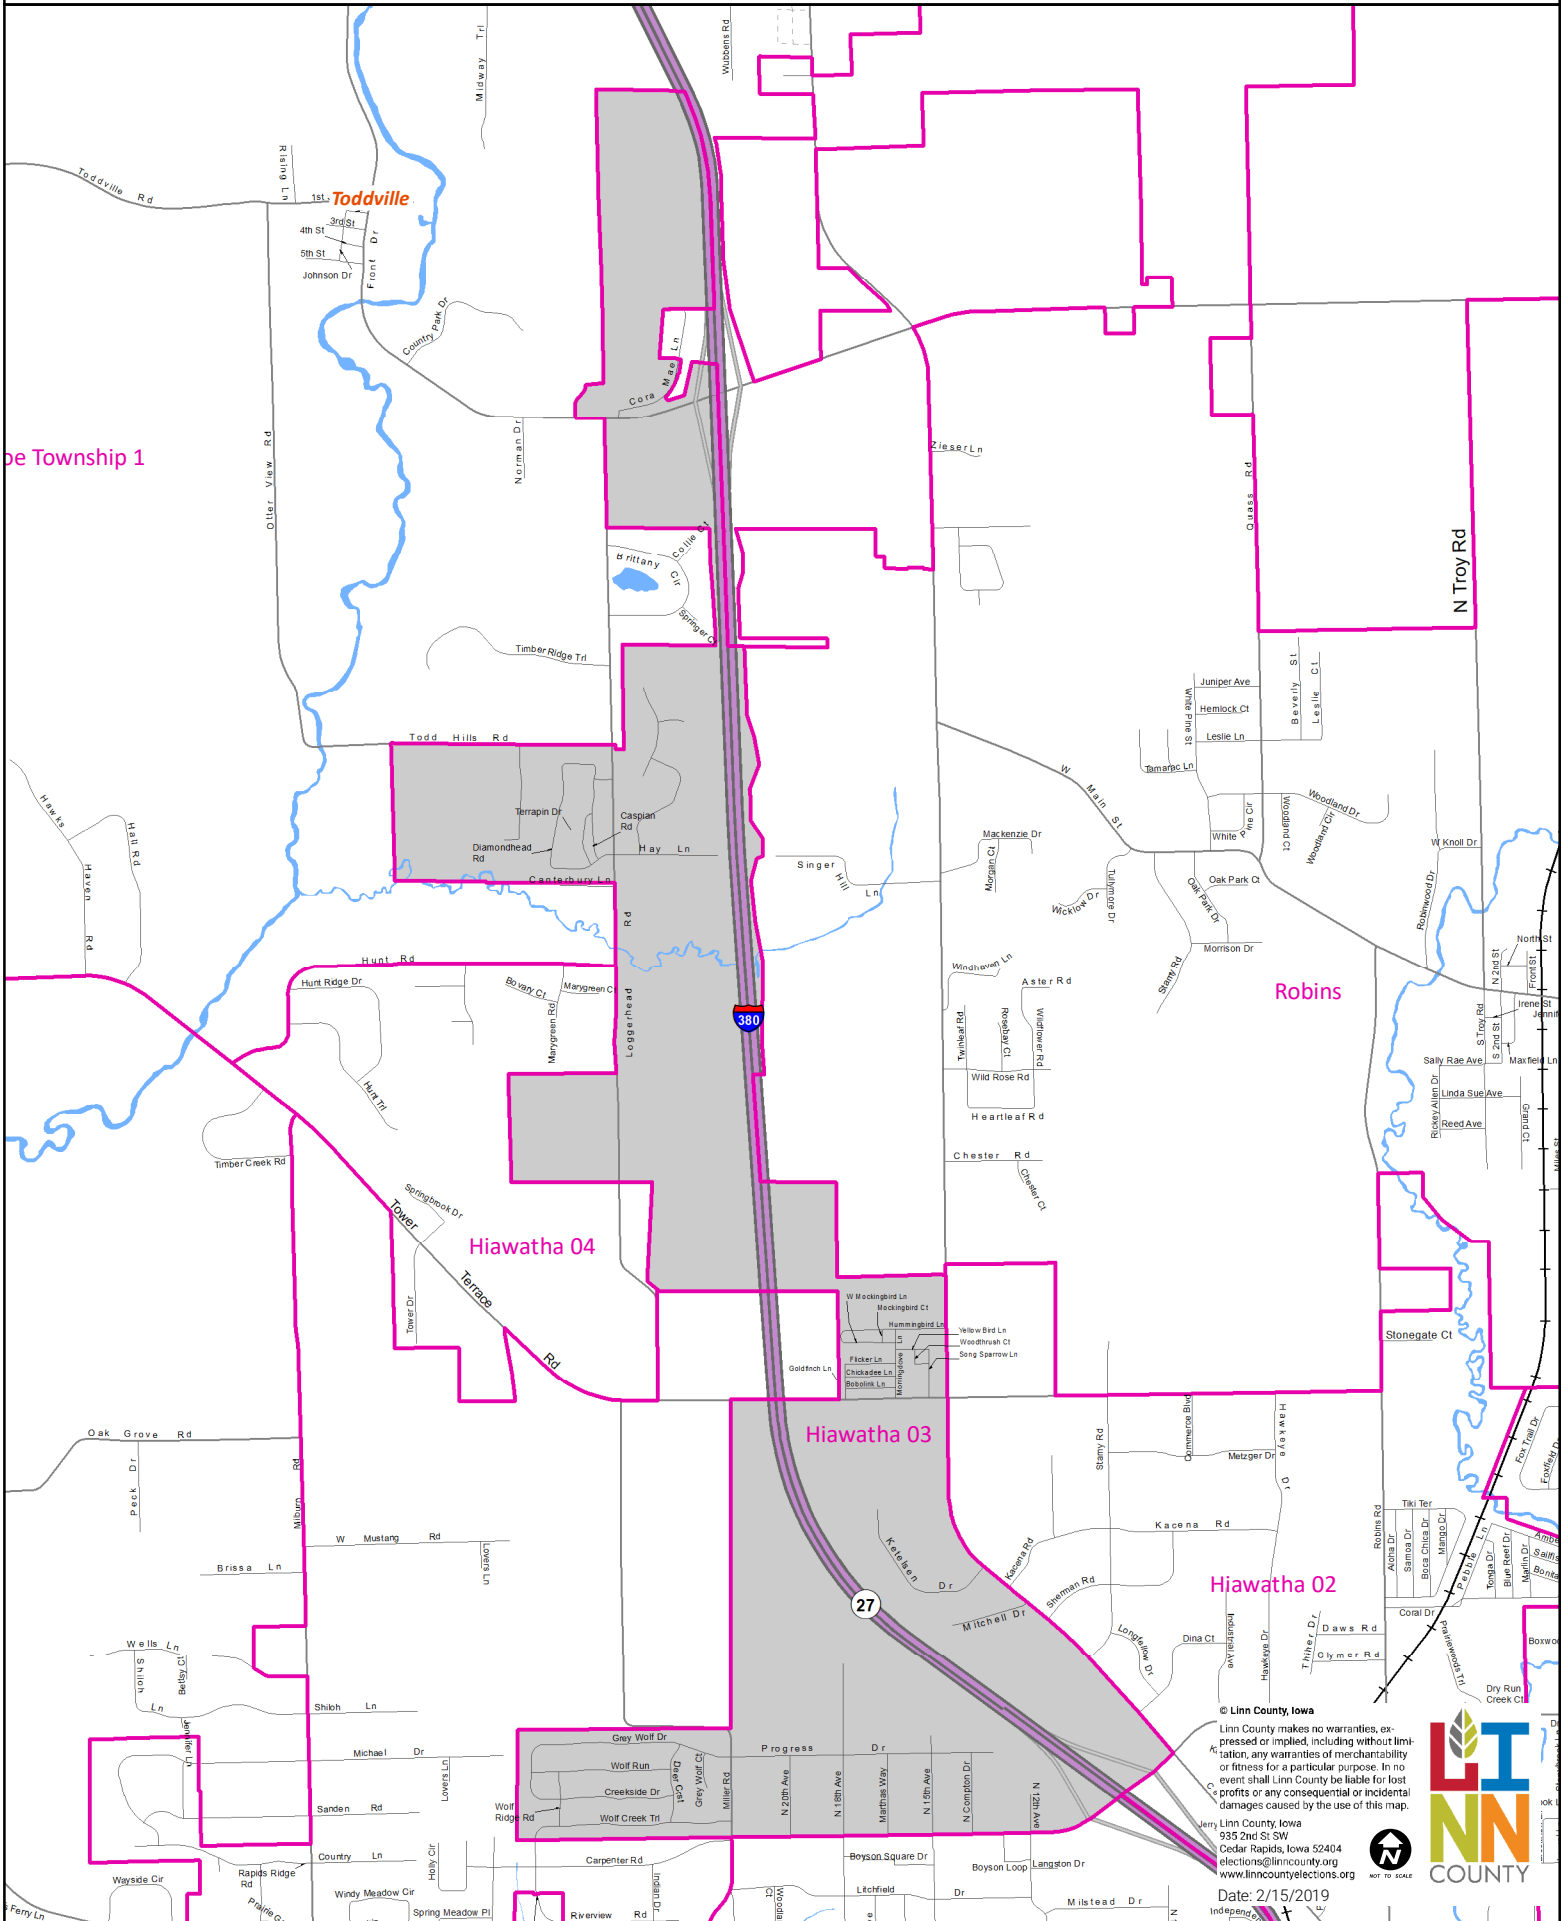

Hiawatha 03 Precinct

Polling Place: Hiawatha City Hall -Community Center Room, 101 Emmons St, Hiawatha

Polling Place

Precinct

Date: 2/15/2019