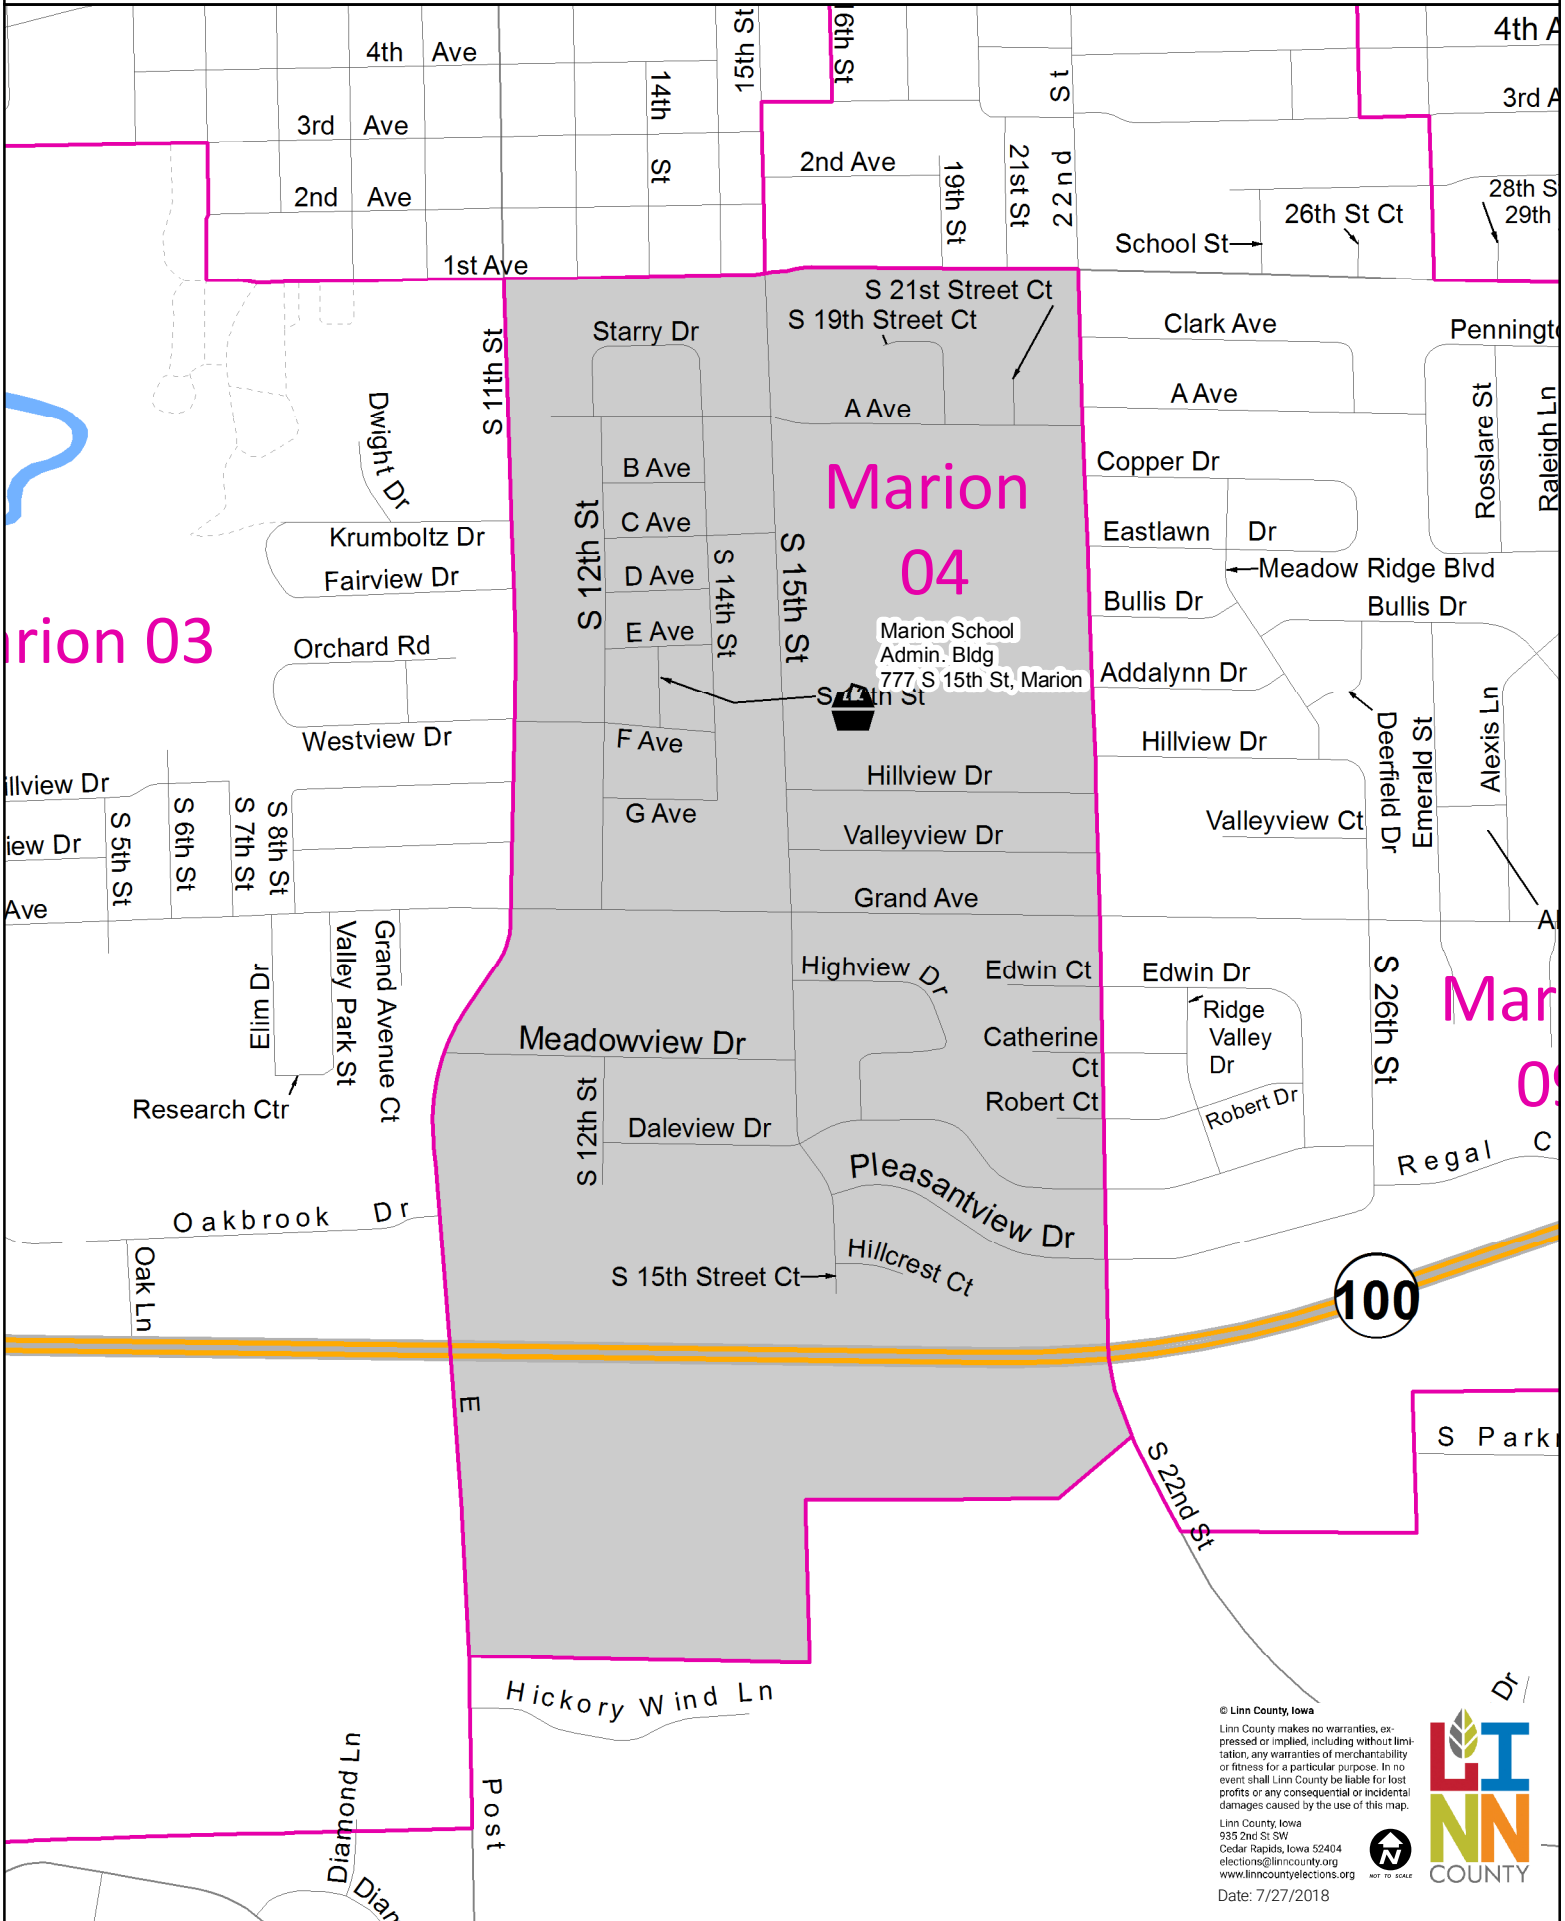

Marion 04 Precinct

Polling Place: Marion School Admin. Bldg, 777 S 15th St, Marion

Polling Place

Precinct