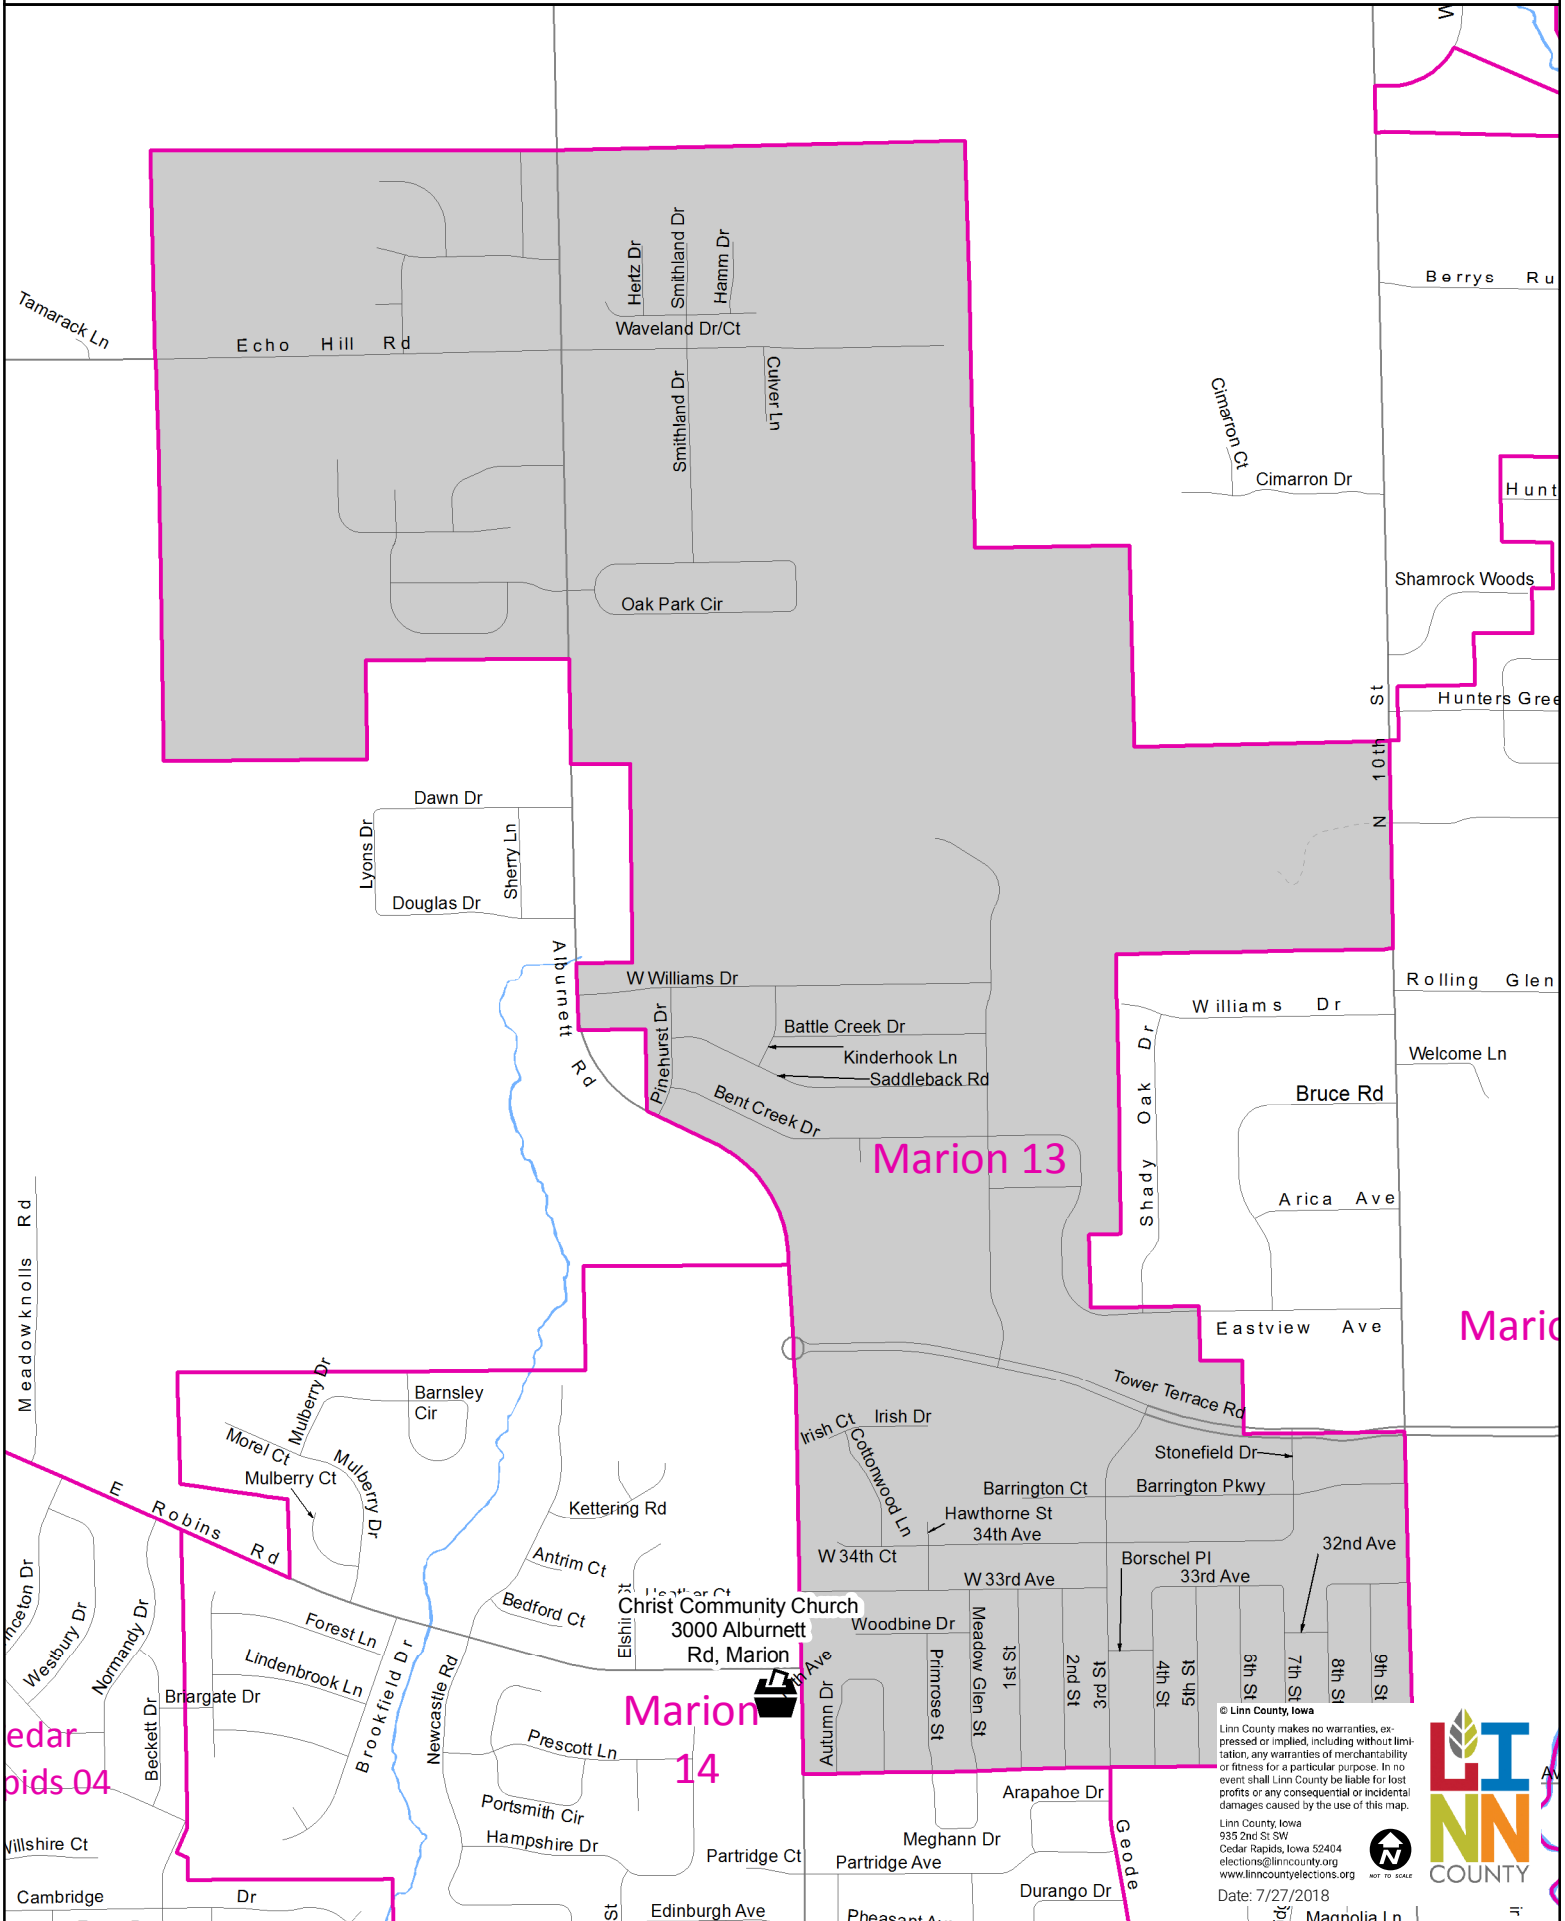

Marion 13 Precinct

Polling Place: Christ Community Church, 3000 Alburnett Rd, Marion

Polling Place

Precinct

NOT TO SCALE