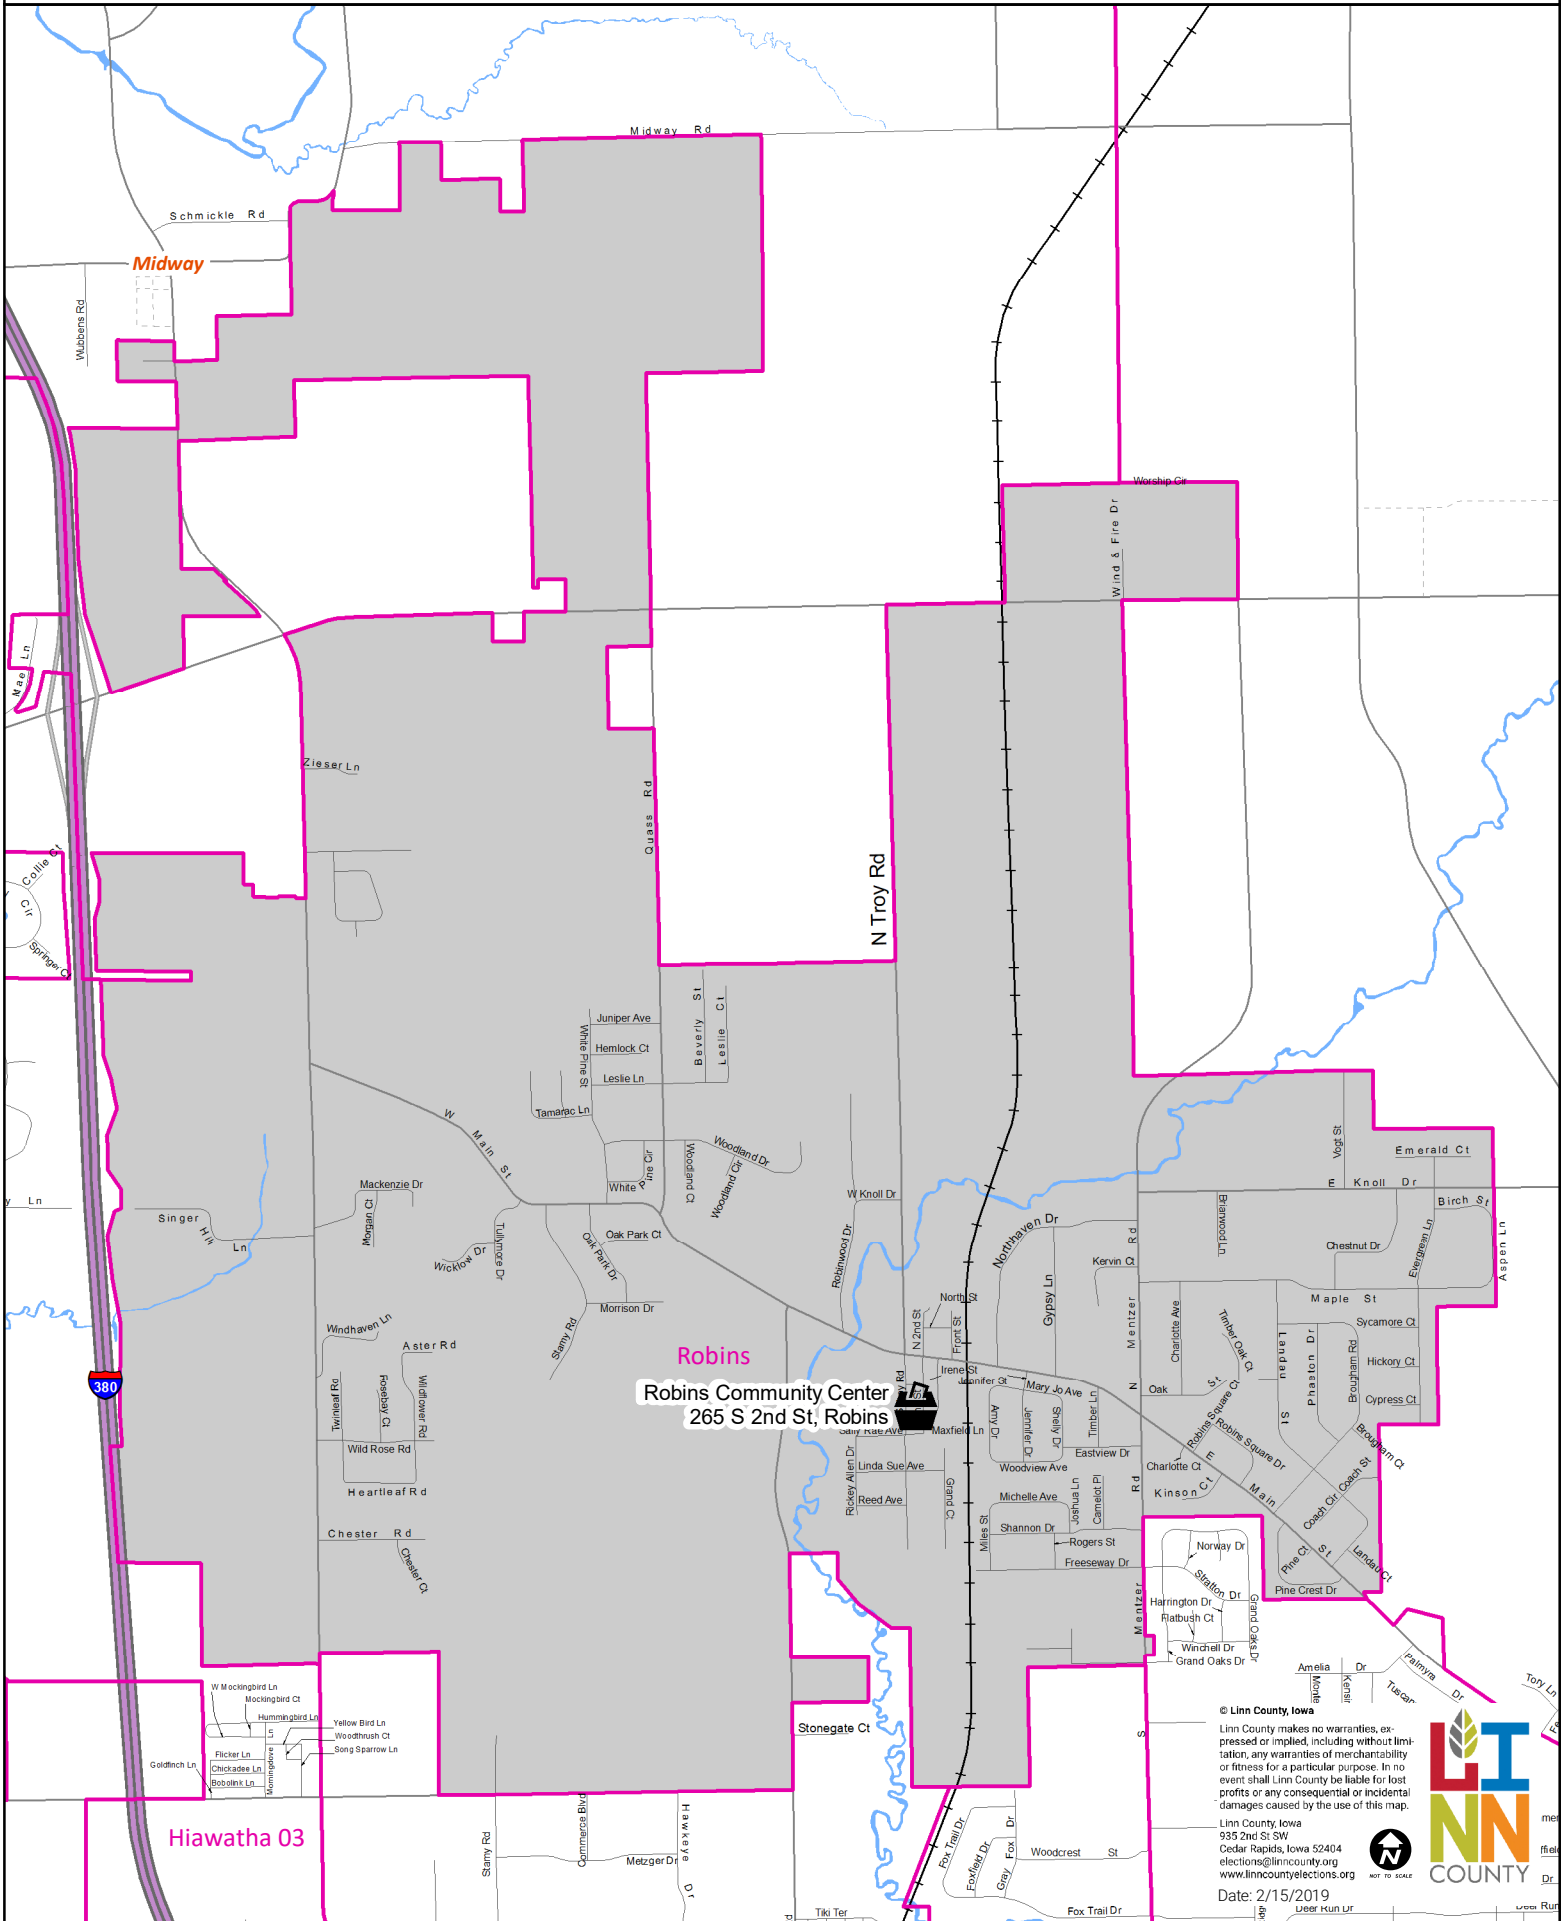

Robins Precinct

Polling Place: Robins Community Center, 265 S 2nd St, Robins

Polling Place

Precinct

Robins
Robins Community Center
265 S 2nd St, Robins

© Linn County, Iowa
Linn County makes no warranties, expressed or implied, including without limitation, any warranties of merchantability or fitness for a particular purpose. In no event shall Linn County be liable for lost profits or any consequential or incidental damages caused by the use of this map.

Linn County Iowa
935 2nd St SW
Cedar Rapids, Iowa 52404
elections@linncounty.org
www.linncountyelections.org

Date: 2/15/2019
User: krun ur