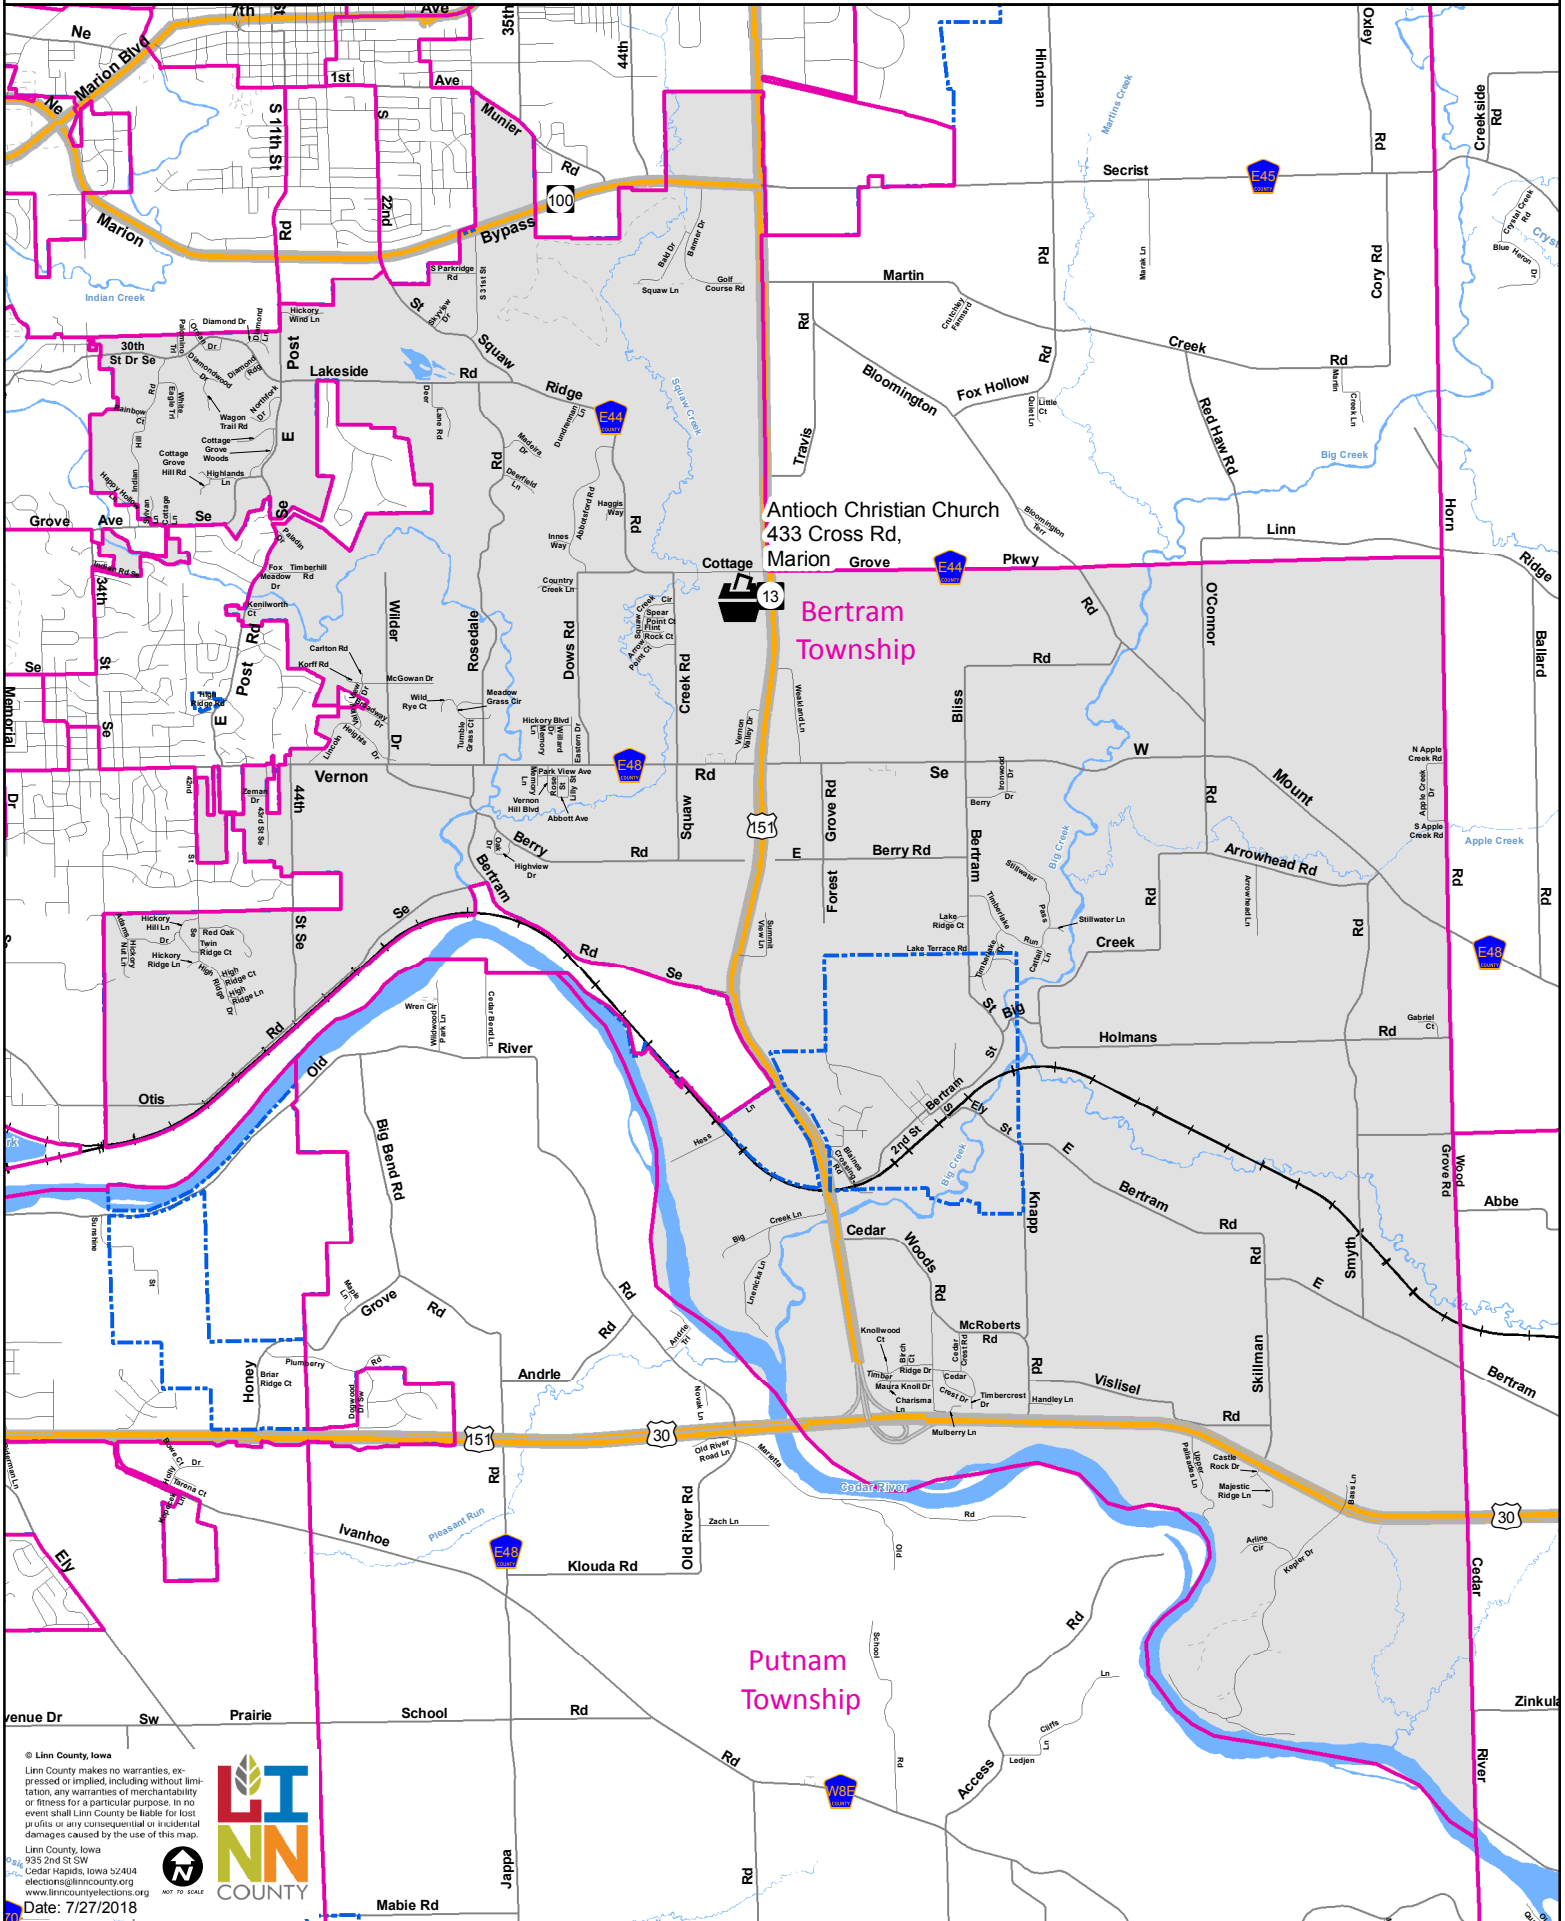

Bertram Township Precinct

Polling Place: Antioch Christian Church, 433 Cross Rd, Marion

Polling Place

Precinct

Antioch Christian Church
433 Cross Rd,
Marion Grove

Bertram
Township

Putnam
Township

Date: 7/27/2018

NOT TO SCALE