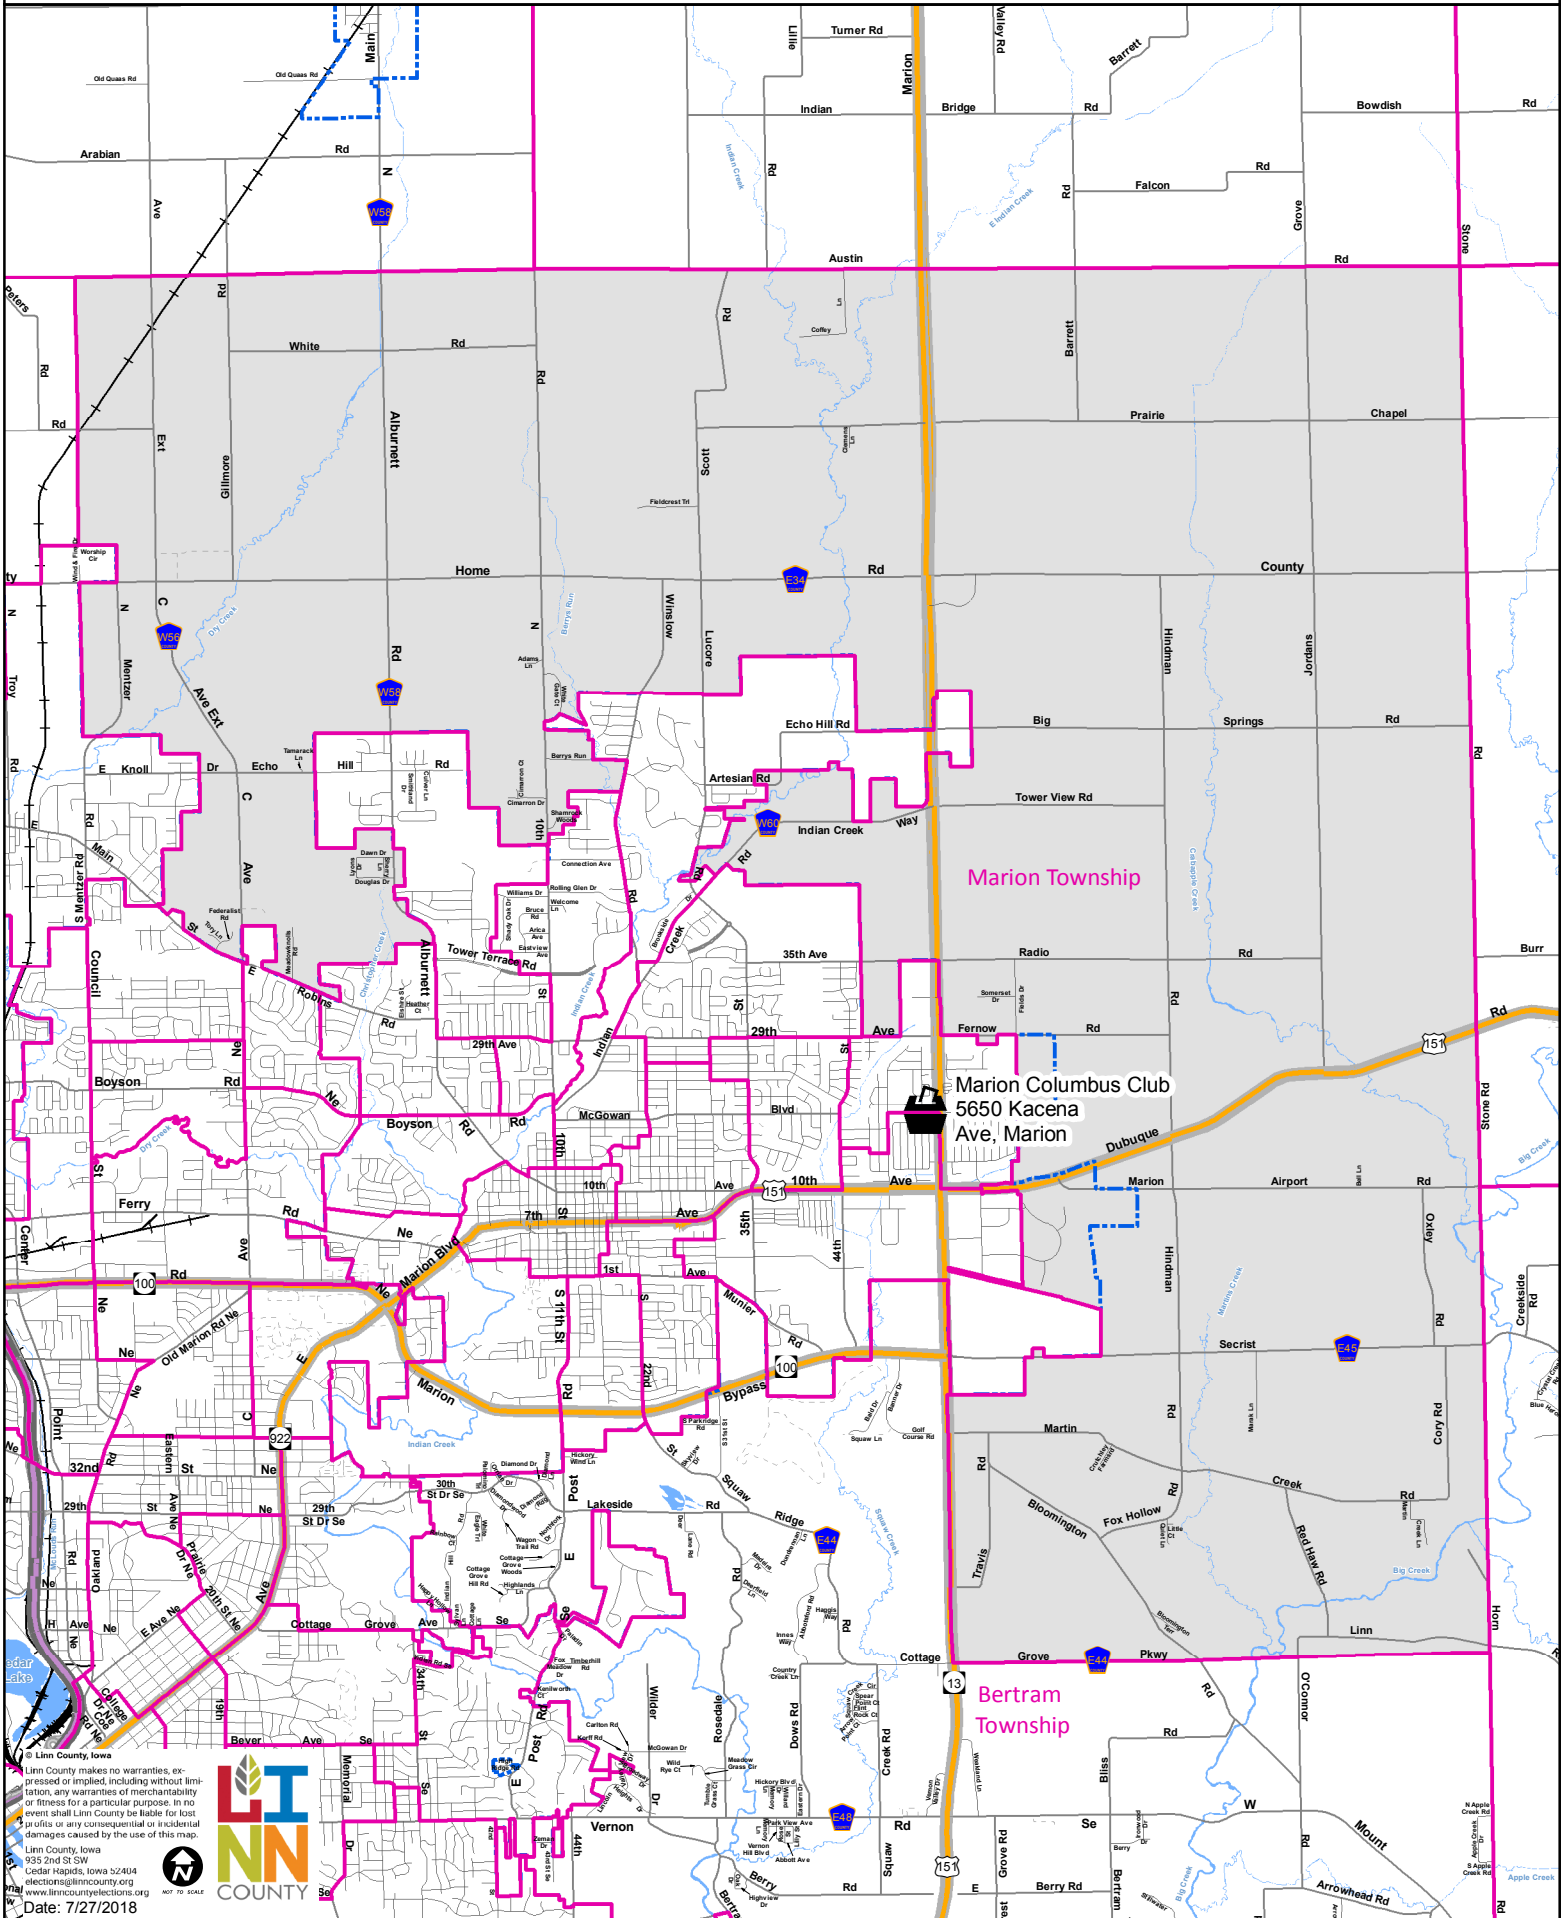

Marion Township Precinct

Polling Place: Marion Columbus Club, 5650 Kacena Ave, Marion

Polling Place

Precinct

NOT TO SCALE