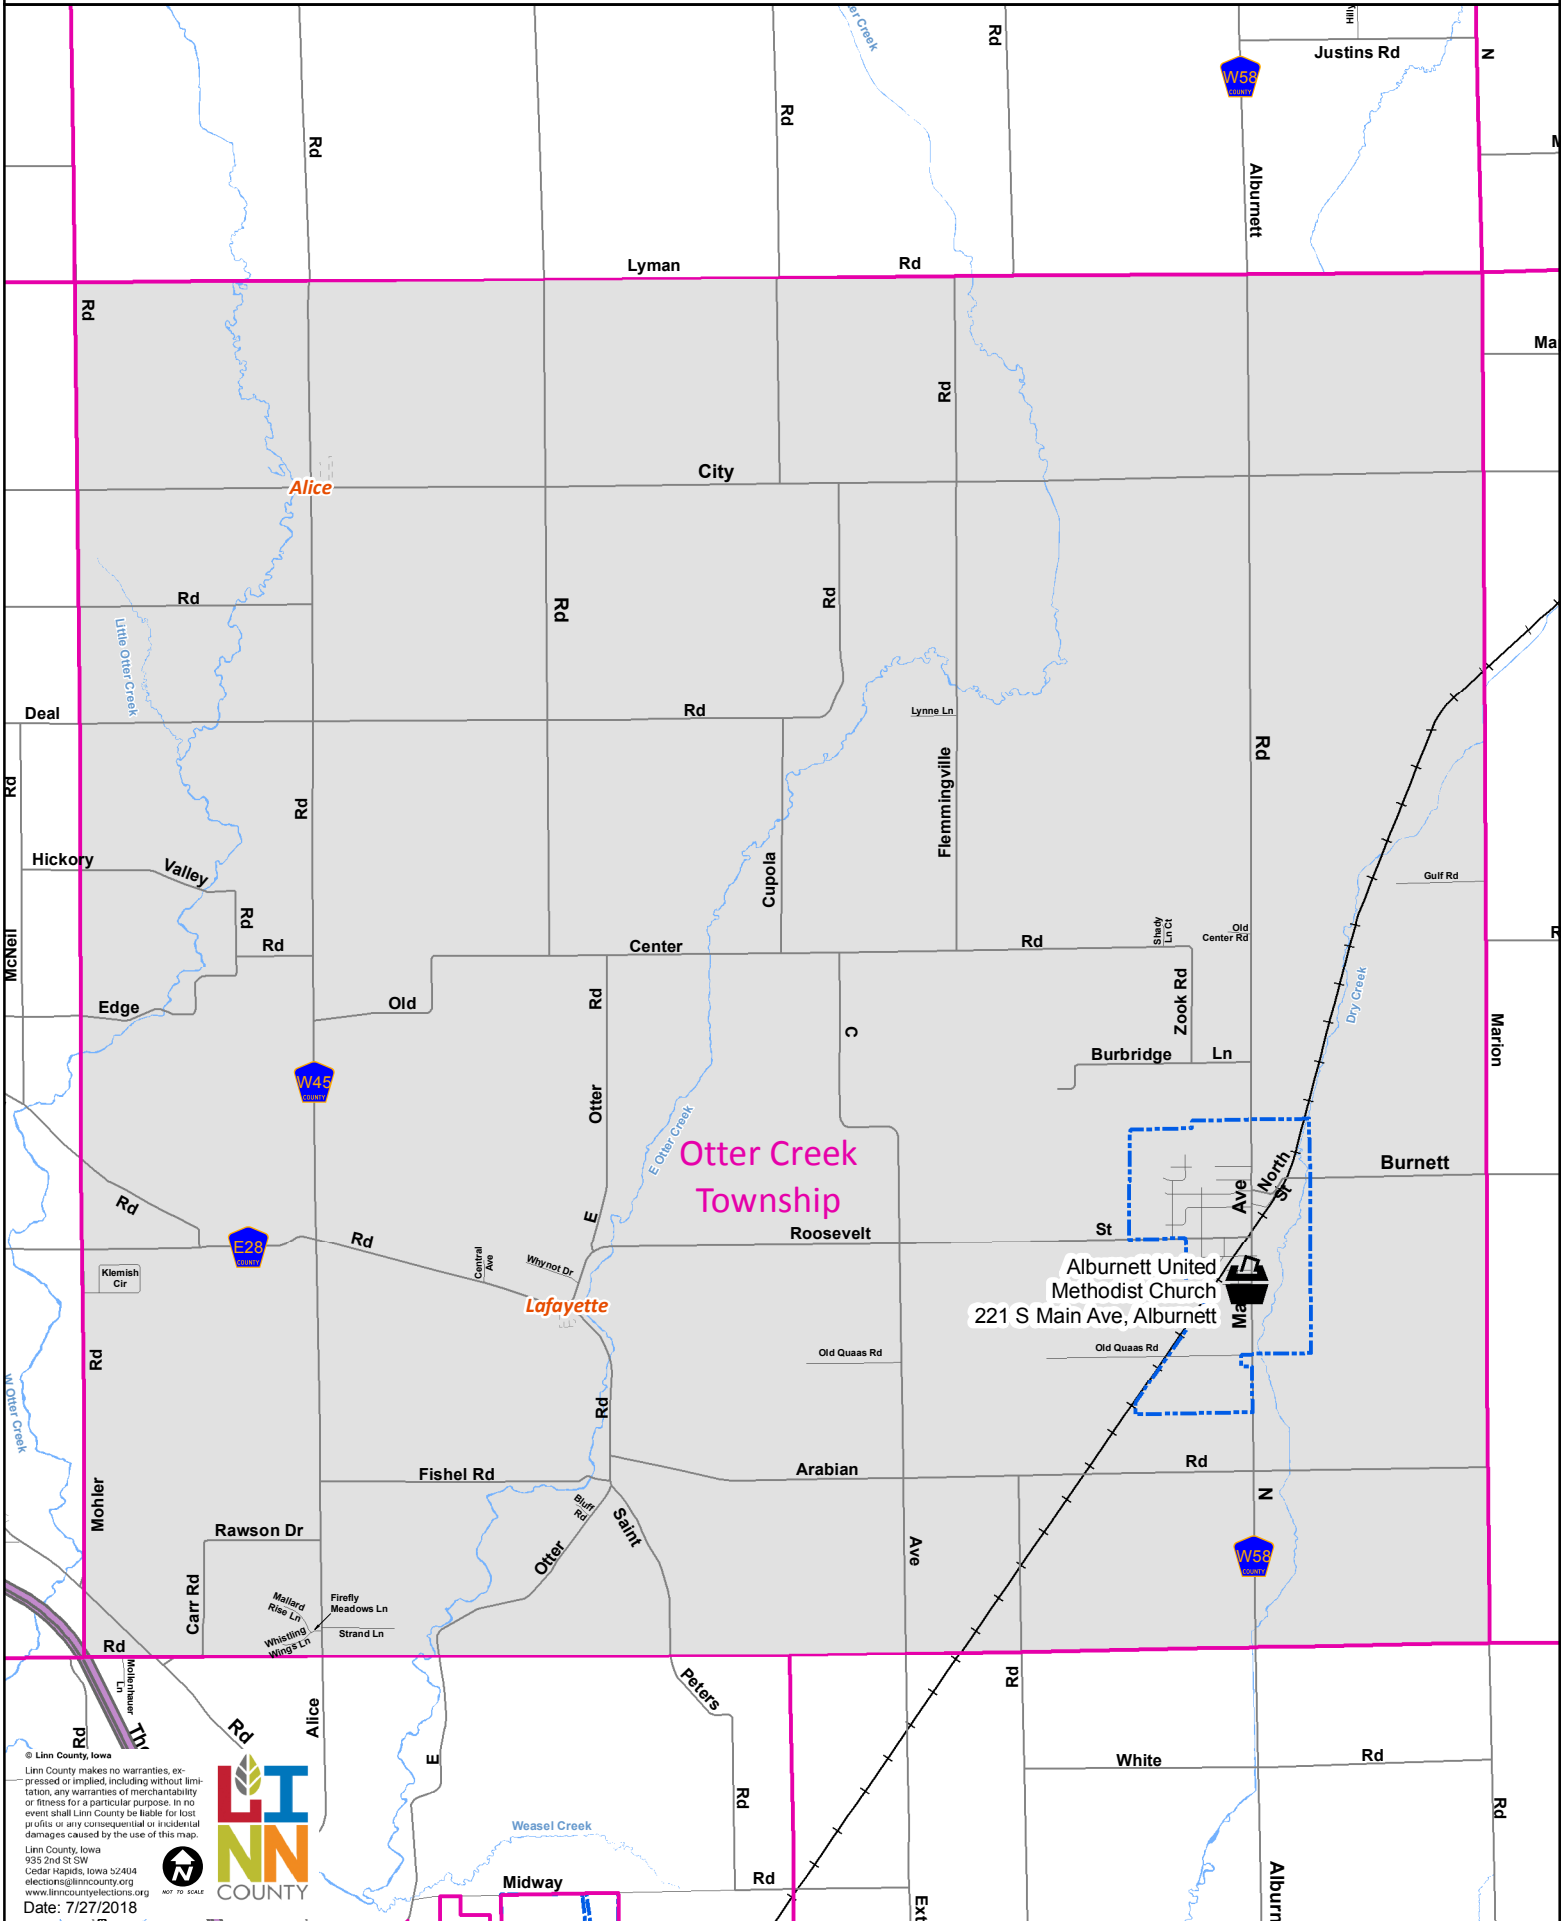

Otter Creek Township Precinct

Polling Place: Alburnett United Methodist Church, 221 S Main Ave, Alburnett

Polling Place

Precinct

NOT TO SCALE