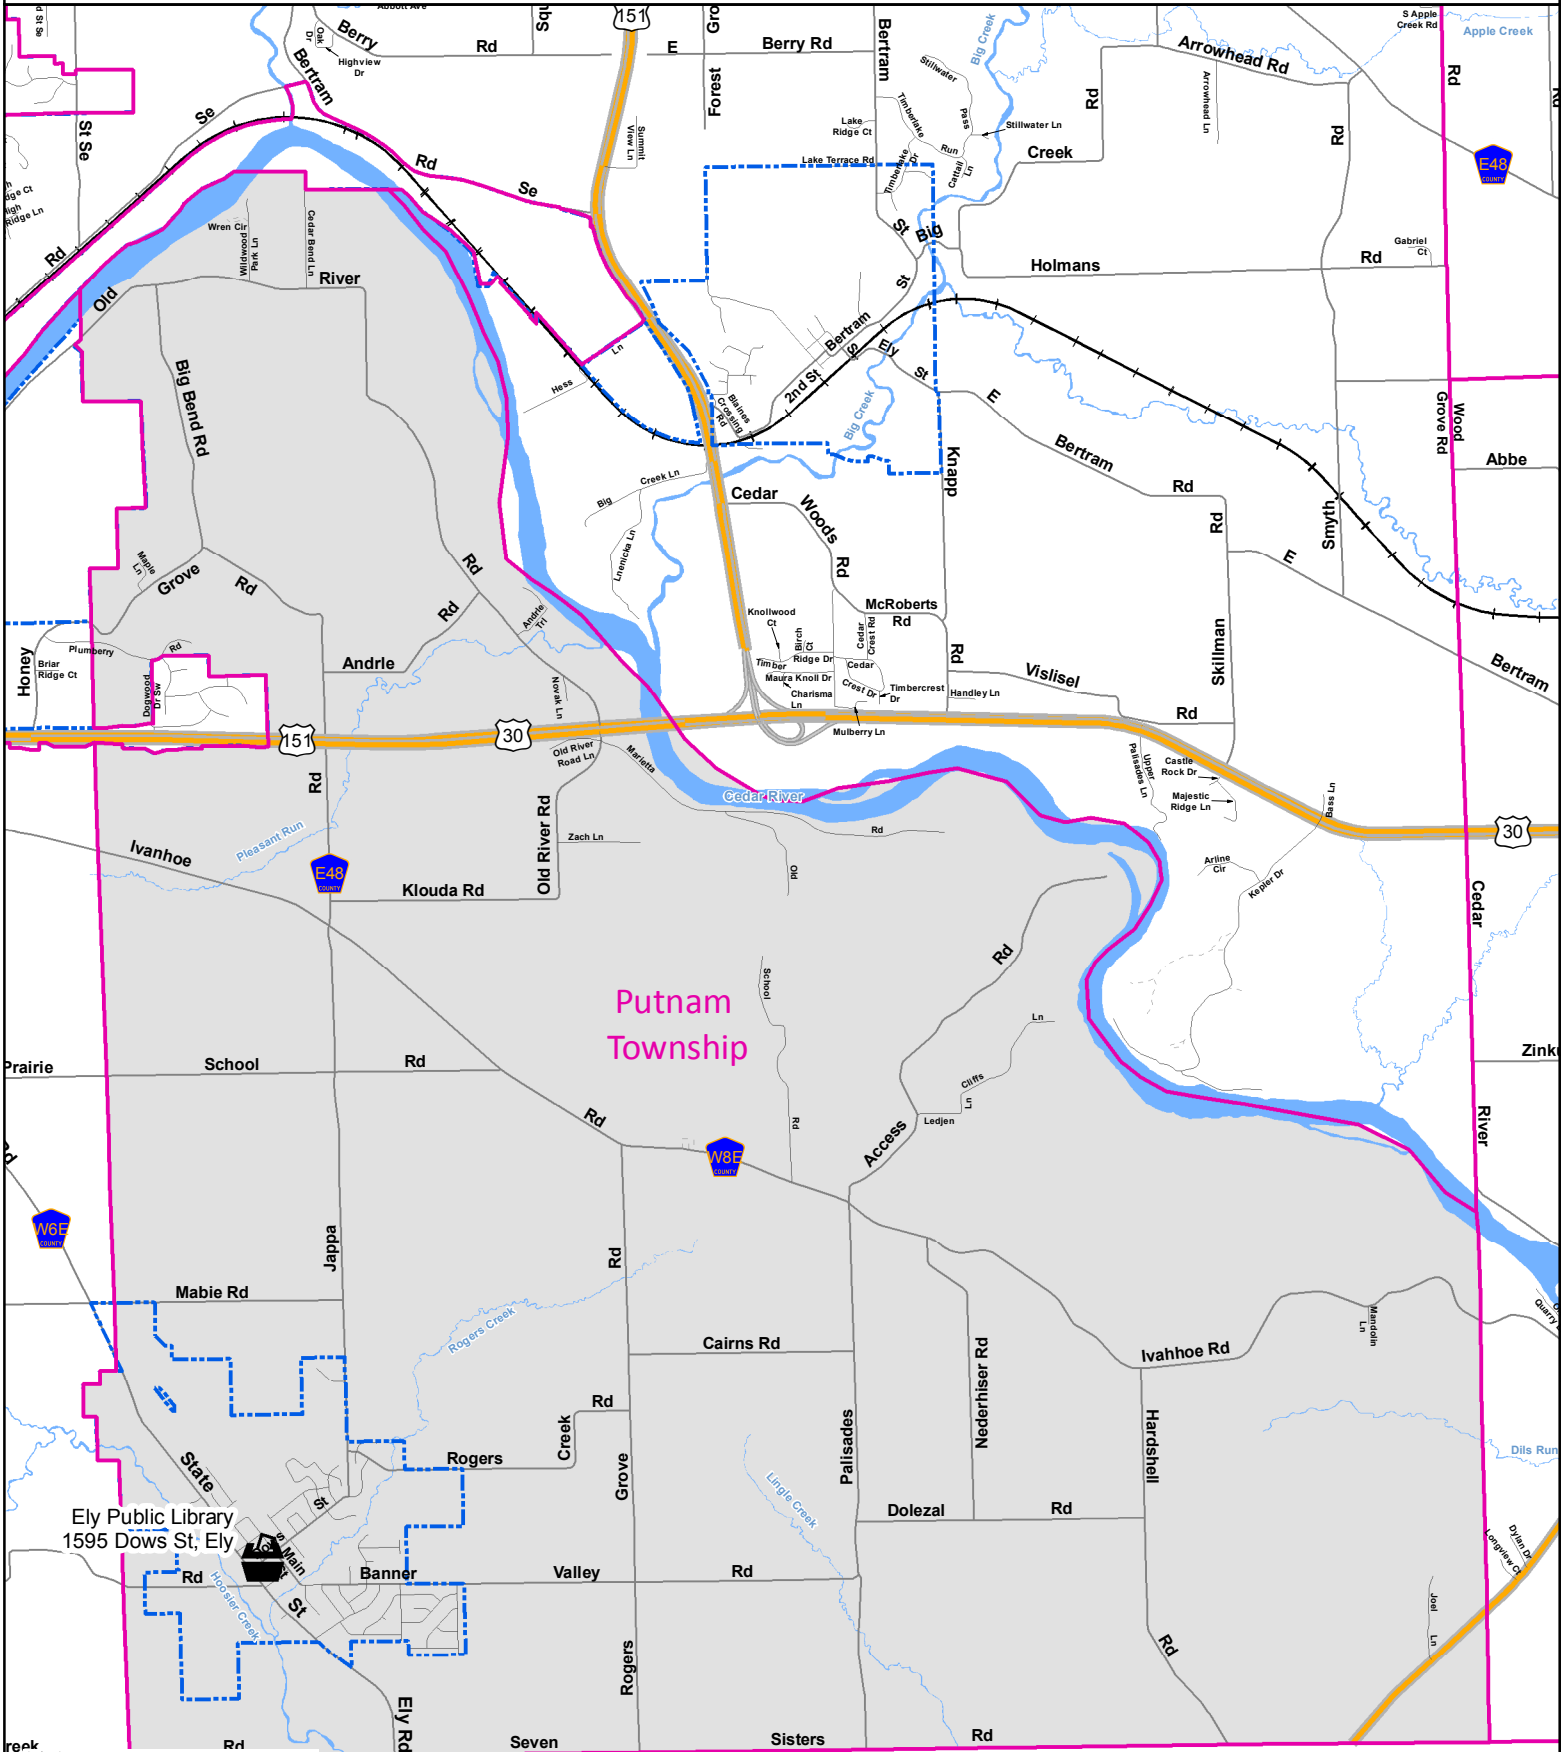

Putnam Township Precinct

Polling Place: Ely Public Library, 1595 Dows St, Ely

Polling Place

Precinct

Putnam
Township

Ely Public Library
1595 Dows St, Ely

NOT TO SCALE

Date: 7/27/2018