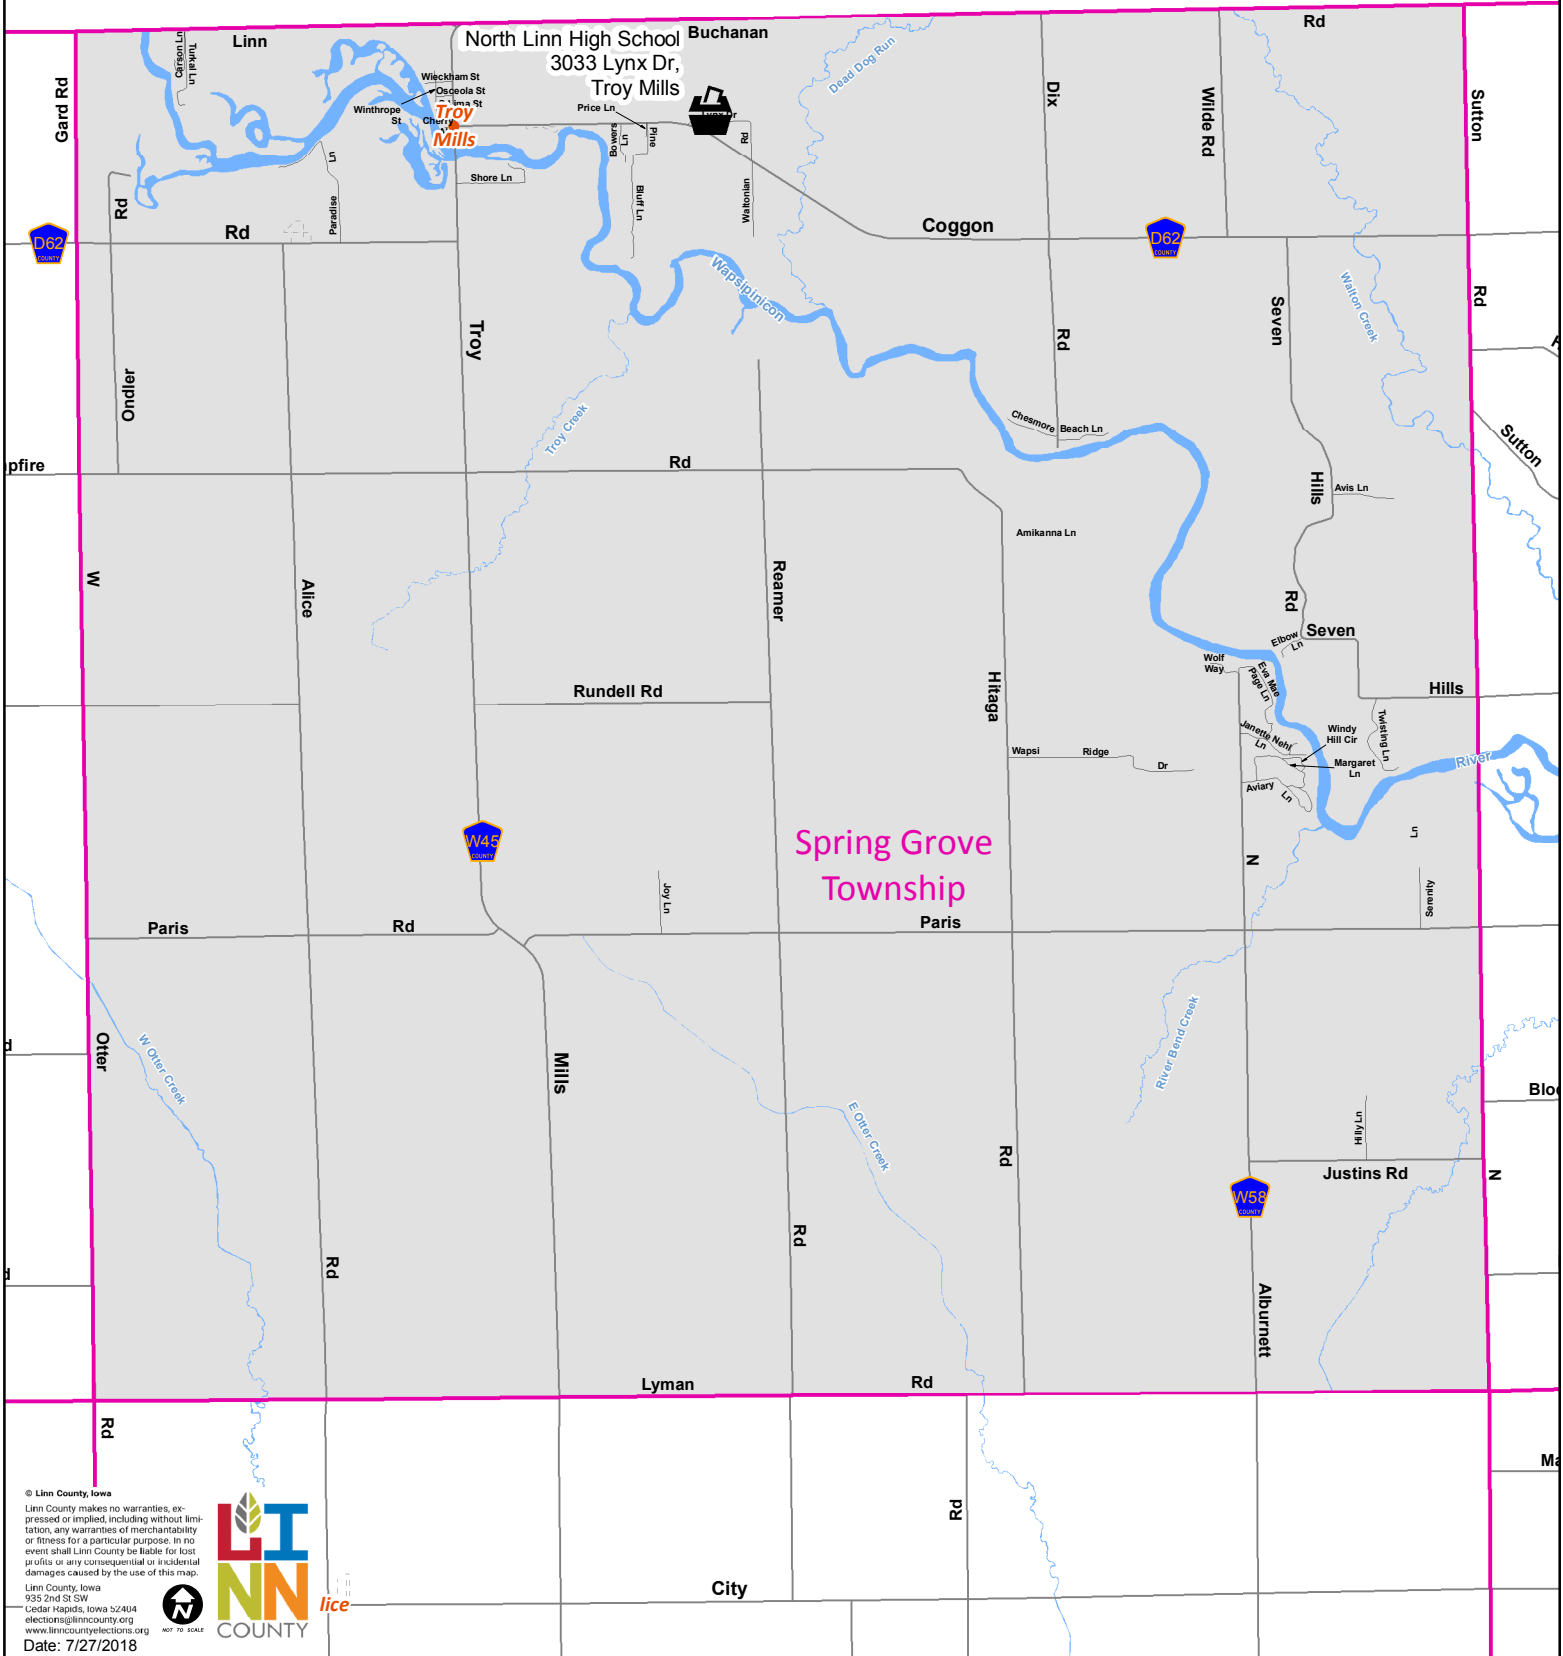

Spring Grove Township Precinct

Polling Place: North Linn High School, 3033 Lynx Dr, Troy Mills

Polling Place

Precinct

NOT TO SCALE