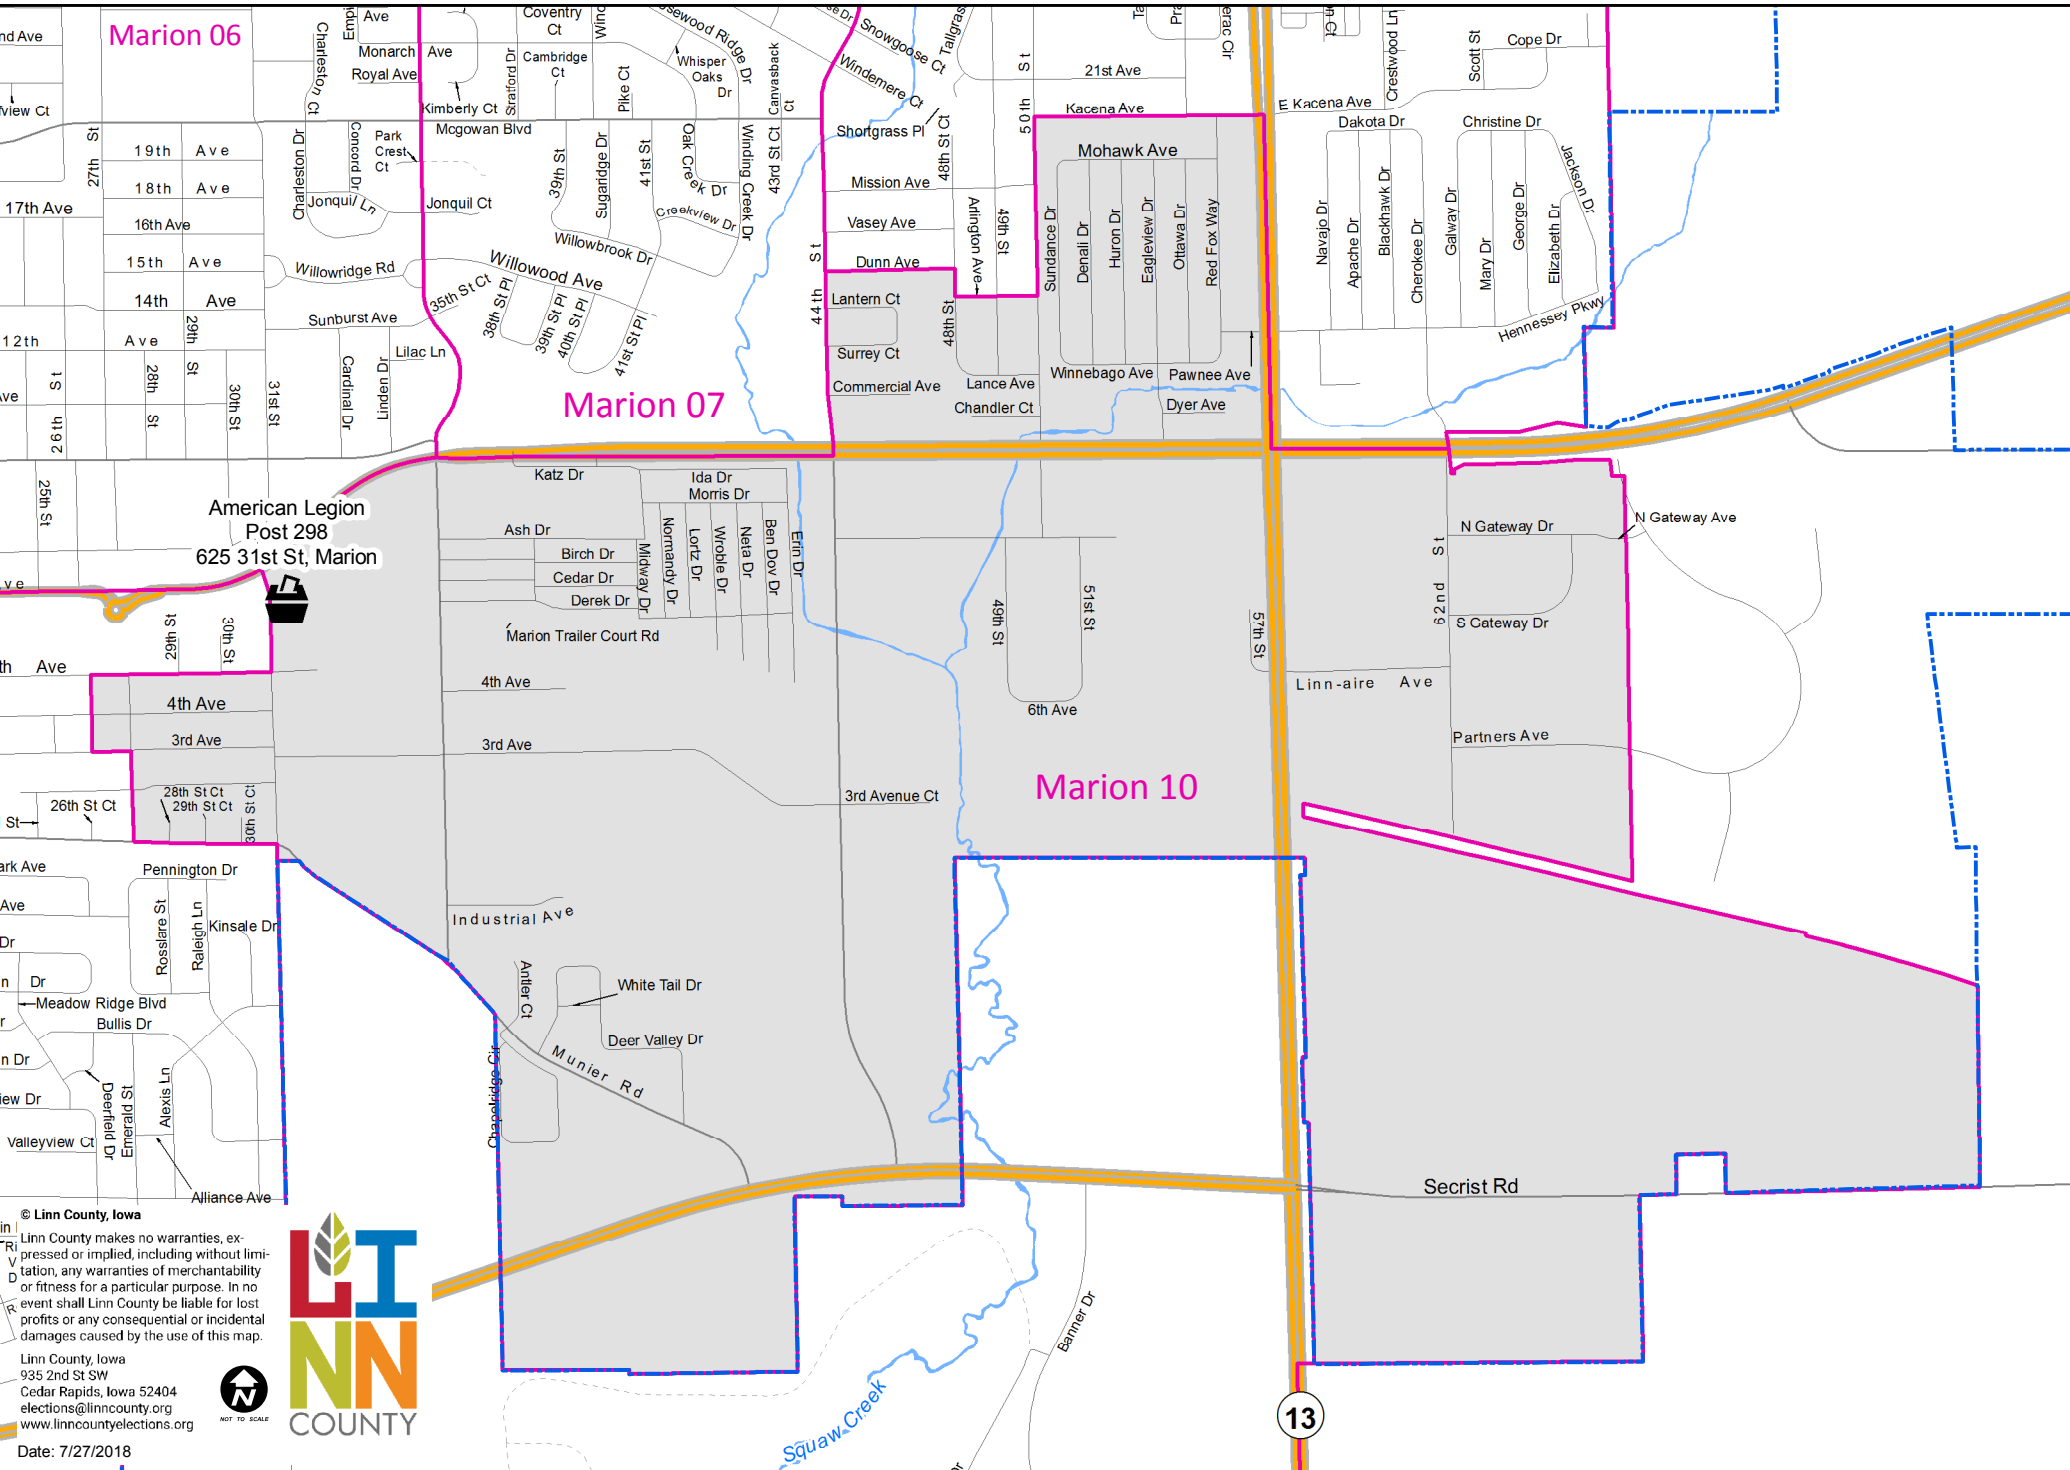

Marion 10 Precinct

Polling Place: American Legion Post 298, 625 31st St, Marion

Polling Place

Precinct

© Linn County, Iowa
Linn County makes no warranties, expressed or implied, including without limitation, any warranties of merchantability or fitness for a particular purpose. In no event shall Linn County be liable for lost profits or any consequential or incidental damages caused by the use of this map.
Linn County, Iowa
935 2nd St SW
Cedar Rapids, Iowa 52404
elections@linncounty.org
www.linncountyelections.org
Date: 7/27/2018