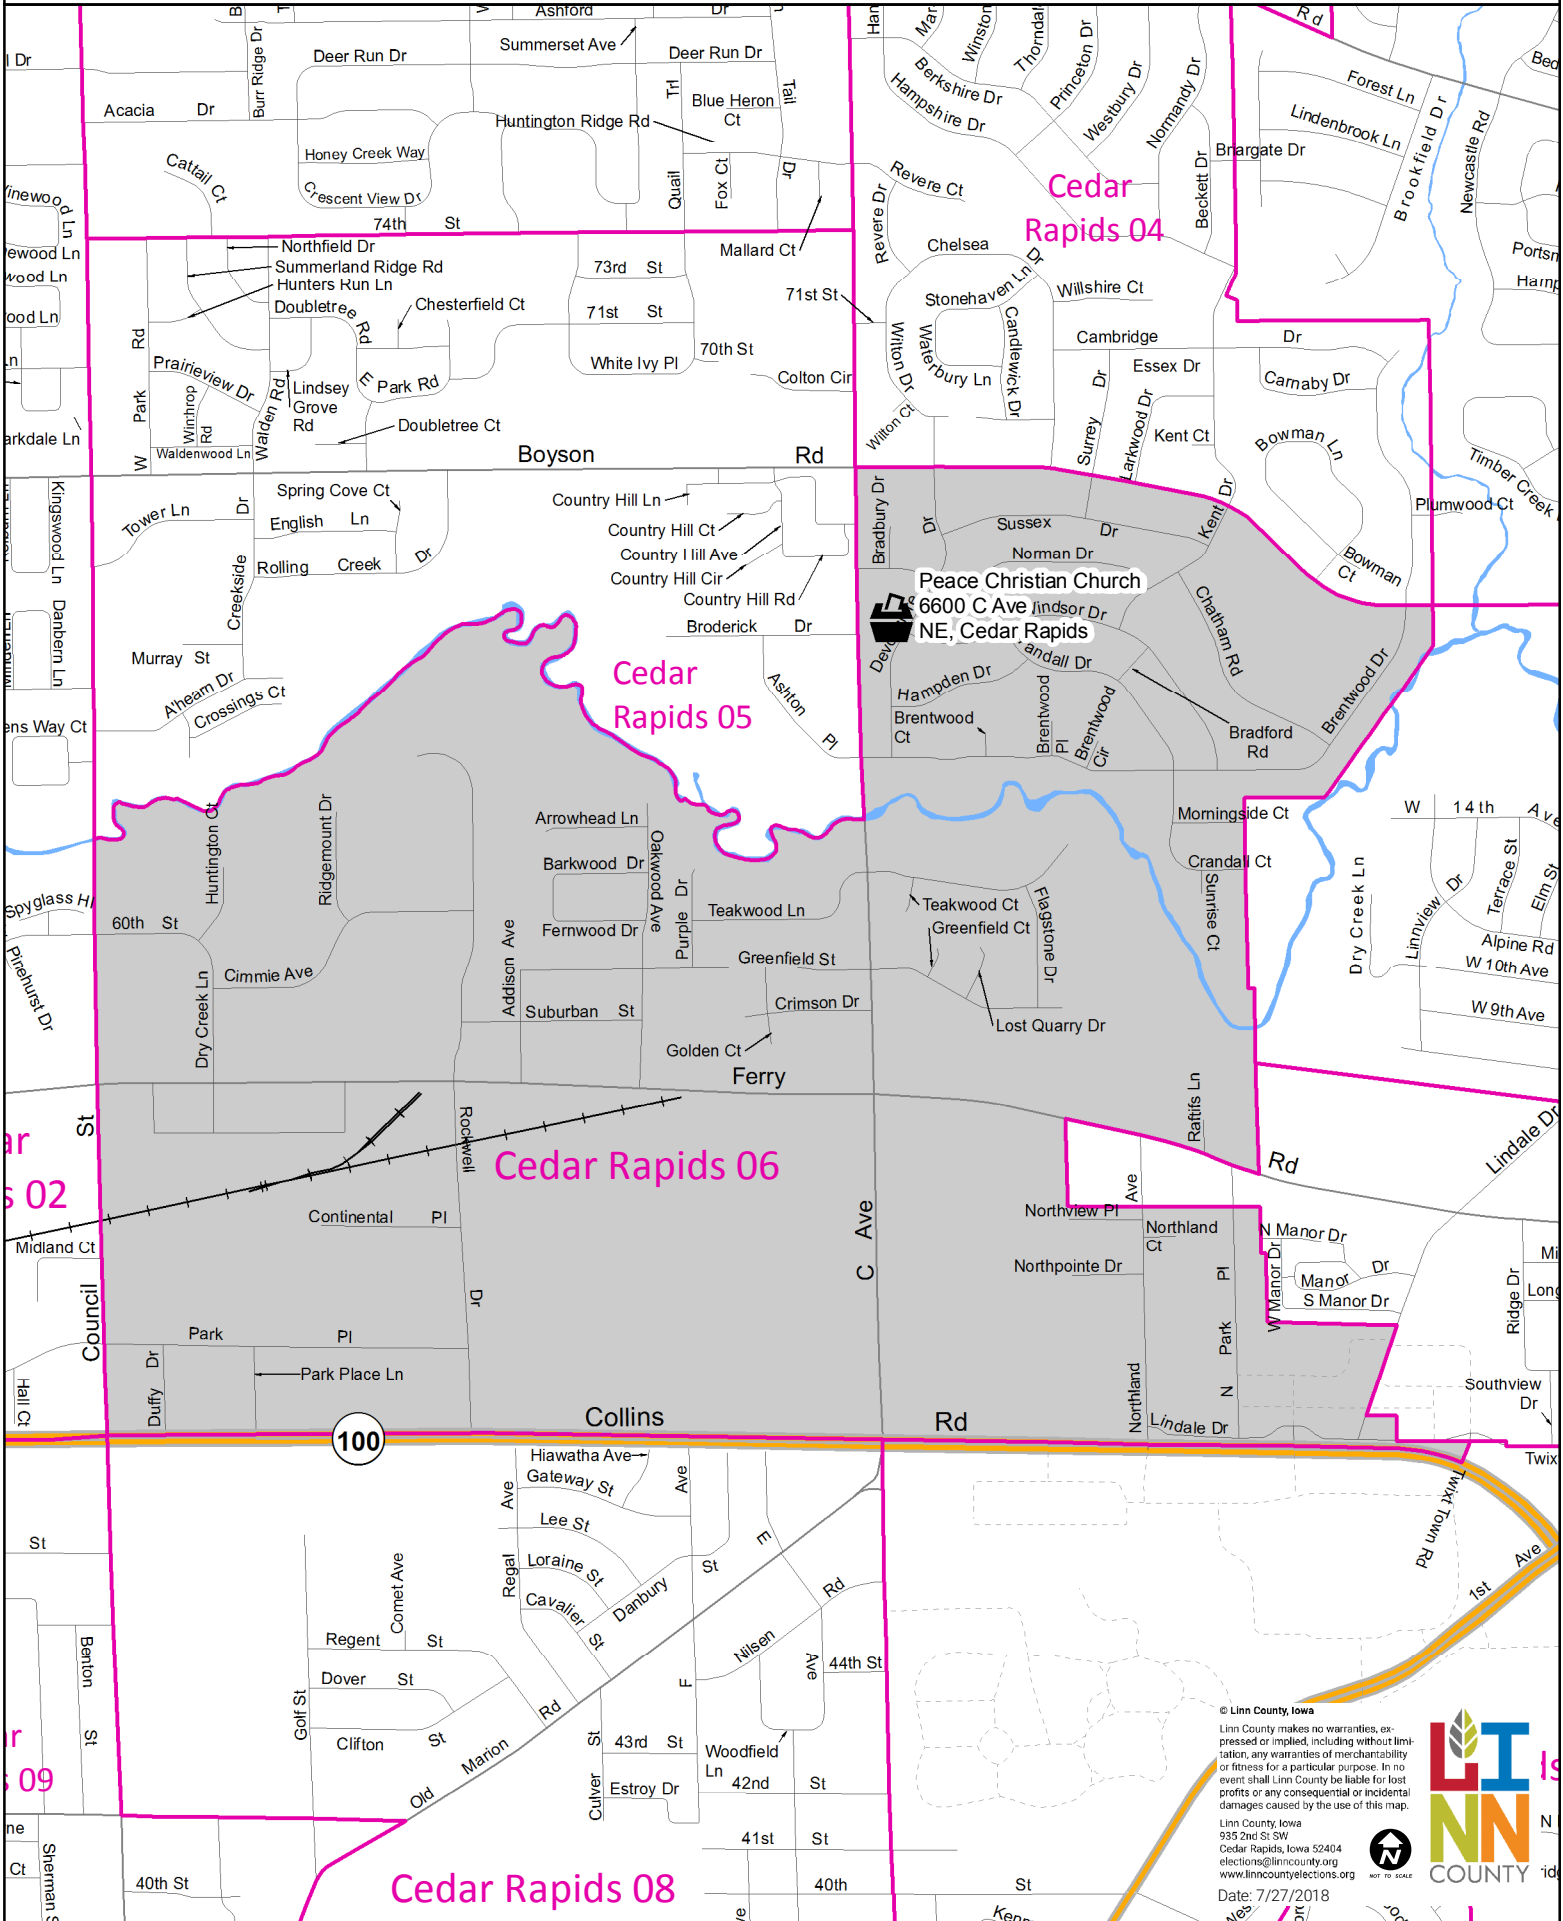

Cedar Rapids 06 Precinct

Polling Place  Precinct

Polling Place: Peace Christian Church, 6600 C Ave NE, Cedar Rapids

© Linn County, Iowa
Linn County makes no warranties, expressed or implied, including without limitation, any warranties of merchantability or fitness for a particular purpose. In no event shall Linn County be liable for lost profits or any consequential or incidental damages caused by the use of this map.
Linn County Iowa
935 2nd St SW
Cedar Rapids, Iowa 52404
elections@linncounty.org
www.linncountyelections.org
Date: 7/27/2018