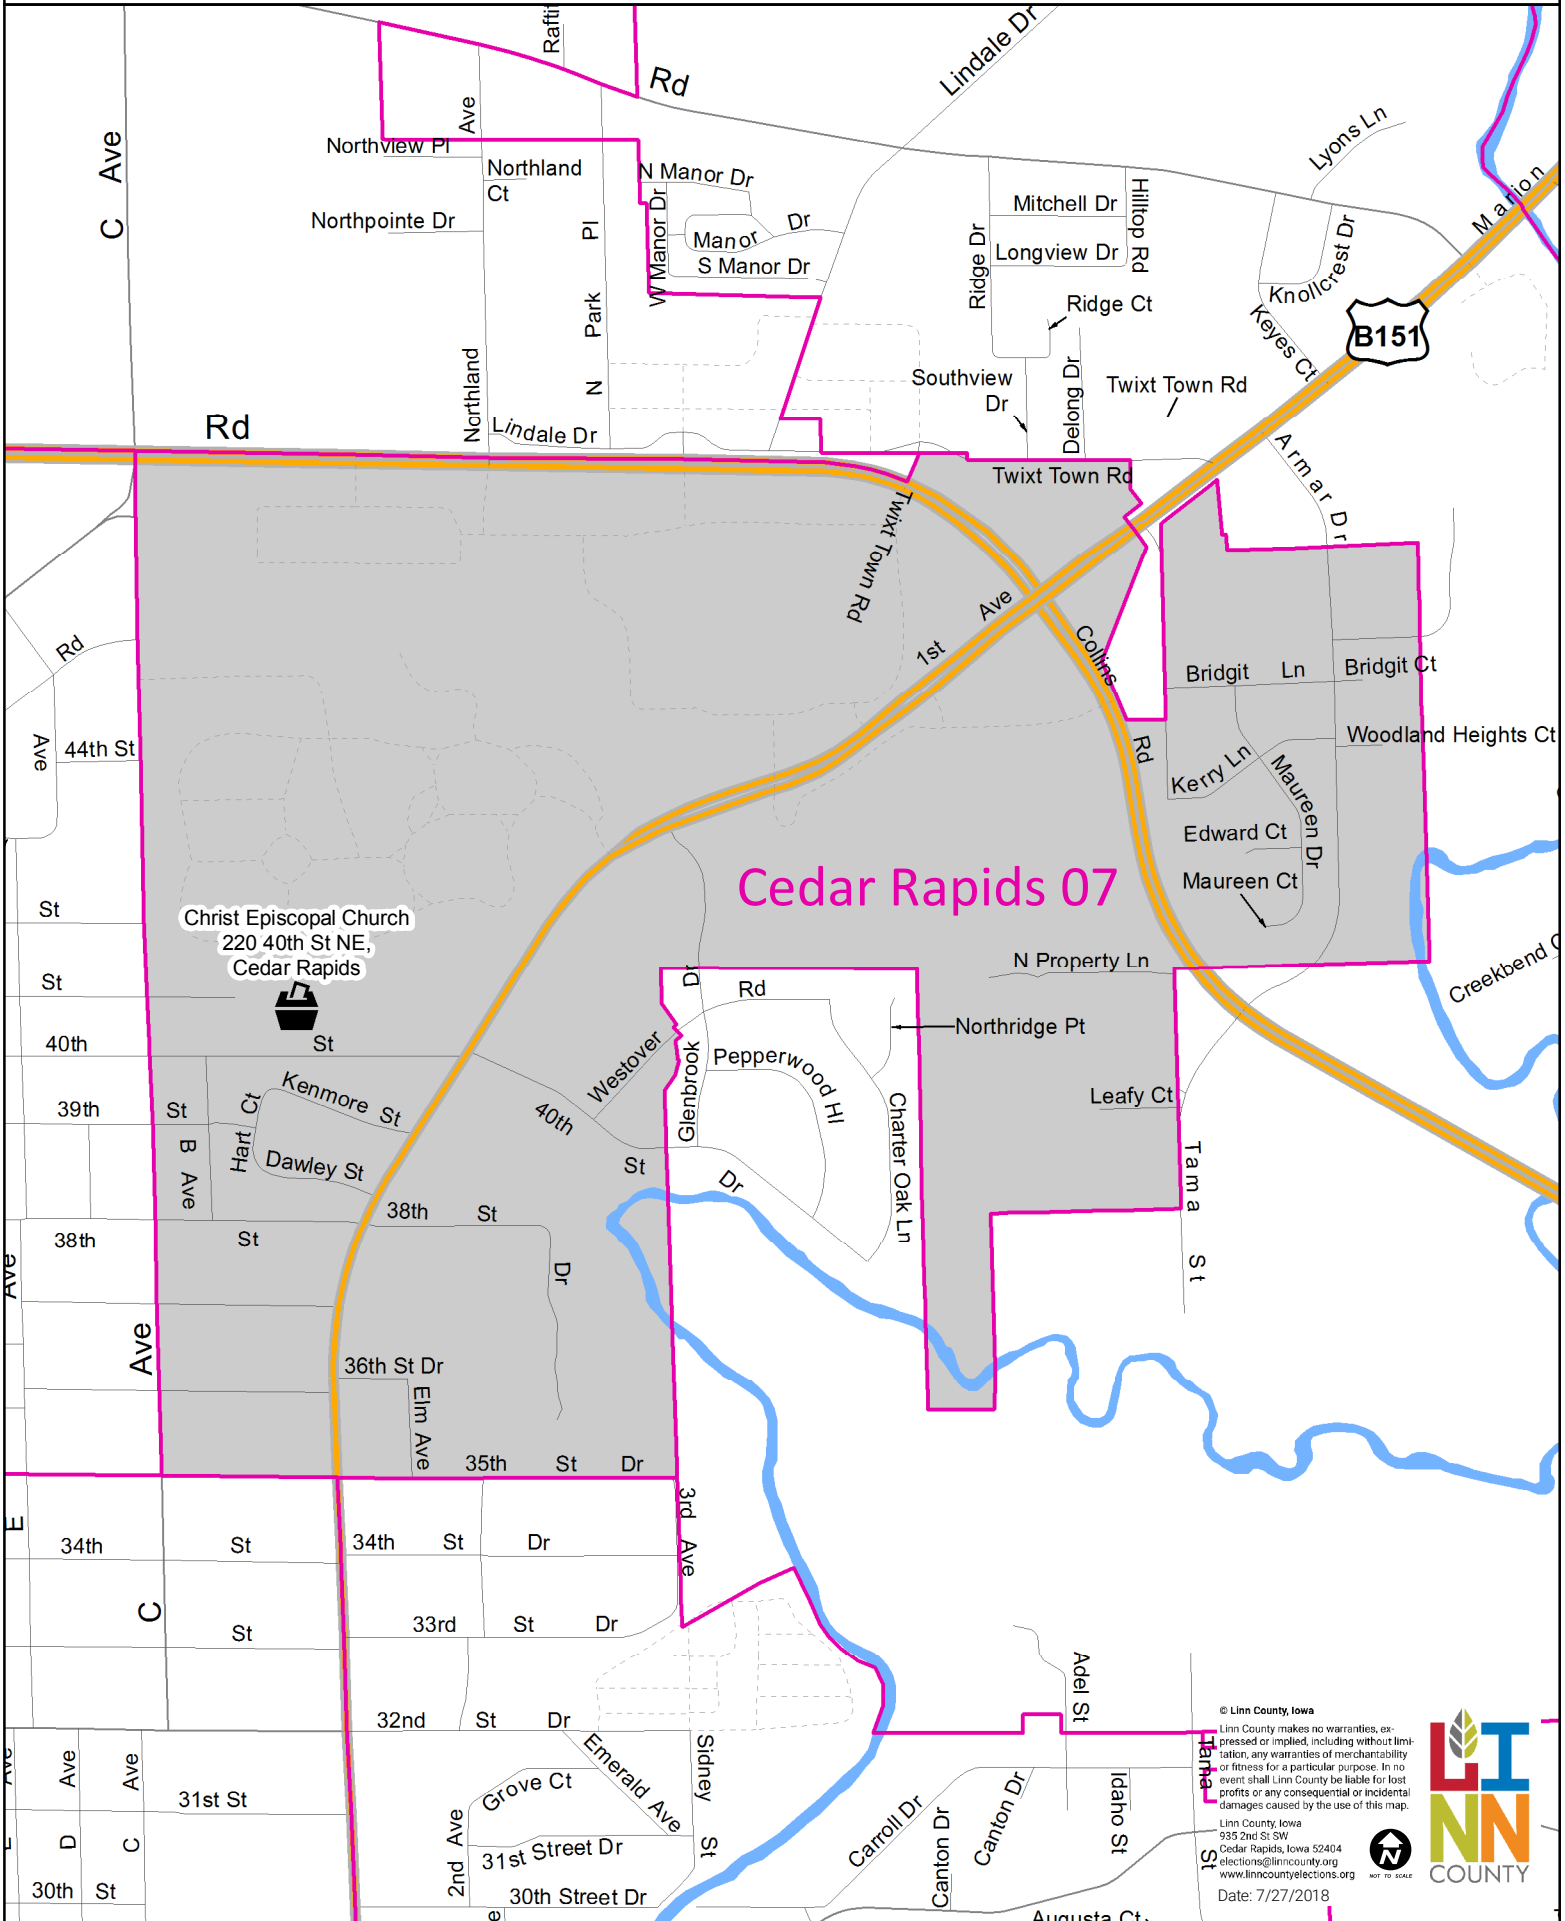

Cedar Rapids 07 Precinct

Polling Place: Christ Episcopal Church, 220 40th St NE, Cedar Rapids

Polling Place

Precinct