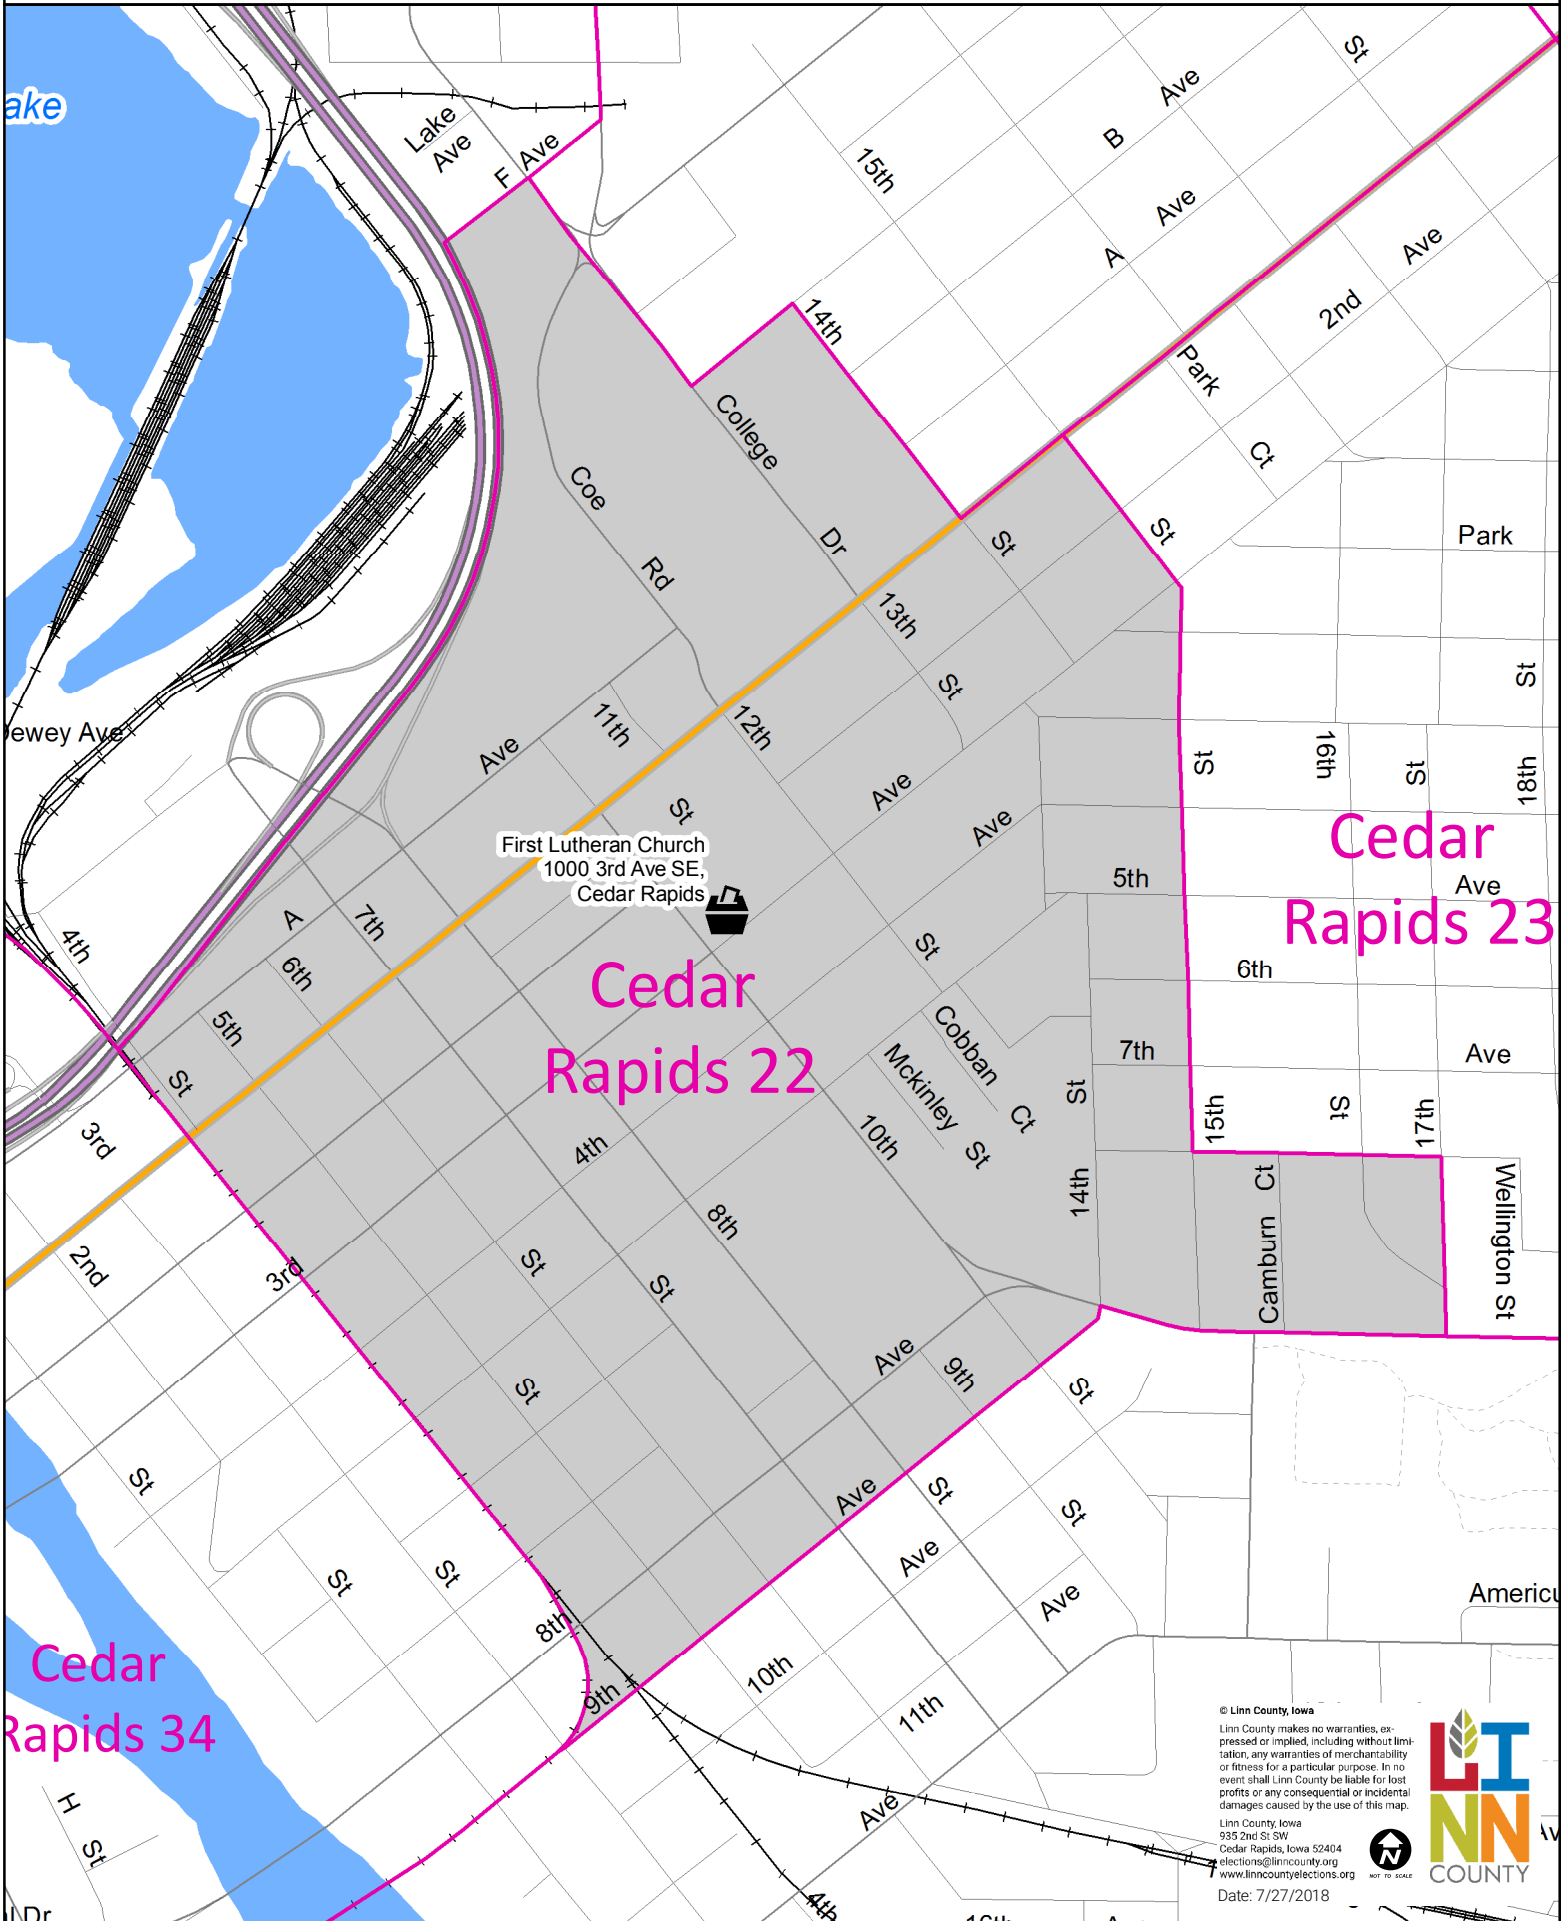

Cedar Rapids 22 Precinct

Polling Place: First Lutheran Church, 1000 3rd Ave SE, Cedar Rapids

Polling Place

Precinct

NOT TO SCALE