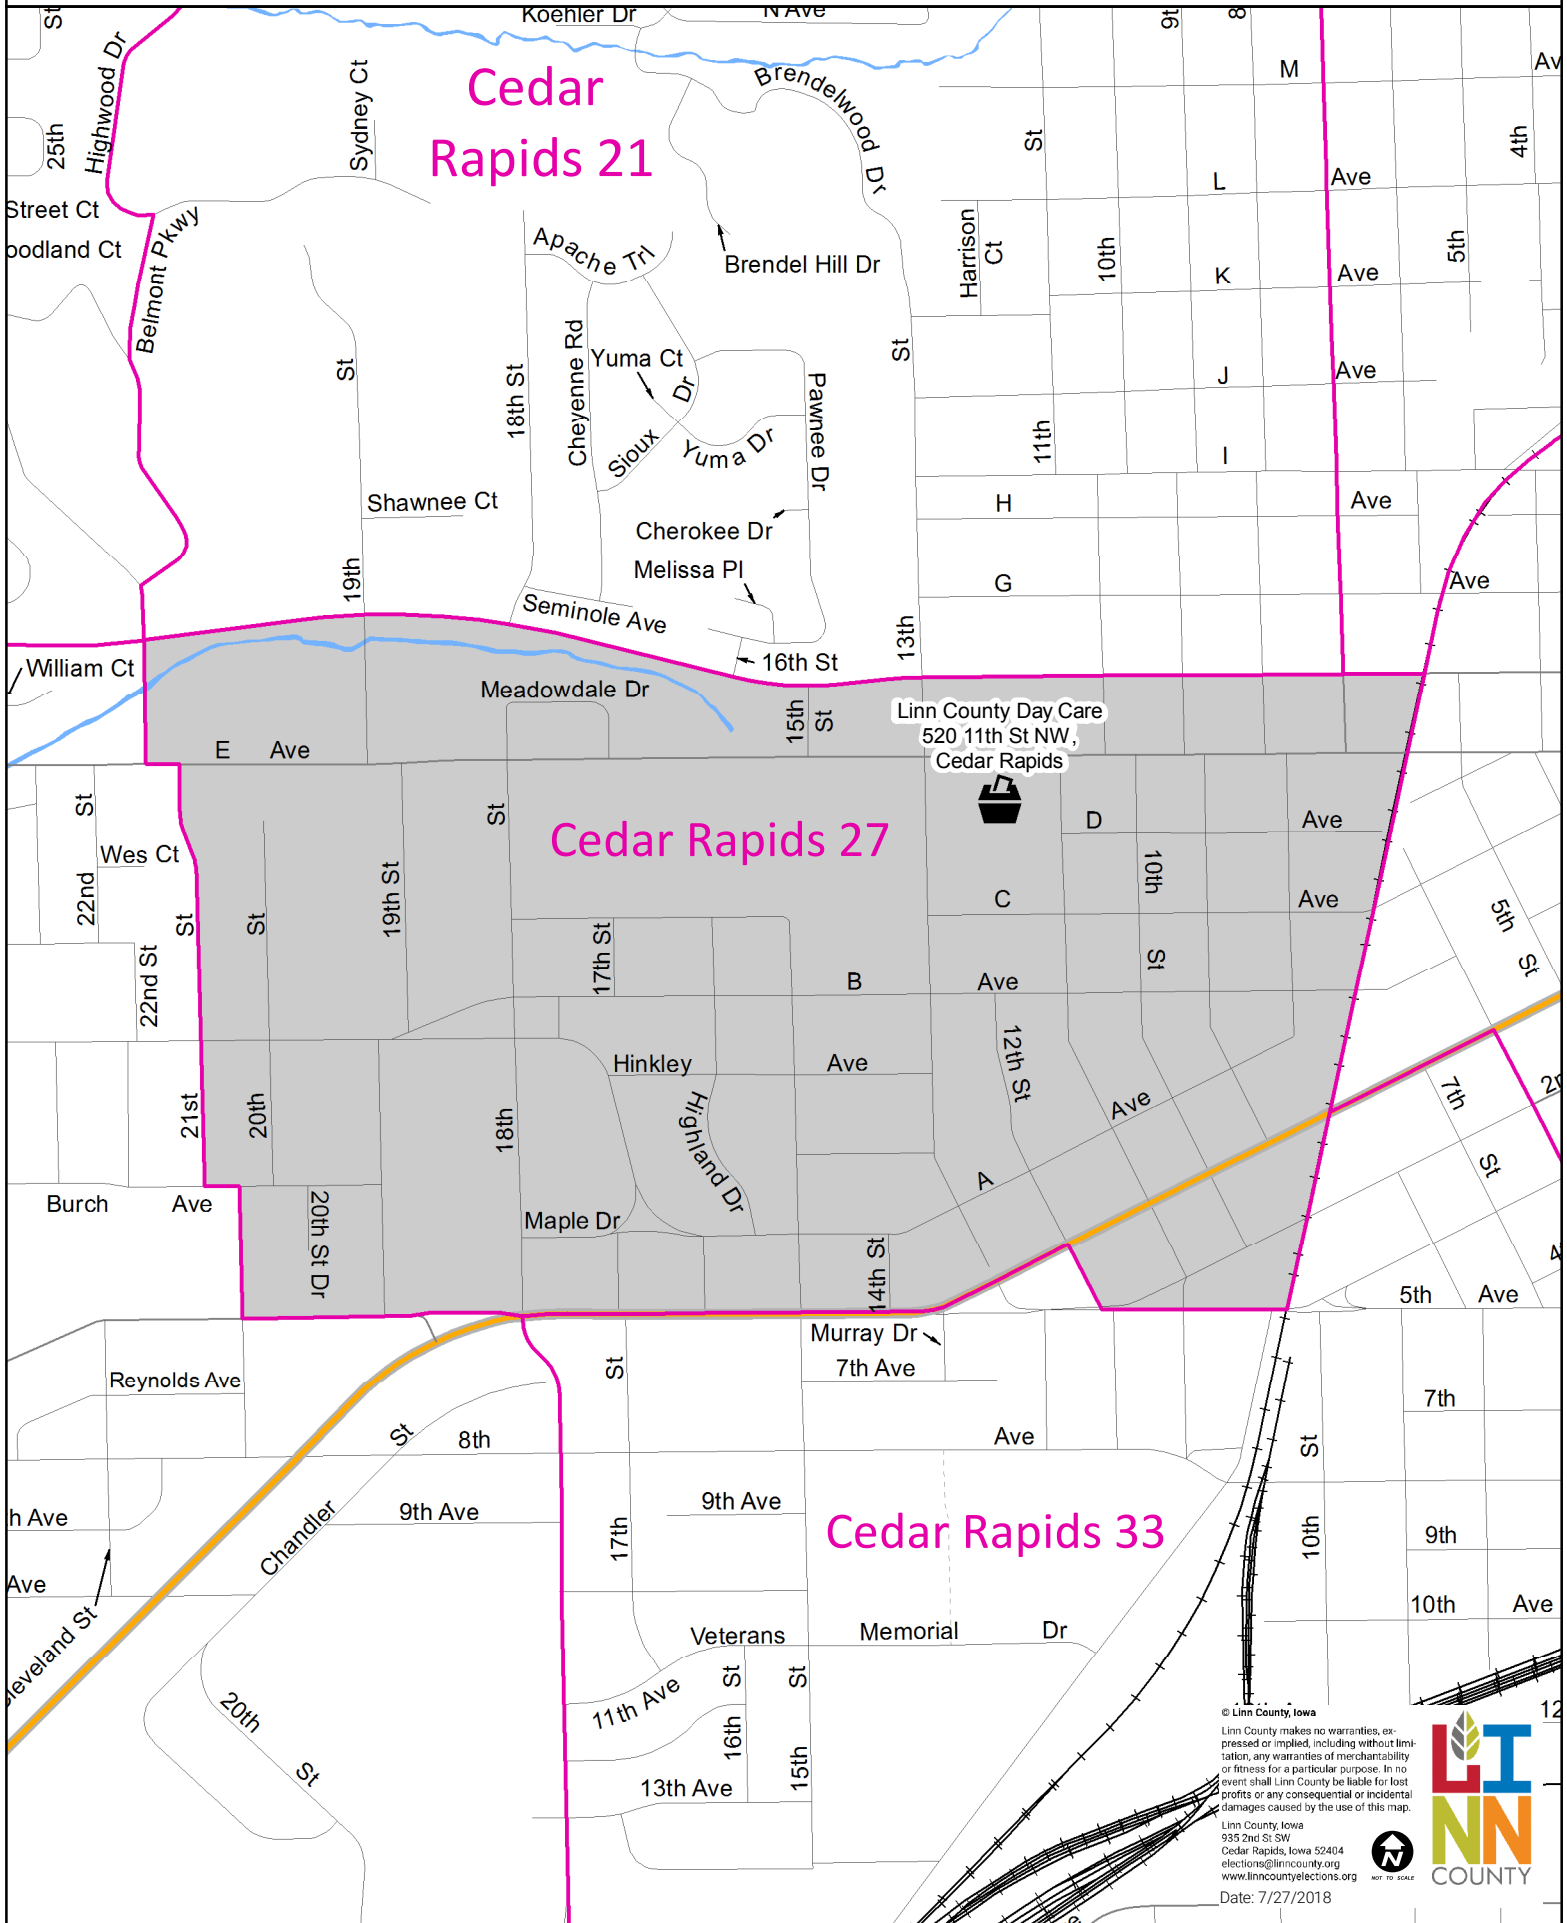

Cedar Rapids 27 Precinct

Polling Place: Linn County Day Care, 520 11th St NW, Cedar Rapids

Polling Place

Precinct