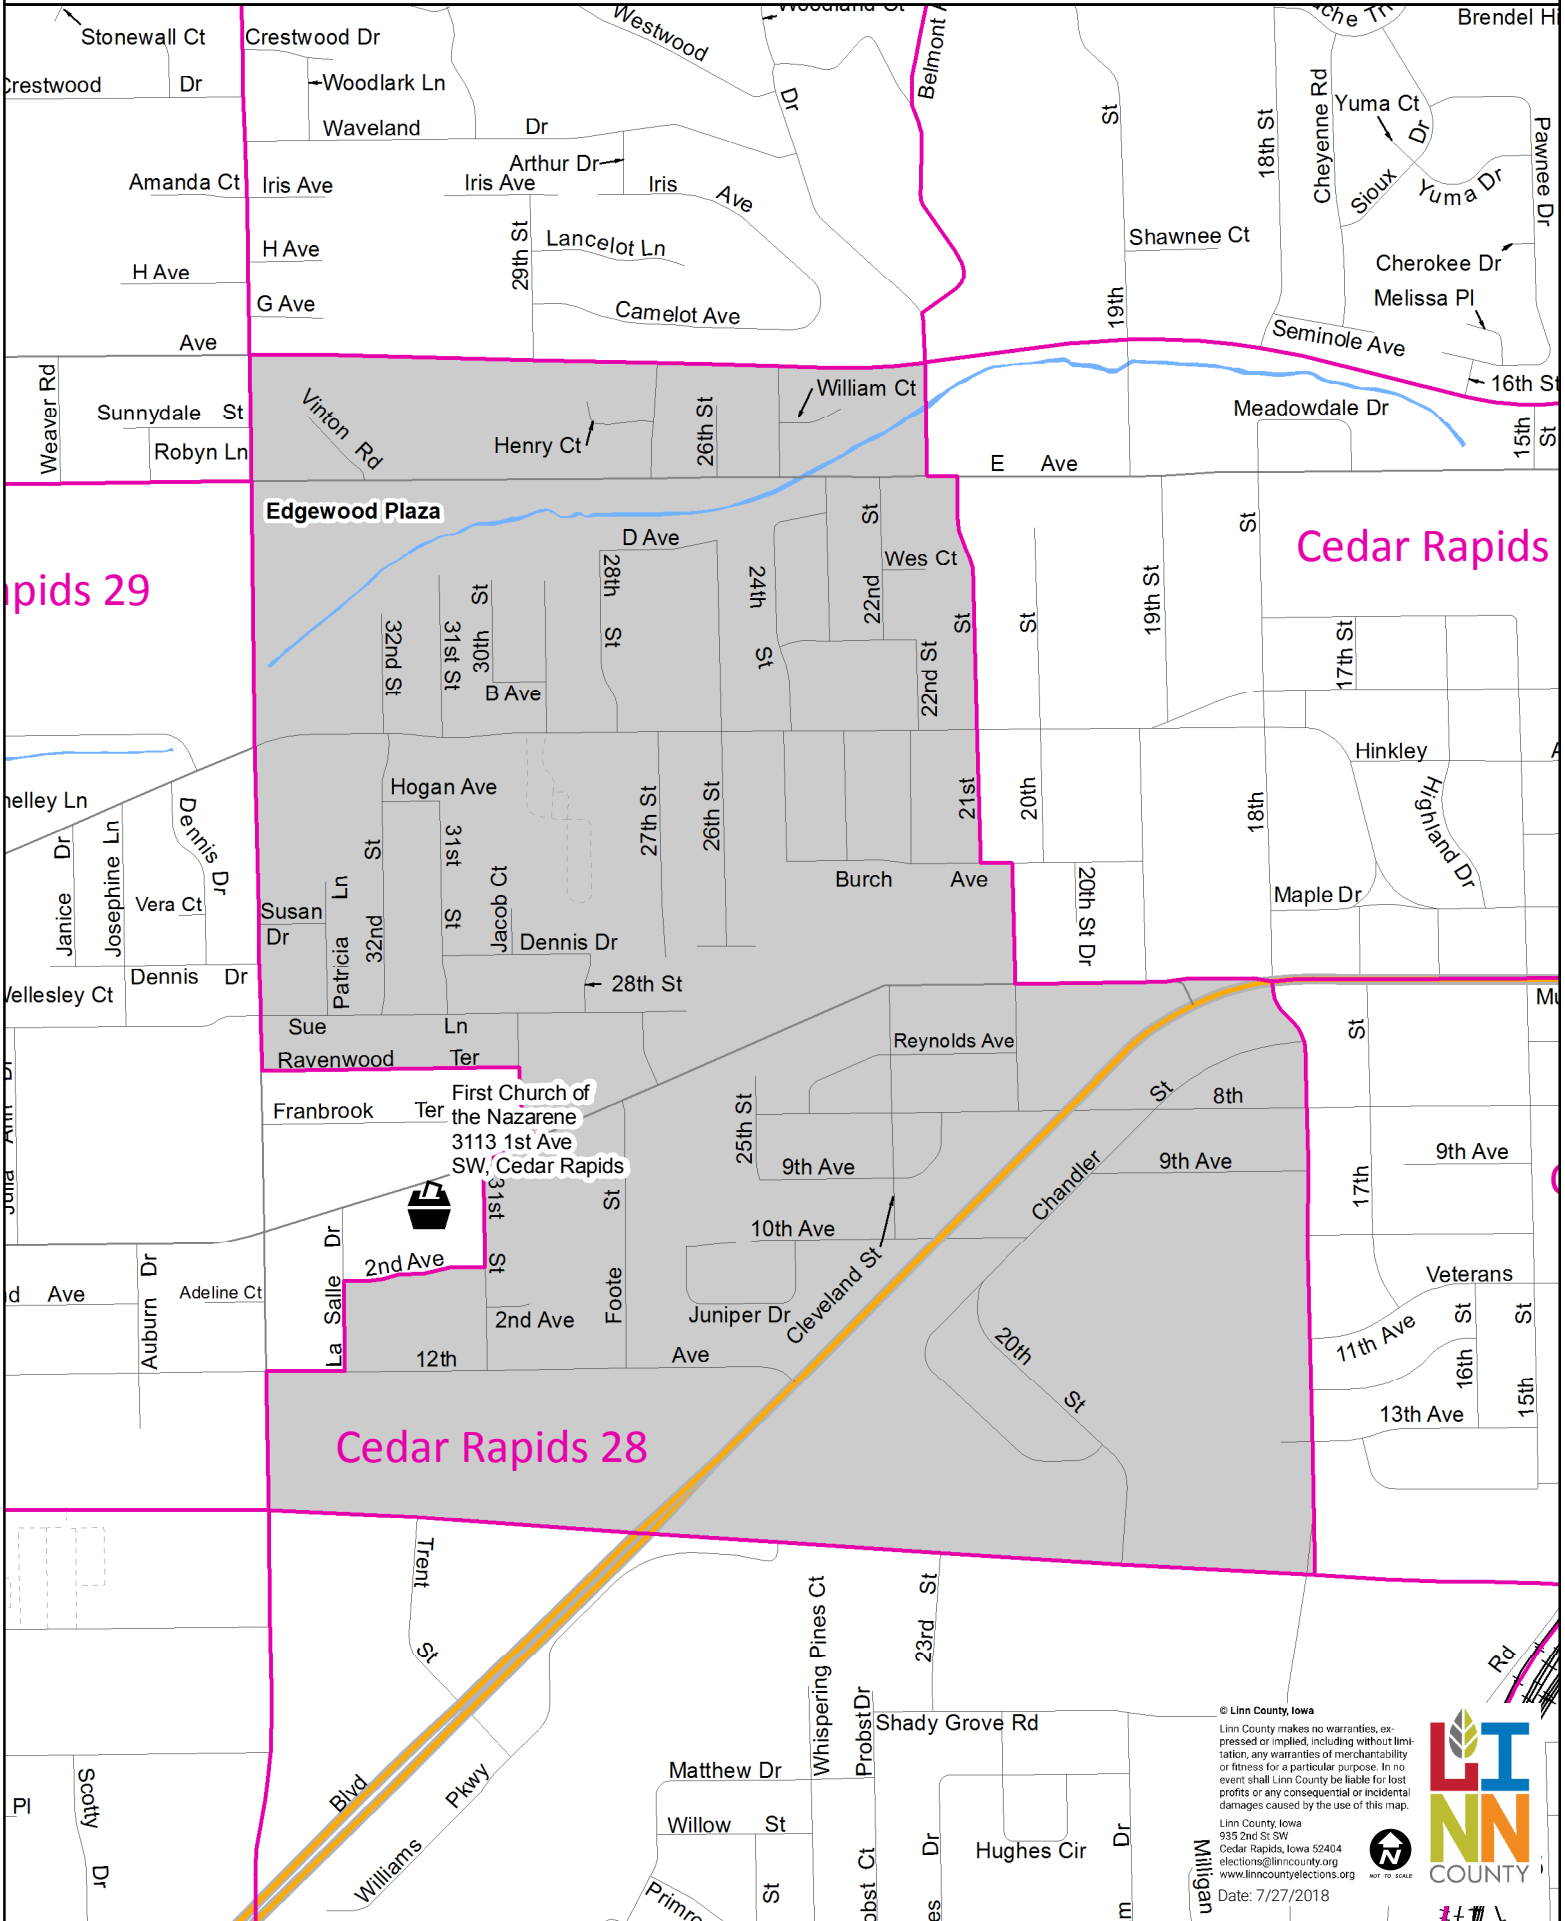

Cedar Rapids 28 Precinct

Polling Place: First Church of the Nazarene, 3113 1st Ave SW, Cedar Rapids

Polling Place

Precinct