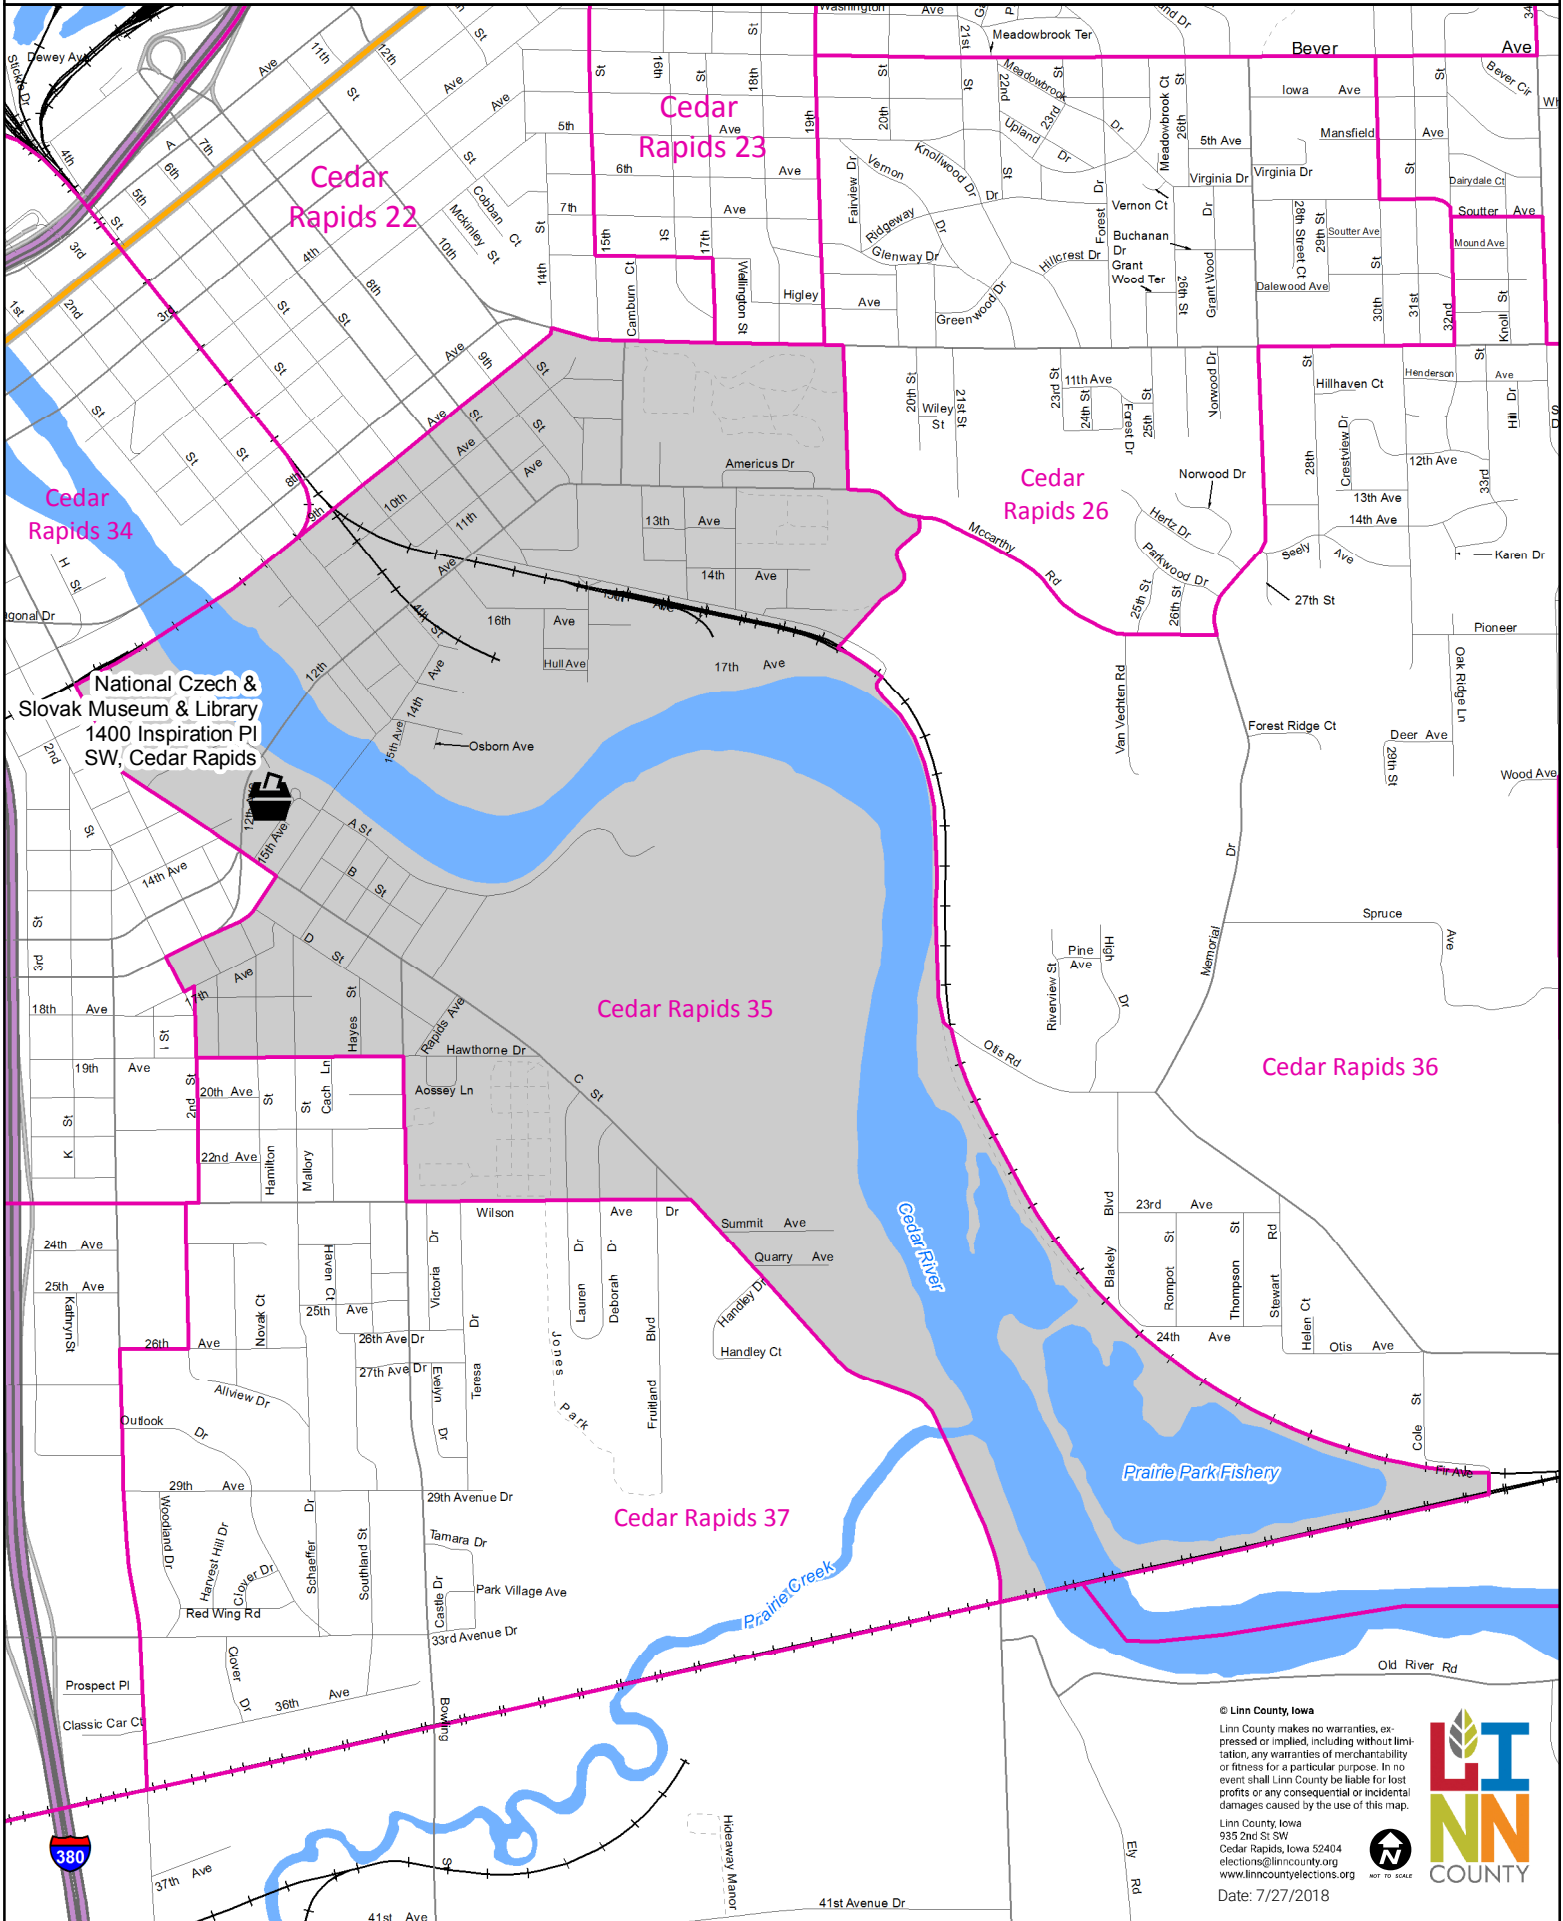

Cedar Rapids 35 Precinct

Polling Place

Precinct

Polling Place: National Czech & Slovak Museum & Library, 1400 Inspiration Pl SW, Cedar Rapids

© Linn County, Iowa
Linn County makes no warranties, expressed or implied, including without limitation, any warranties of merchantability or fitness for a particular purpose. In no event shall Linn County be liable for lost profits or any consequential or incidental damages caused by the use of this map.
Linn County Iowa
935 2nd St SW
Cedar Rapids, Iowa 52404
elections@linncounty.org
www.linncountyelections.org
Date: 7/27/2018