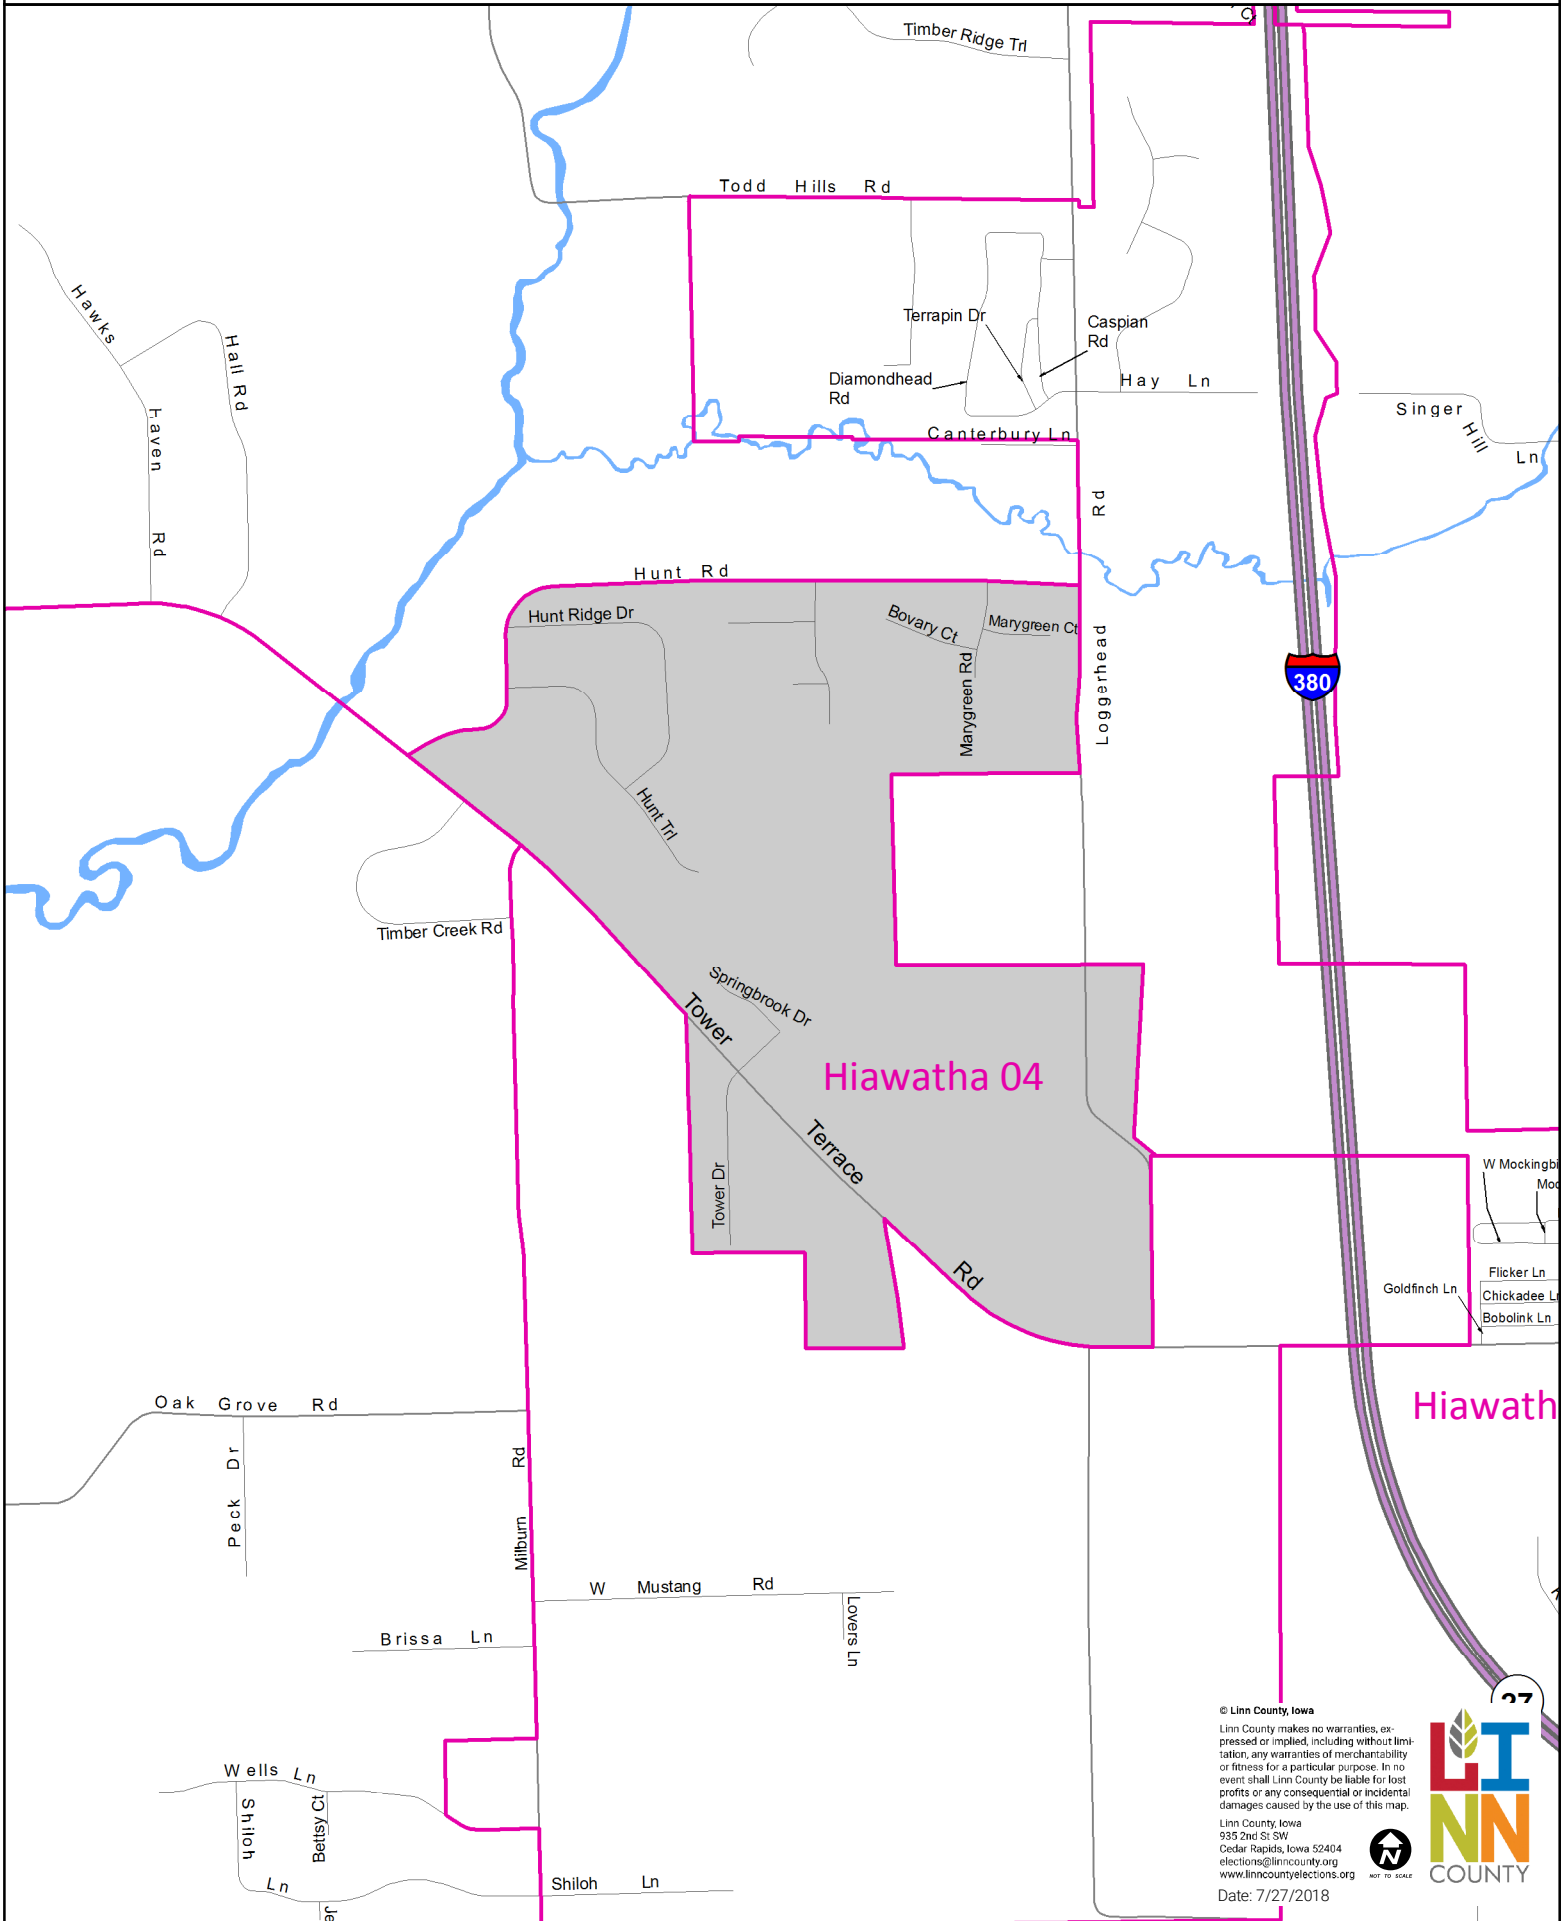

Hiawatha 04 Precinct

Polling Place: King of Kings Lutheran Church, 3275 N Center Point Rd, Cedar Rapids

Polling Place

Precinct

27