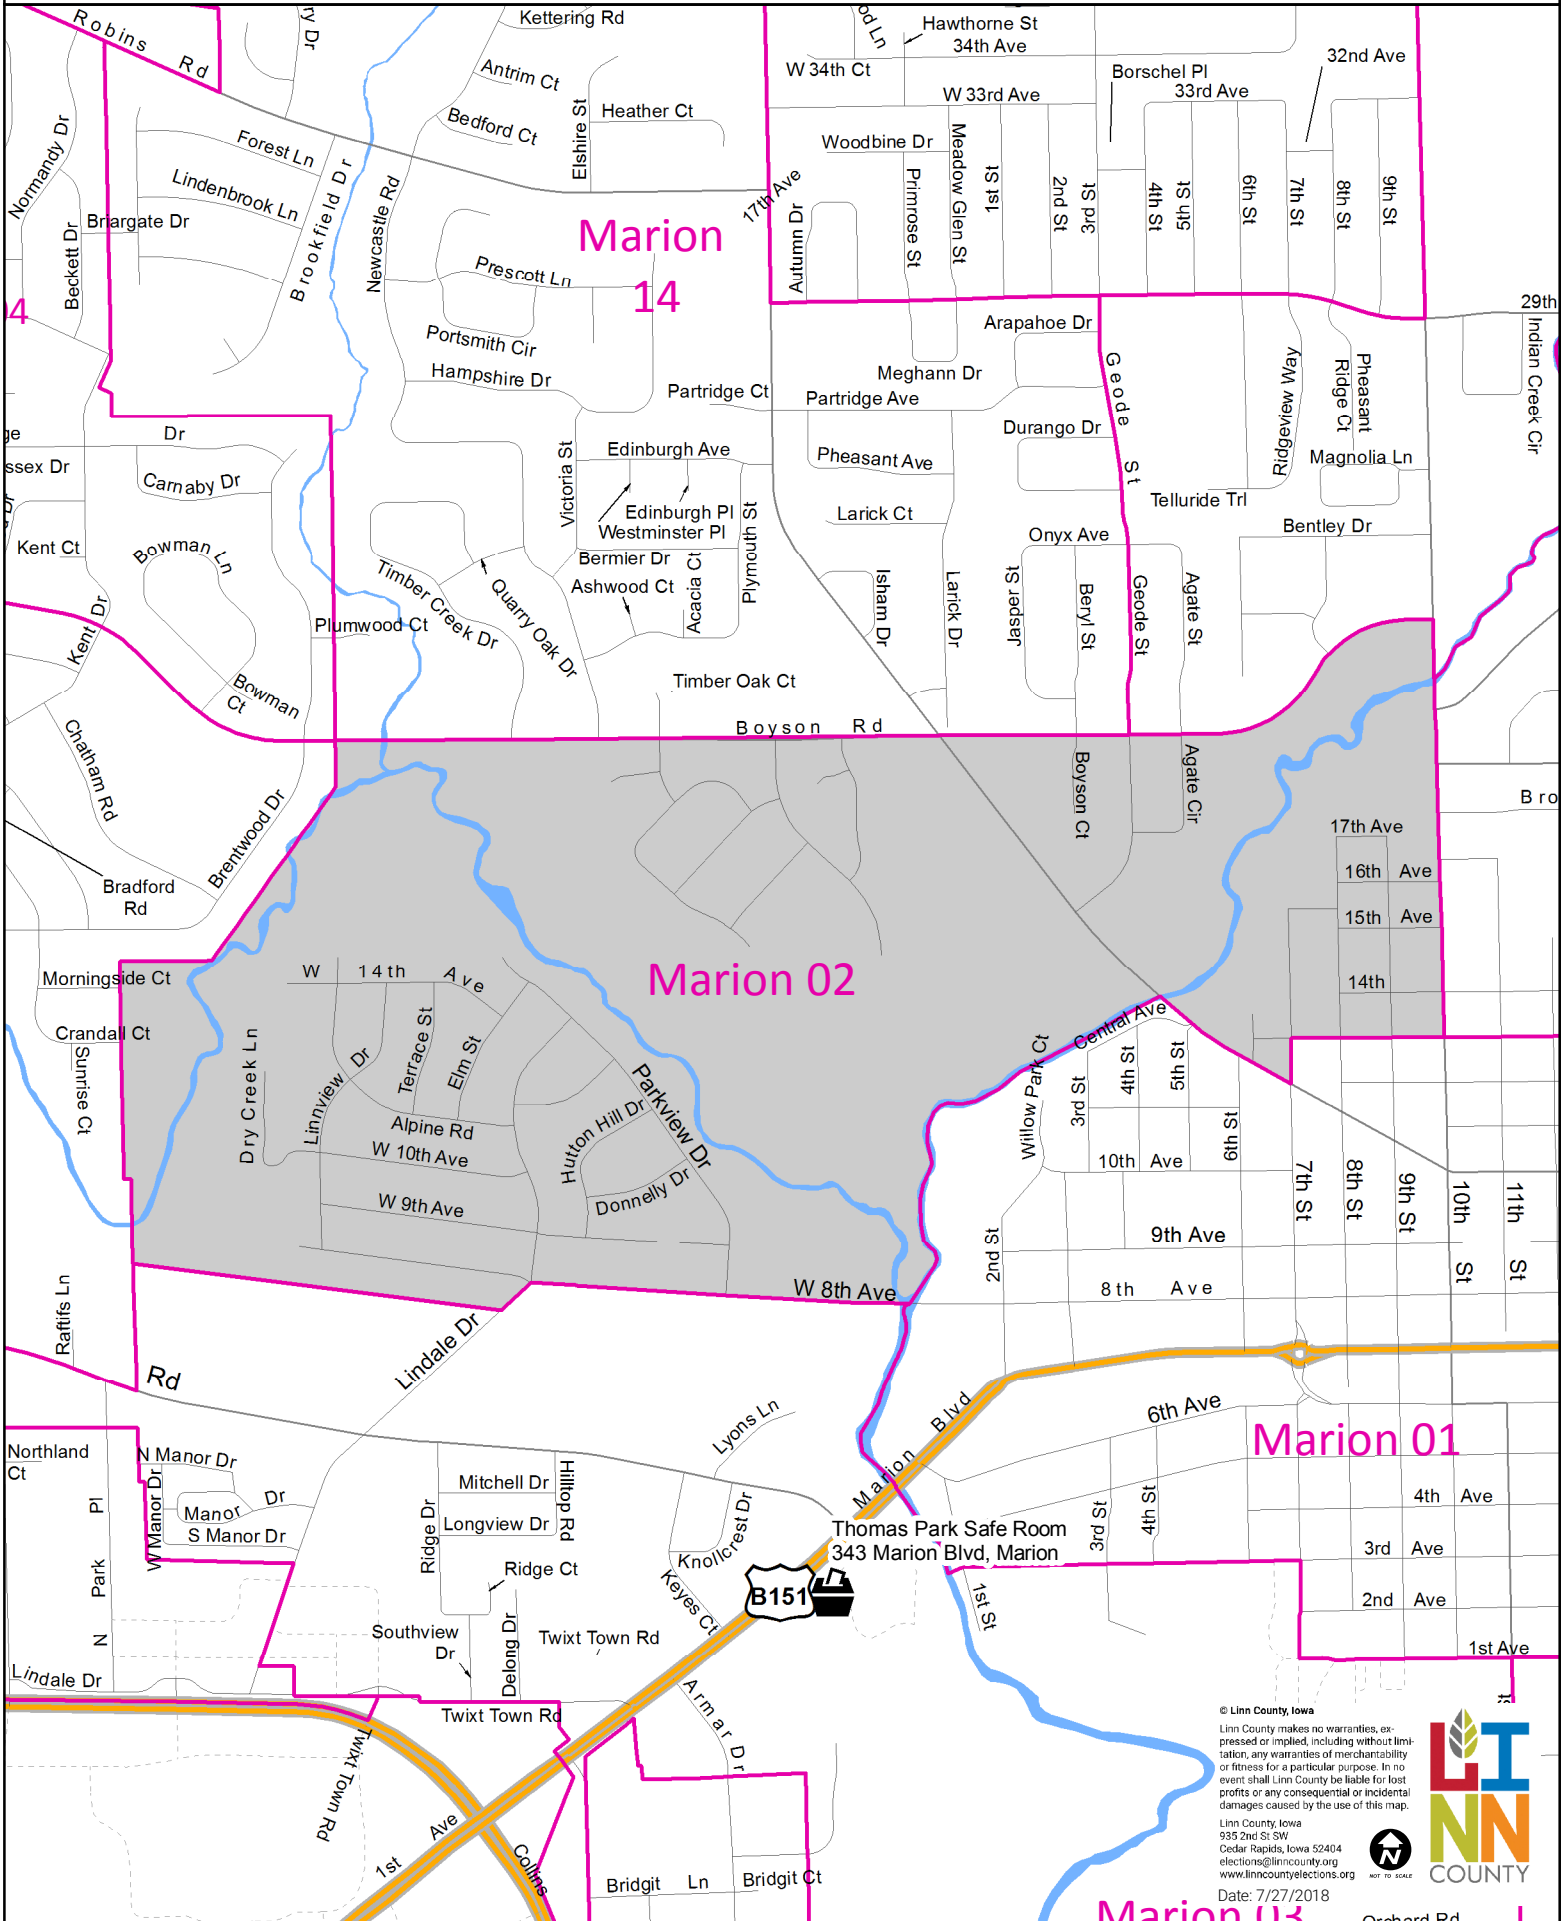

Marion 02 Precinct

Polling Place: Thomas Park Safe Room, 343 Marion Blvd, Marion

Polling Place

Precinct