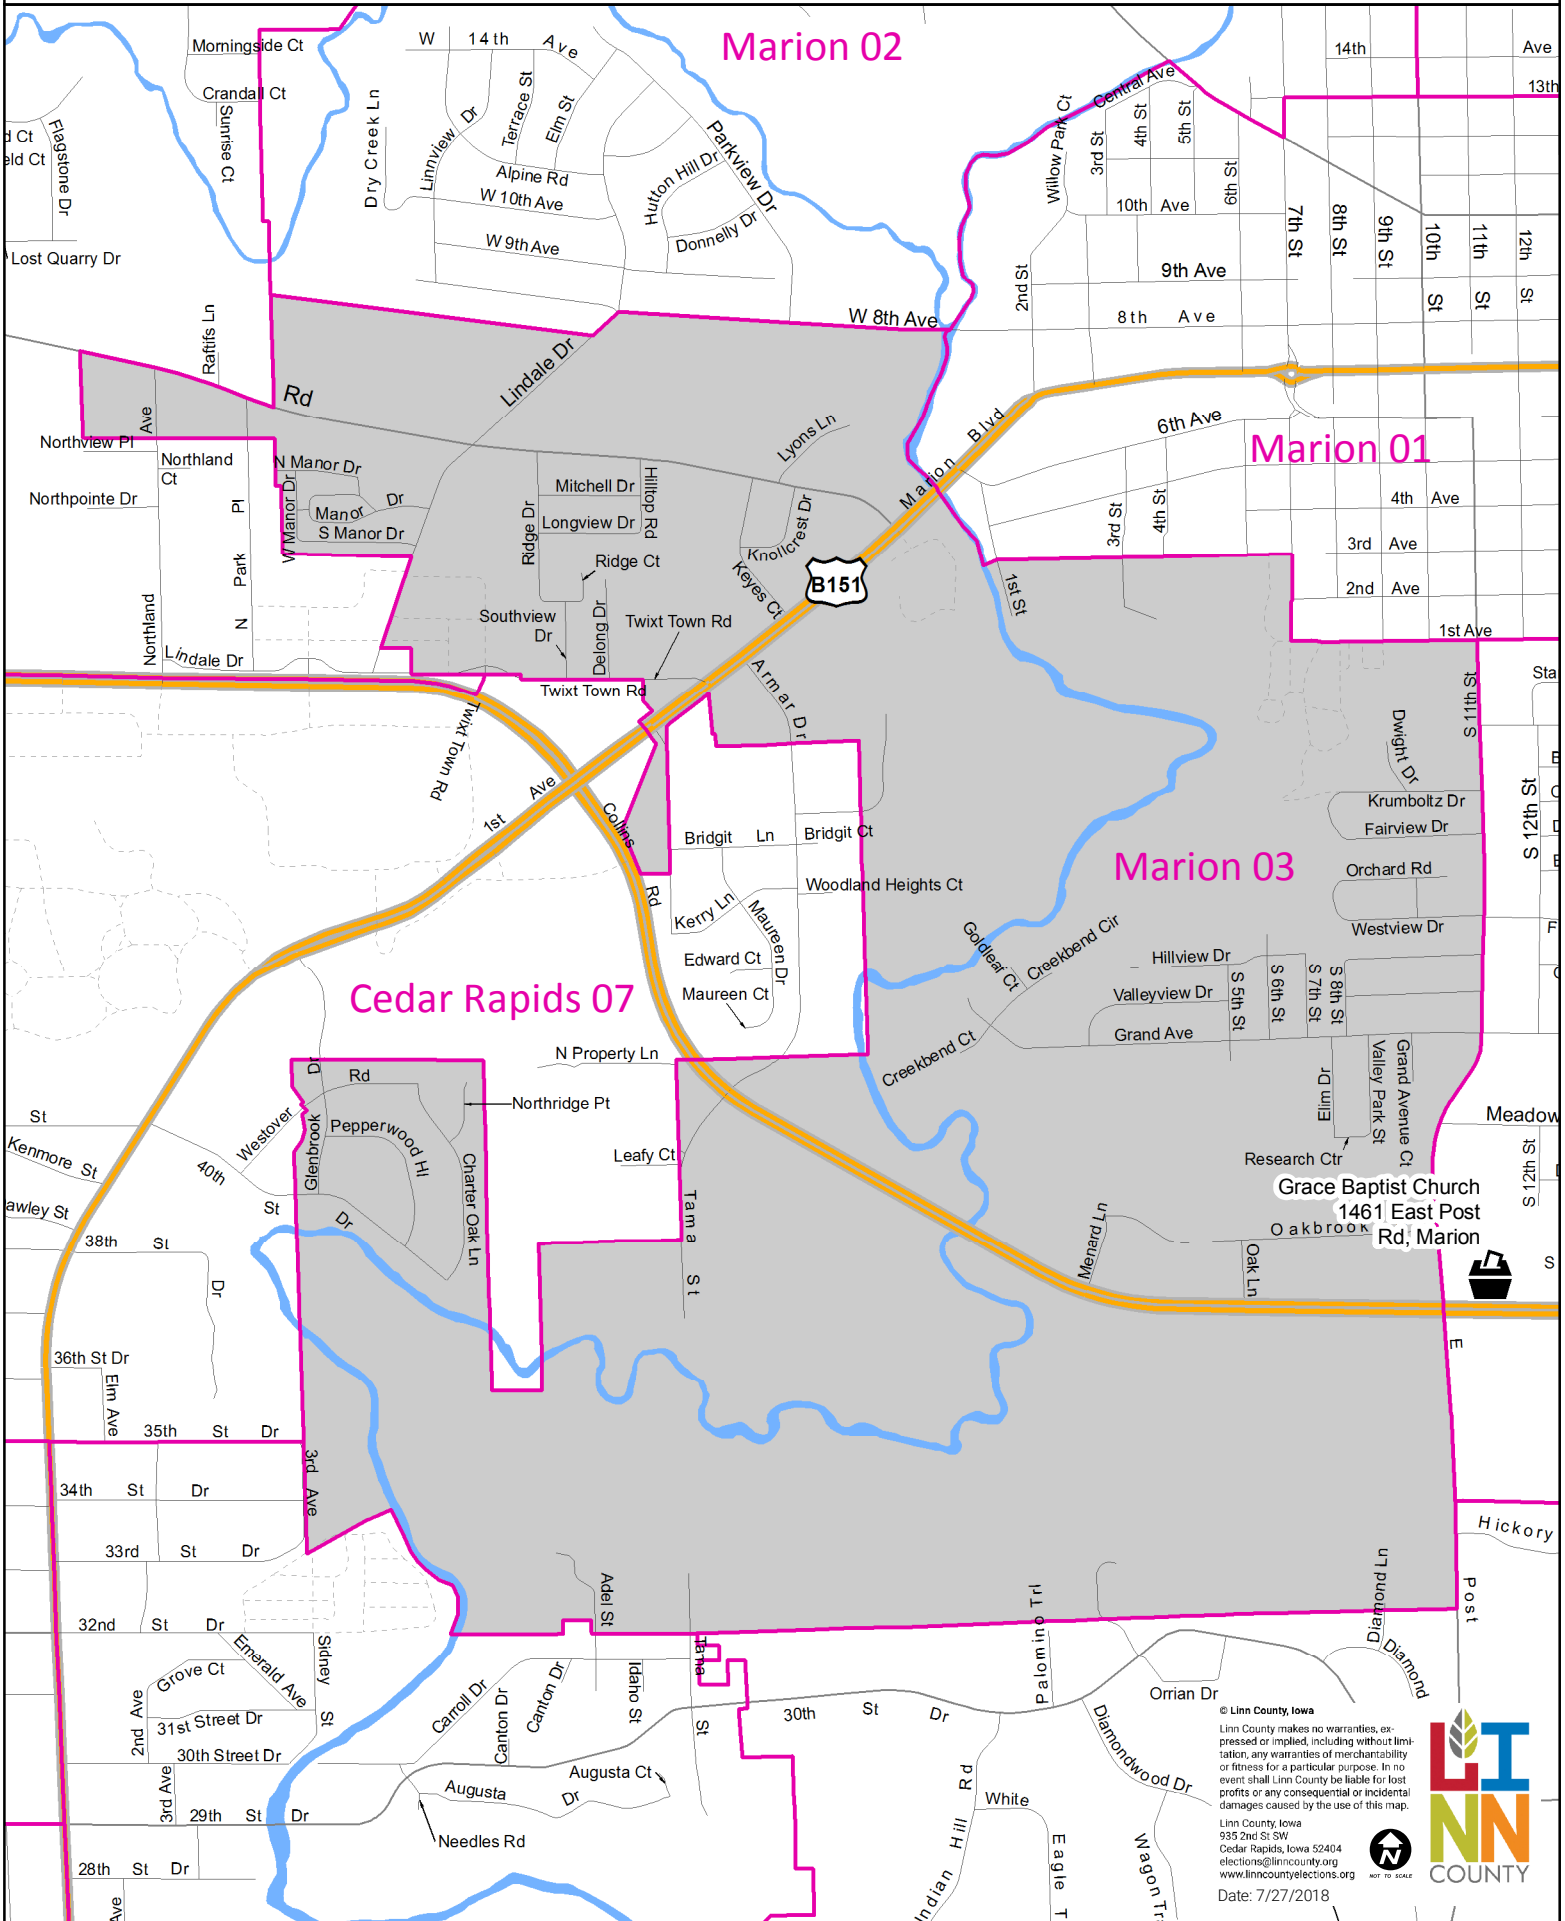

Marion 03 Precinct

Polling Place: Grace Baptist Church, 1461 East Post Rd, Marion

Polling Place

Precinct