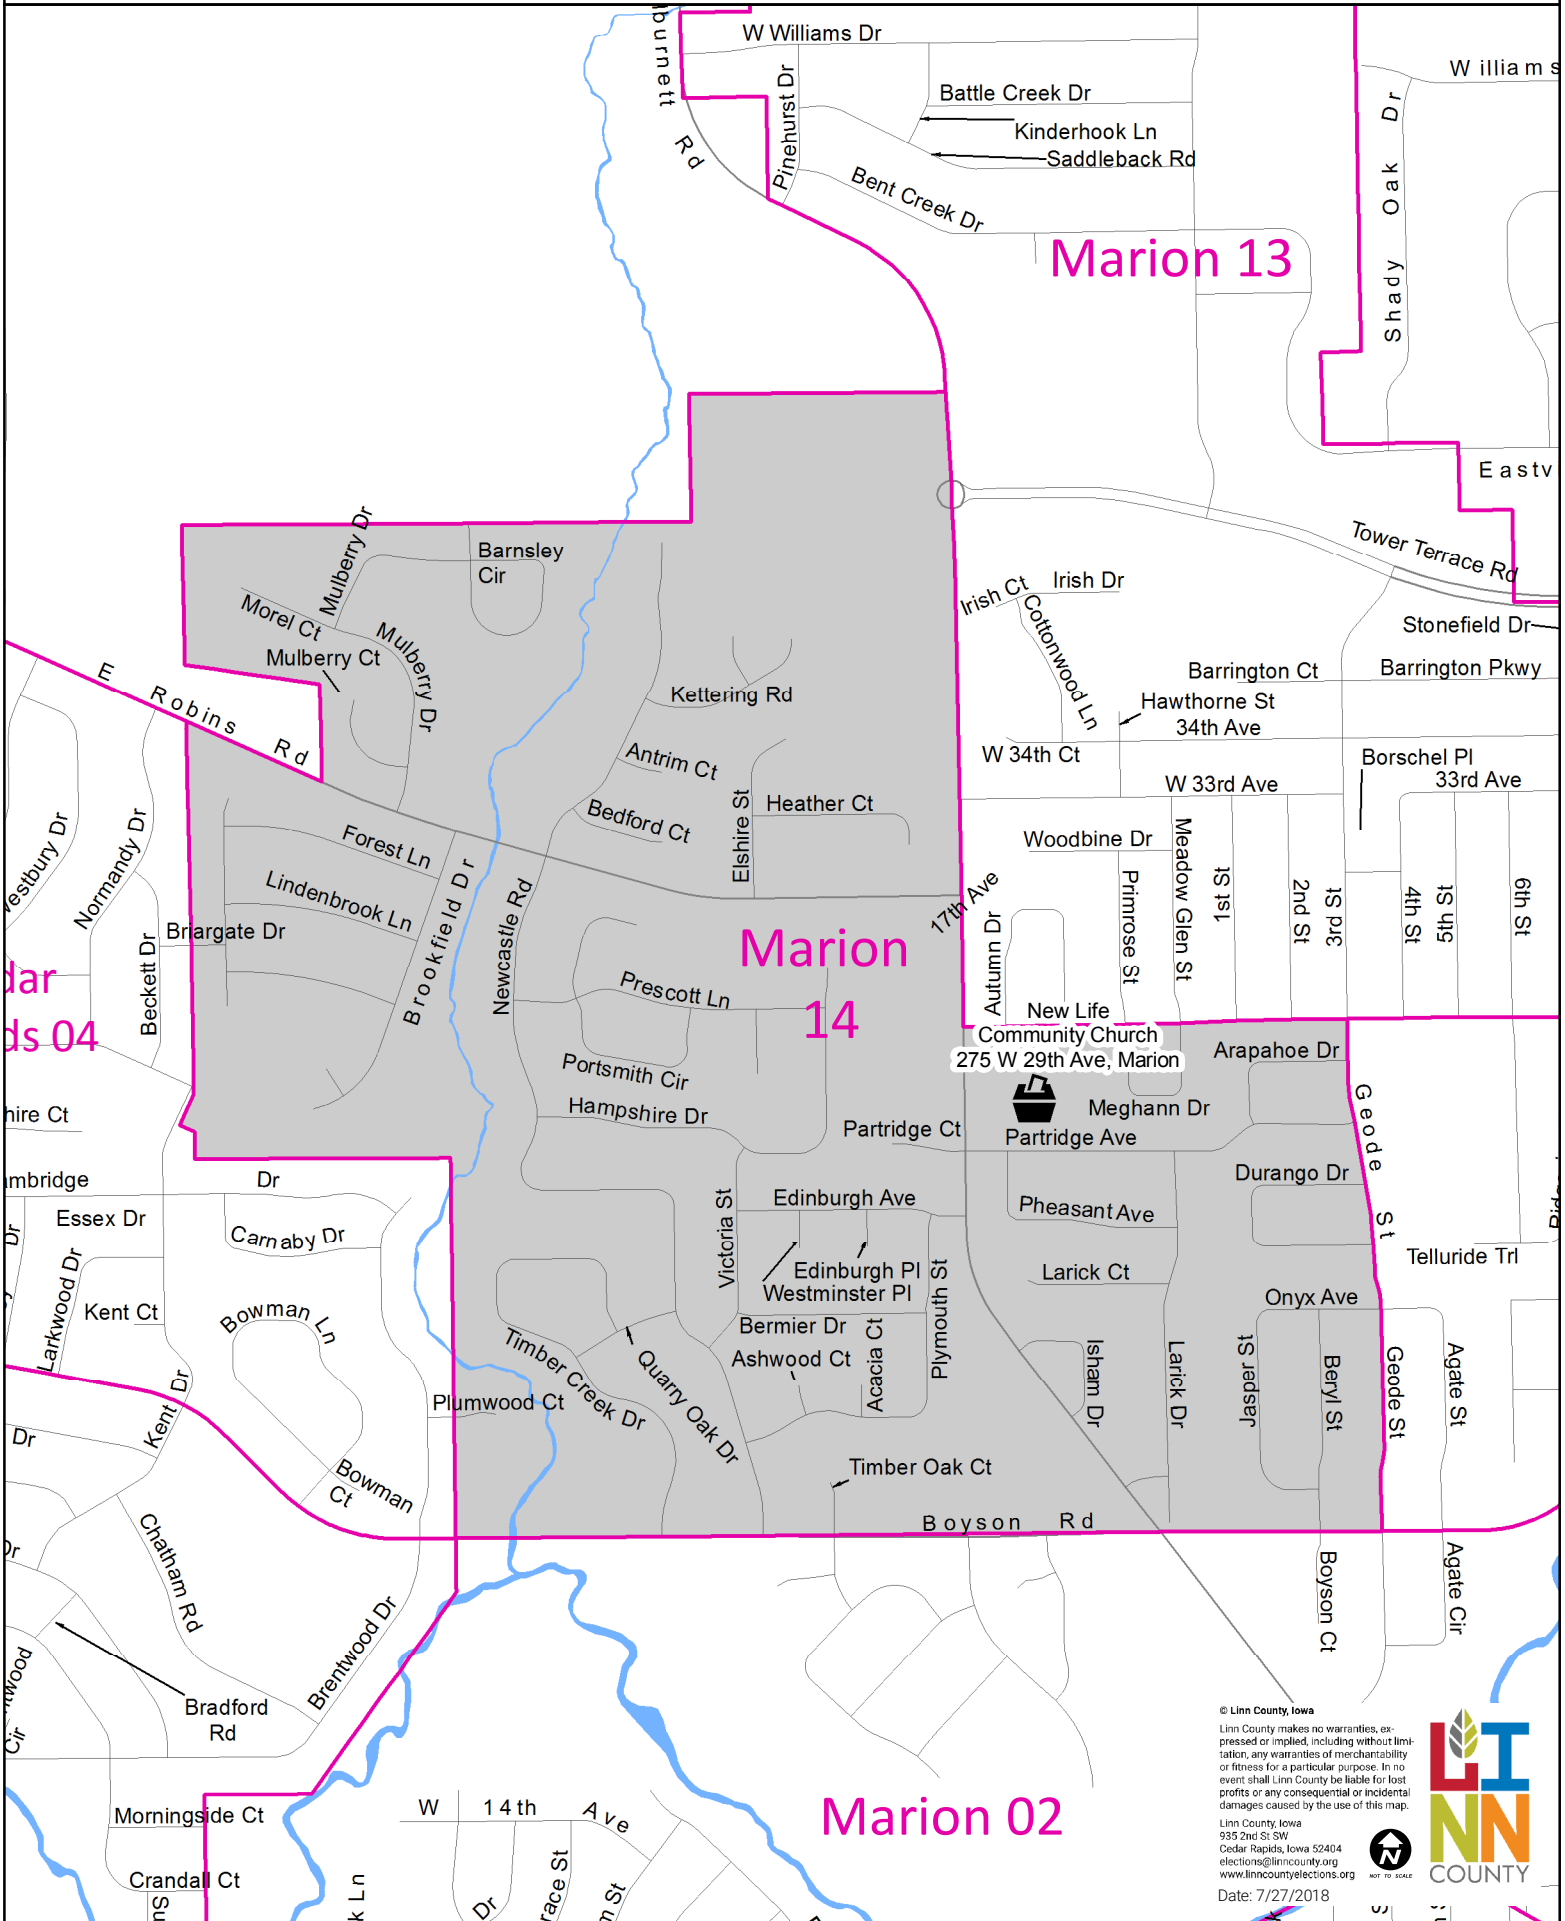

Marion 14 Precinct

Polling Place: New Life Community Church, 275 W 29th Ave, Marion

Polling Place

Precinct