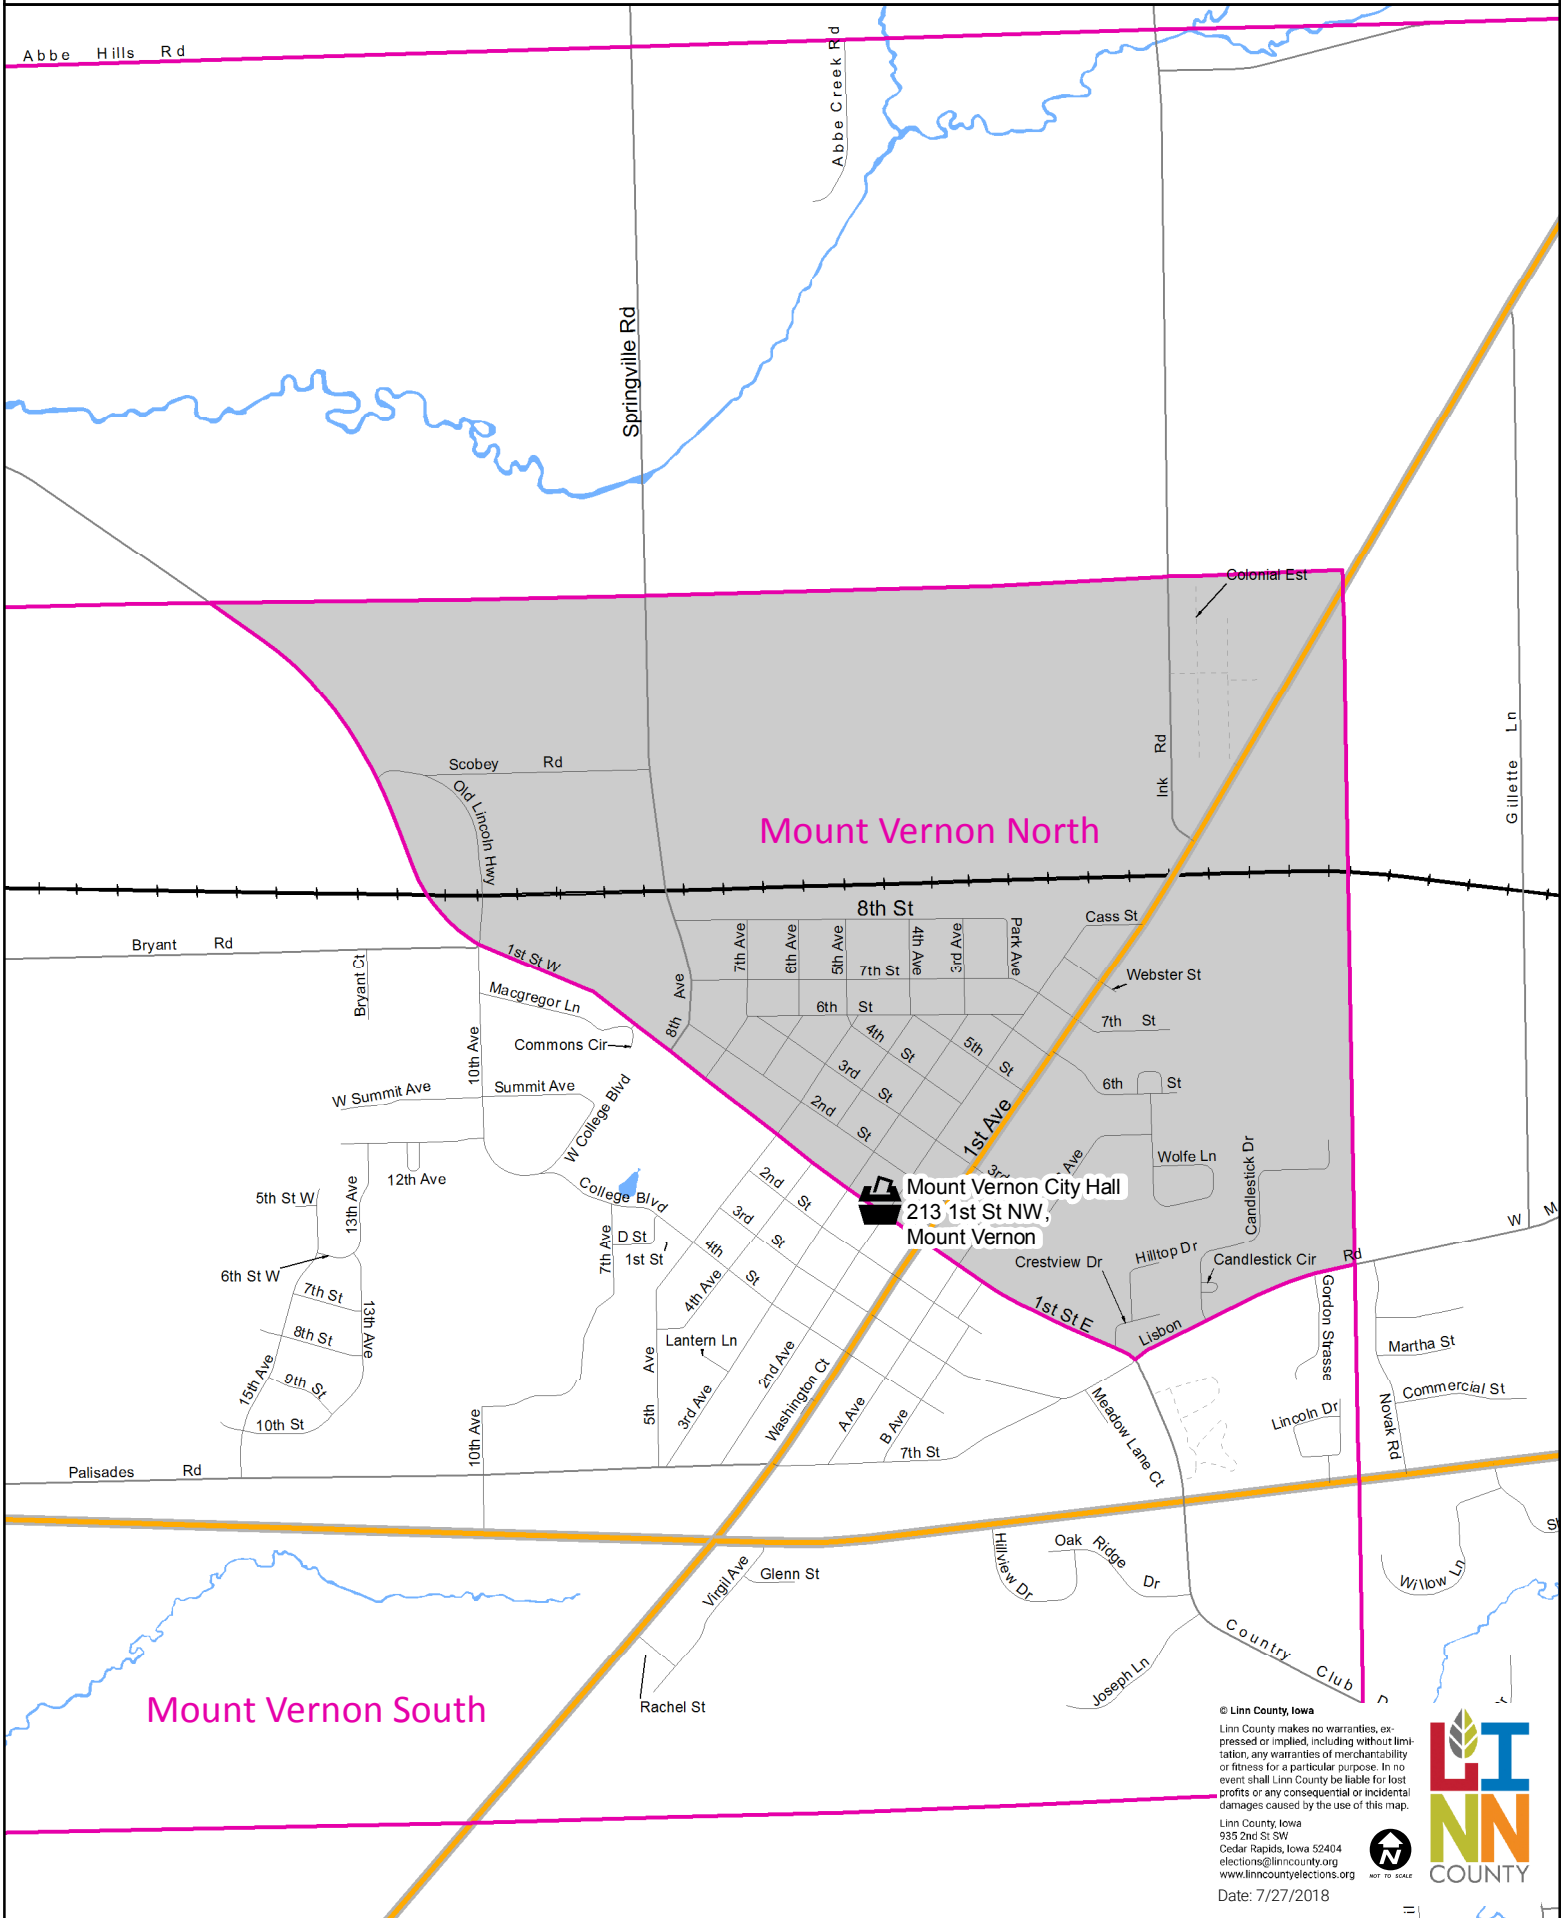

Mount Vernon North Precinct

Polling Place: Mount Vernon City Hall, 213 1st St NW, Mount Vernon

Polling Place

Precinct