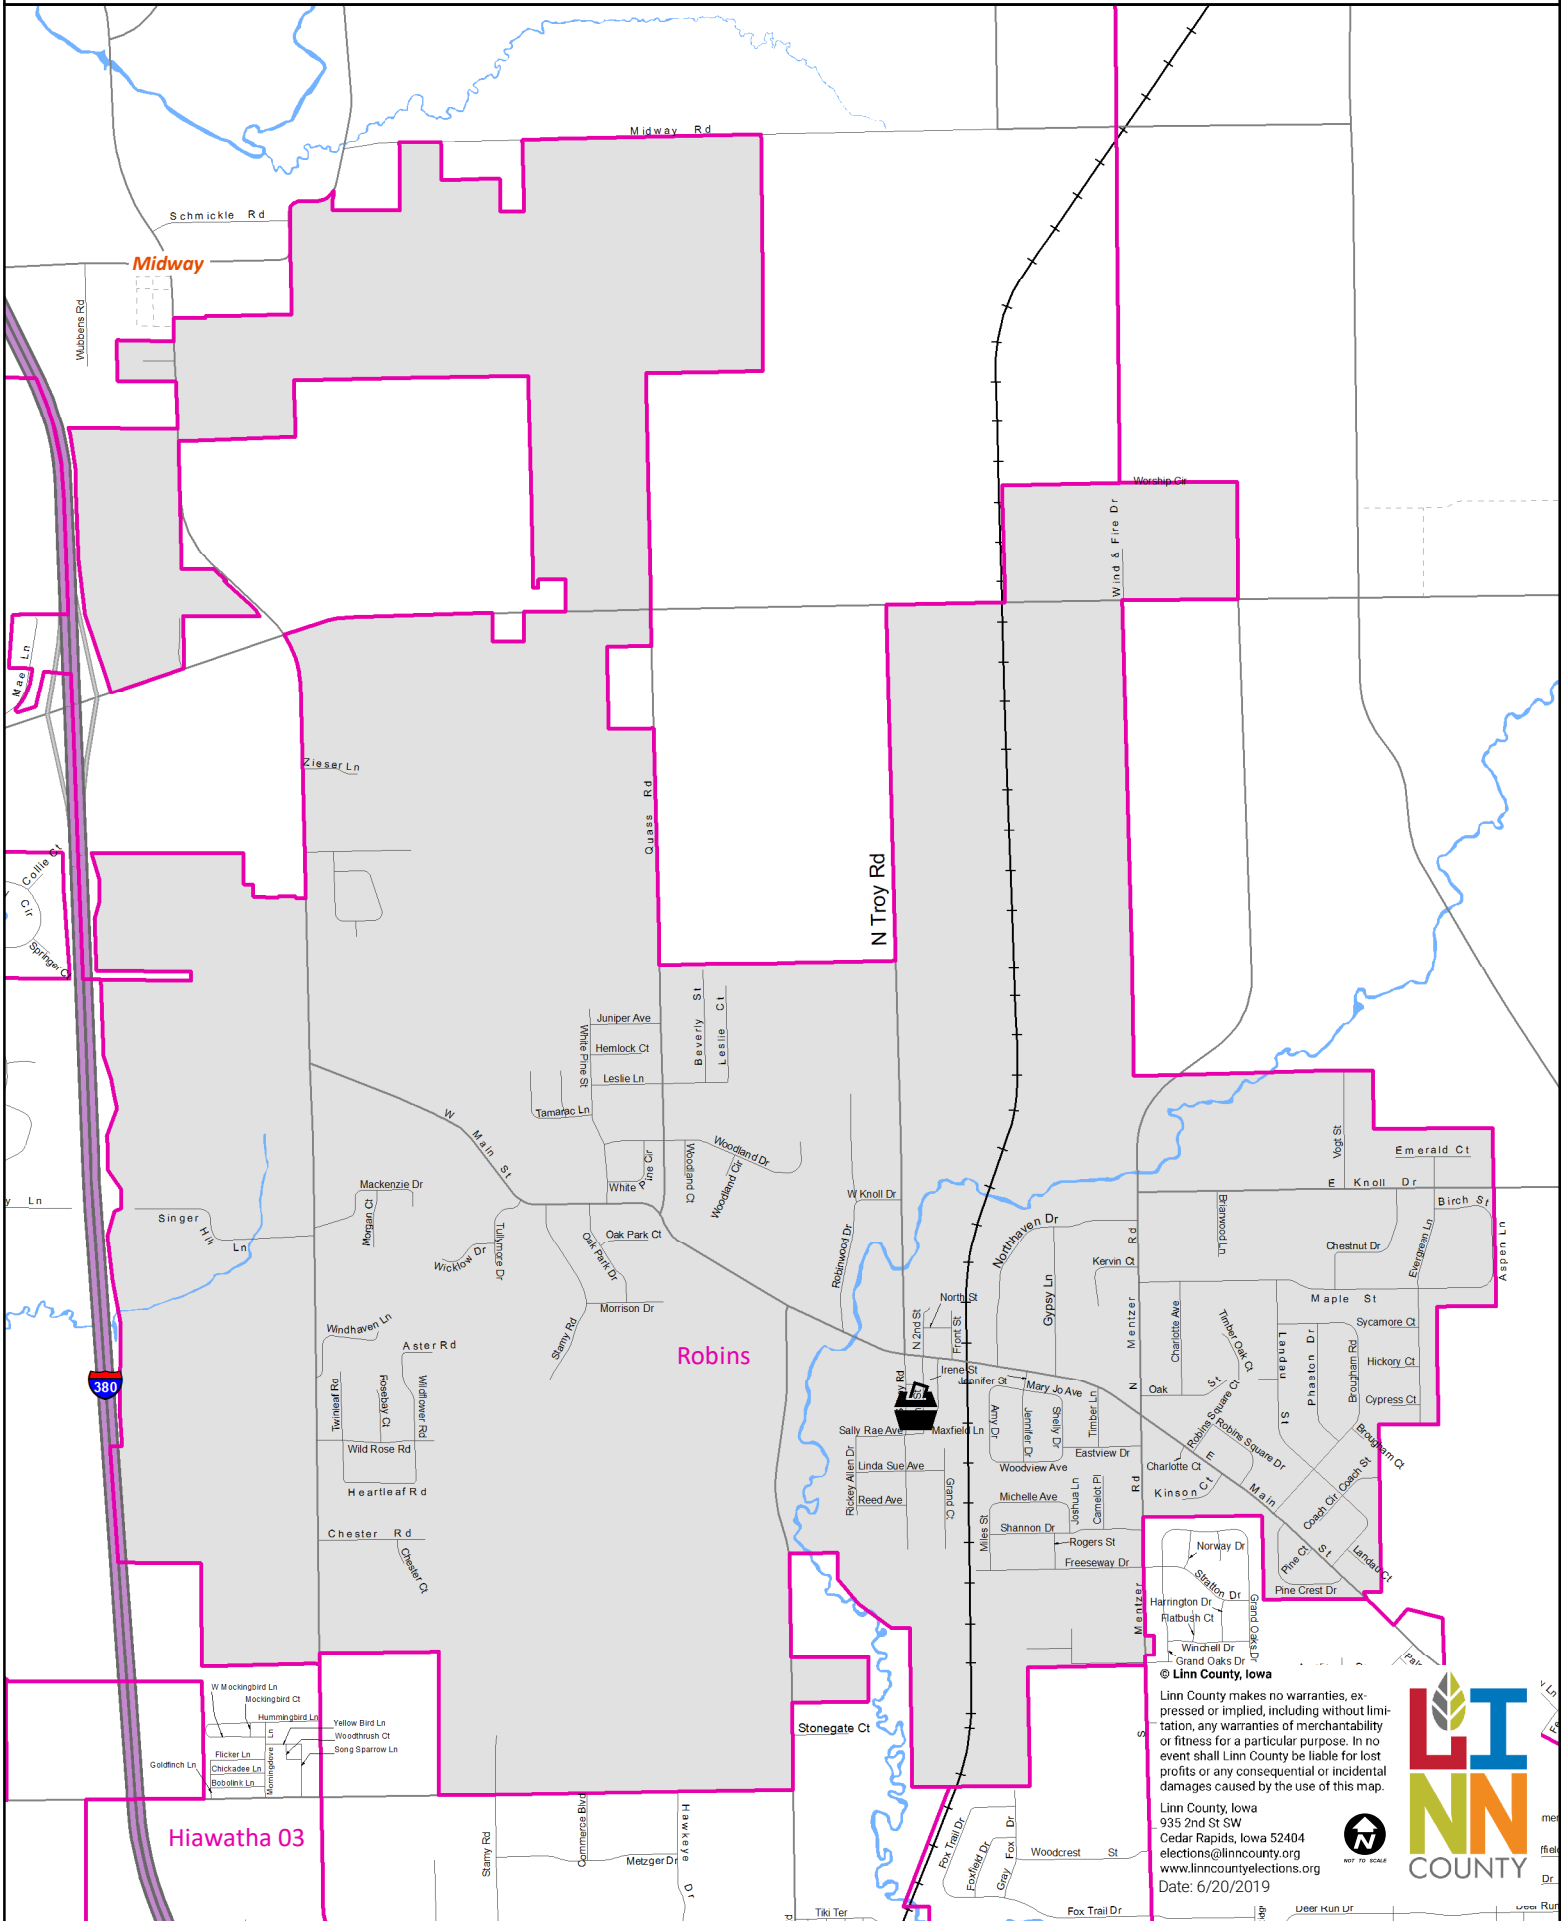

Robins Precinct

Polling Place: Robins Community Center, 265 S 2nd St, Robins

Polling Place

Precincts

© Linn County, Iowa
Linn County makes no warranties, expressed or implied, including without limitation, any warranties of merchantability or fitness for a particular purpose. In no event shall Linn County be liable for lost profits or any consequential or incidental damages caused by the use of this map.
Linn County, Iowa
935 2nd St SW
Cedar Rapids, Iowa 52404
elections@linncounty.org
www.linncountyelections.org
Date: 6/20/2019

NOT TO SCALE