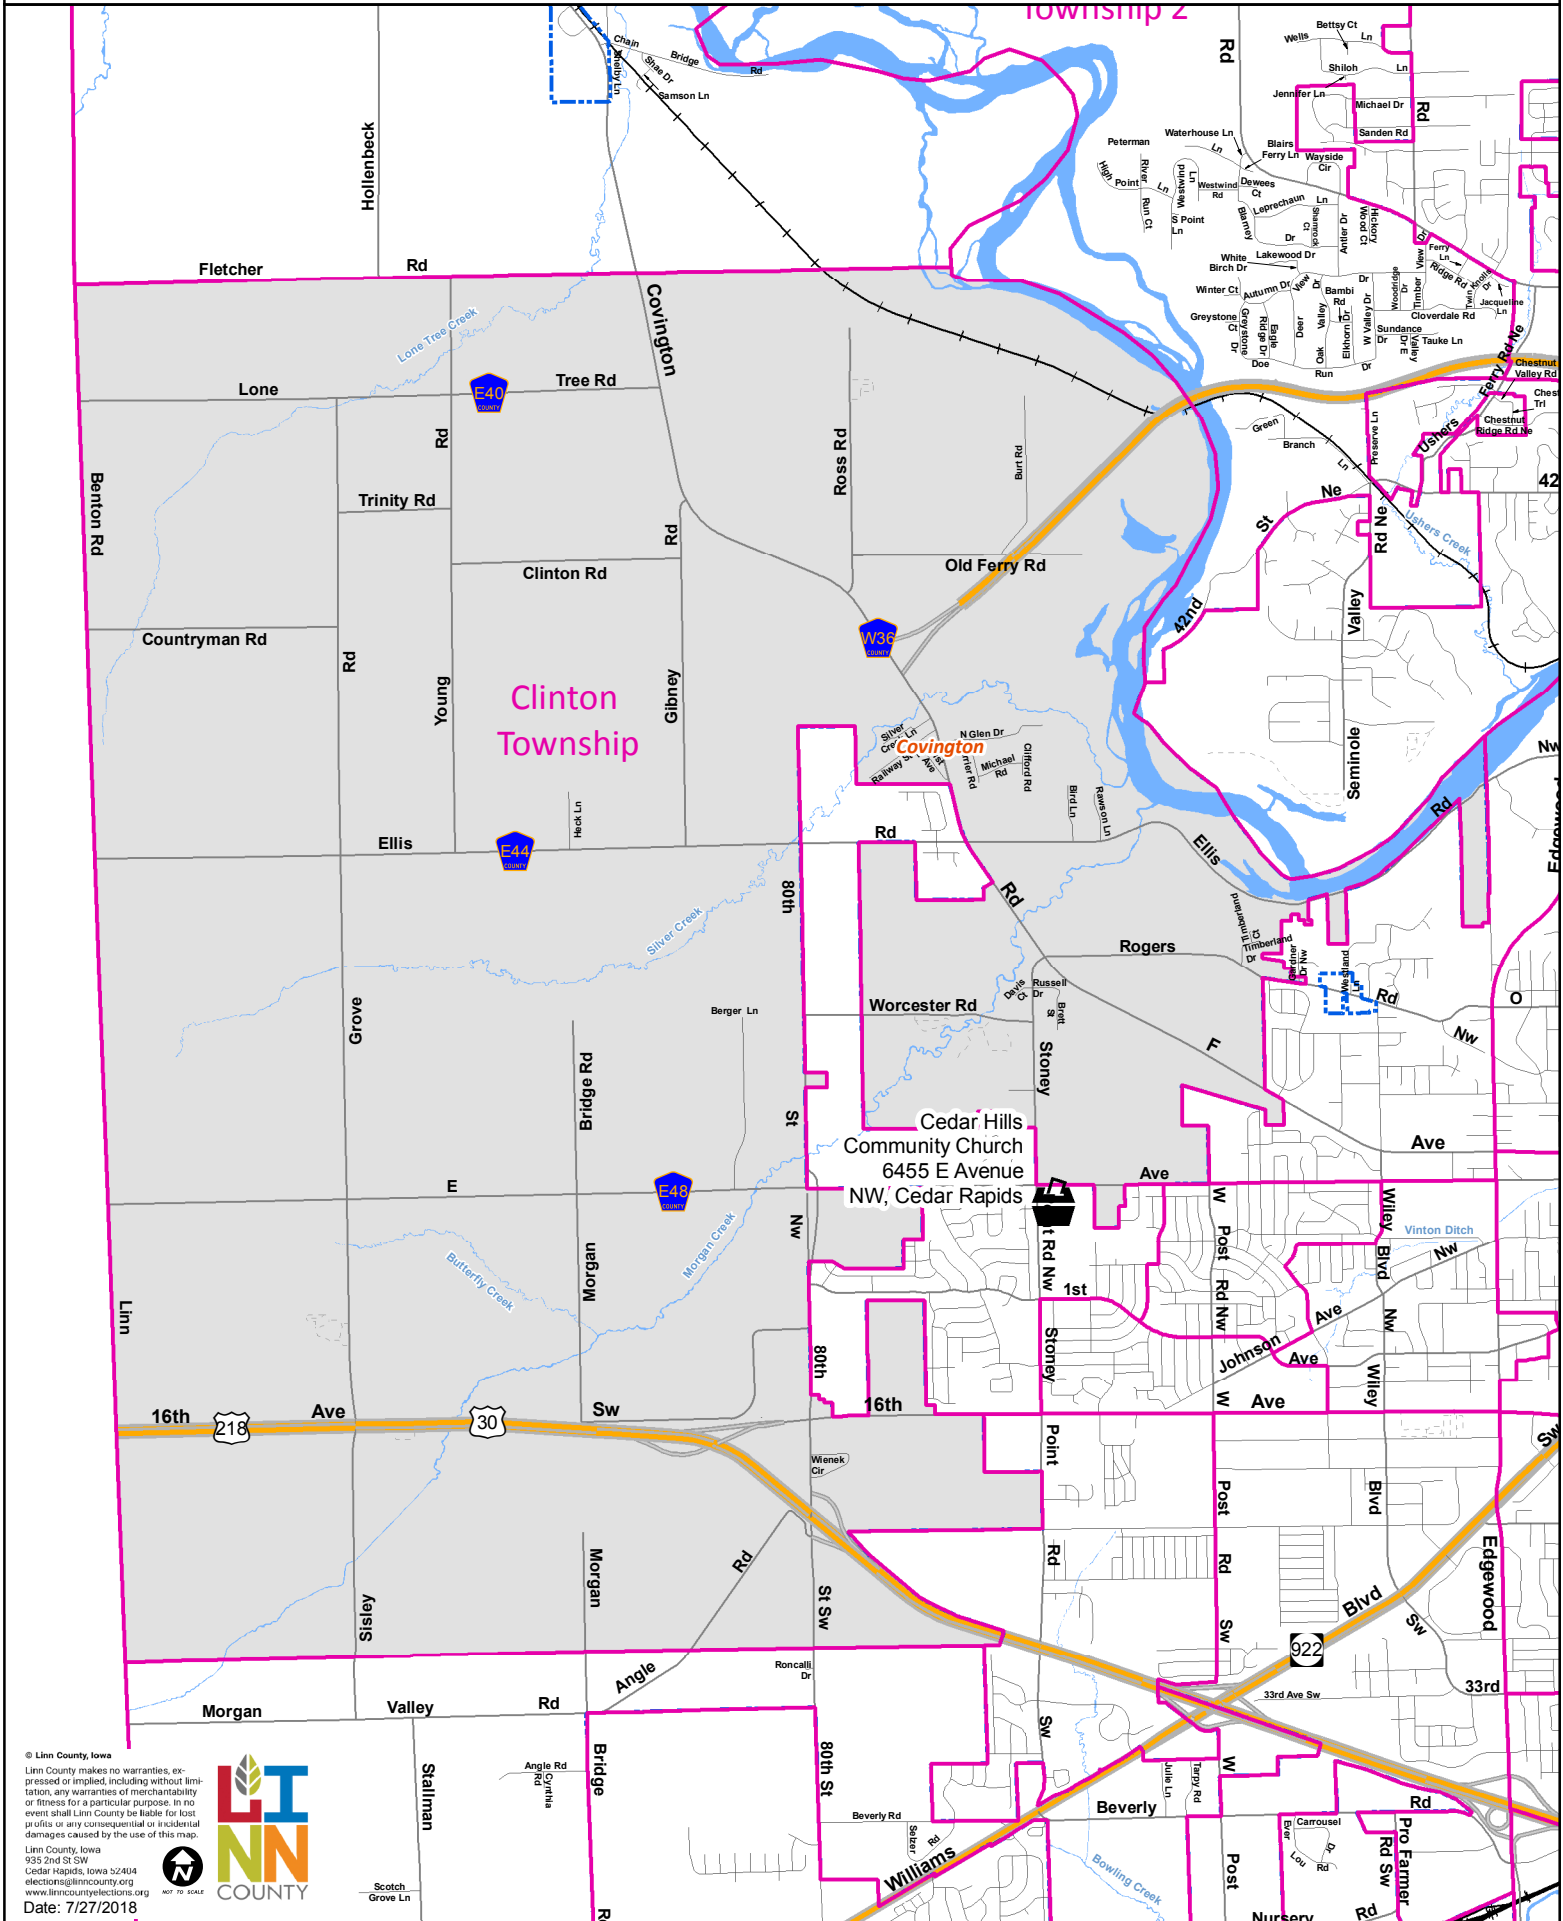

Clinton Township Precinct

Polling Place: Cedar Hills Community Church, 6455 E Avenue NW, Cedar Rapids

Polling Place

Precinct

Scotch Grove Ln