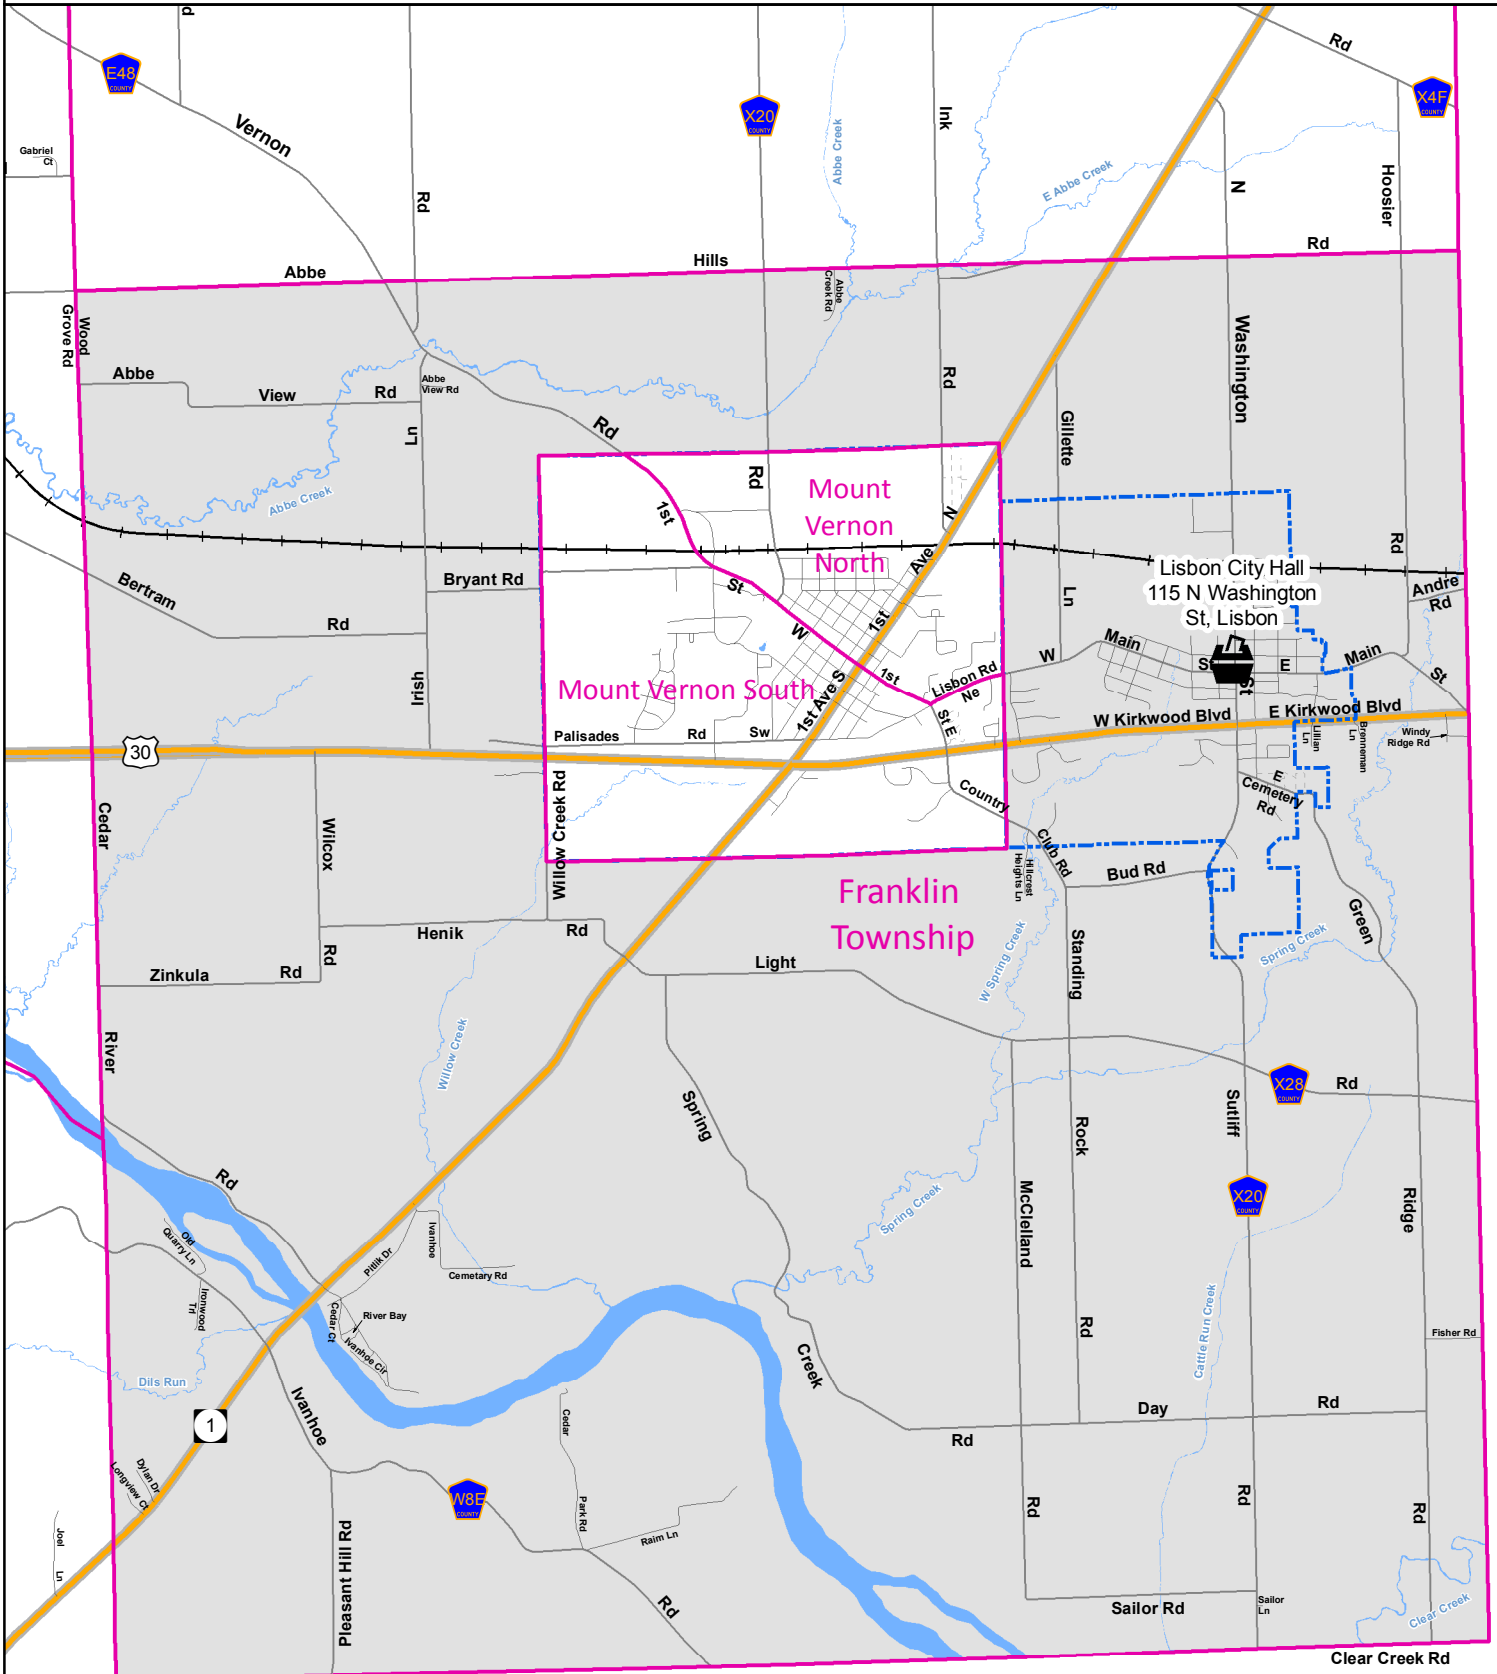

# Franklin Township Precinct

Polling Place: Lisbon City Hall, 115 N Washington St, Lisbon

Polling Place

Precinct

NOT TO SCALE

Date: 7/27/2018